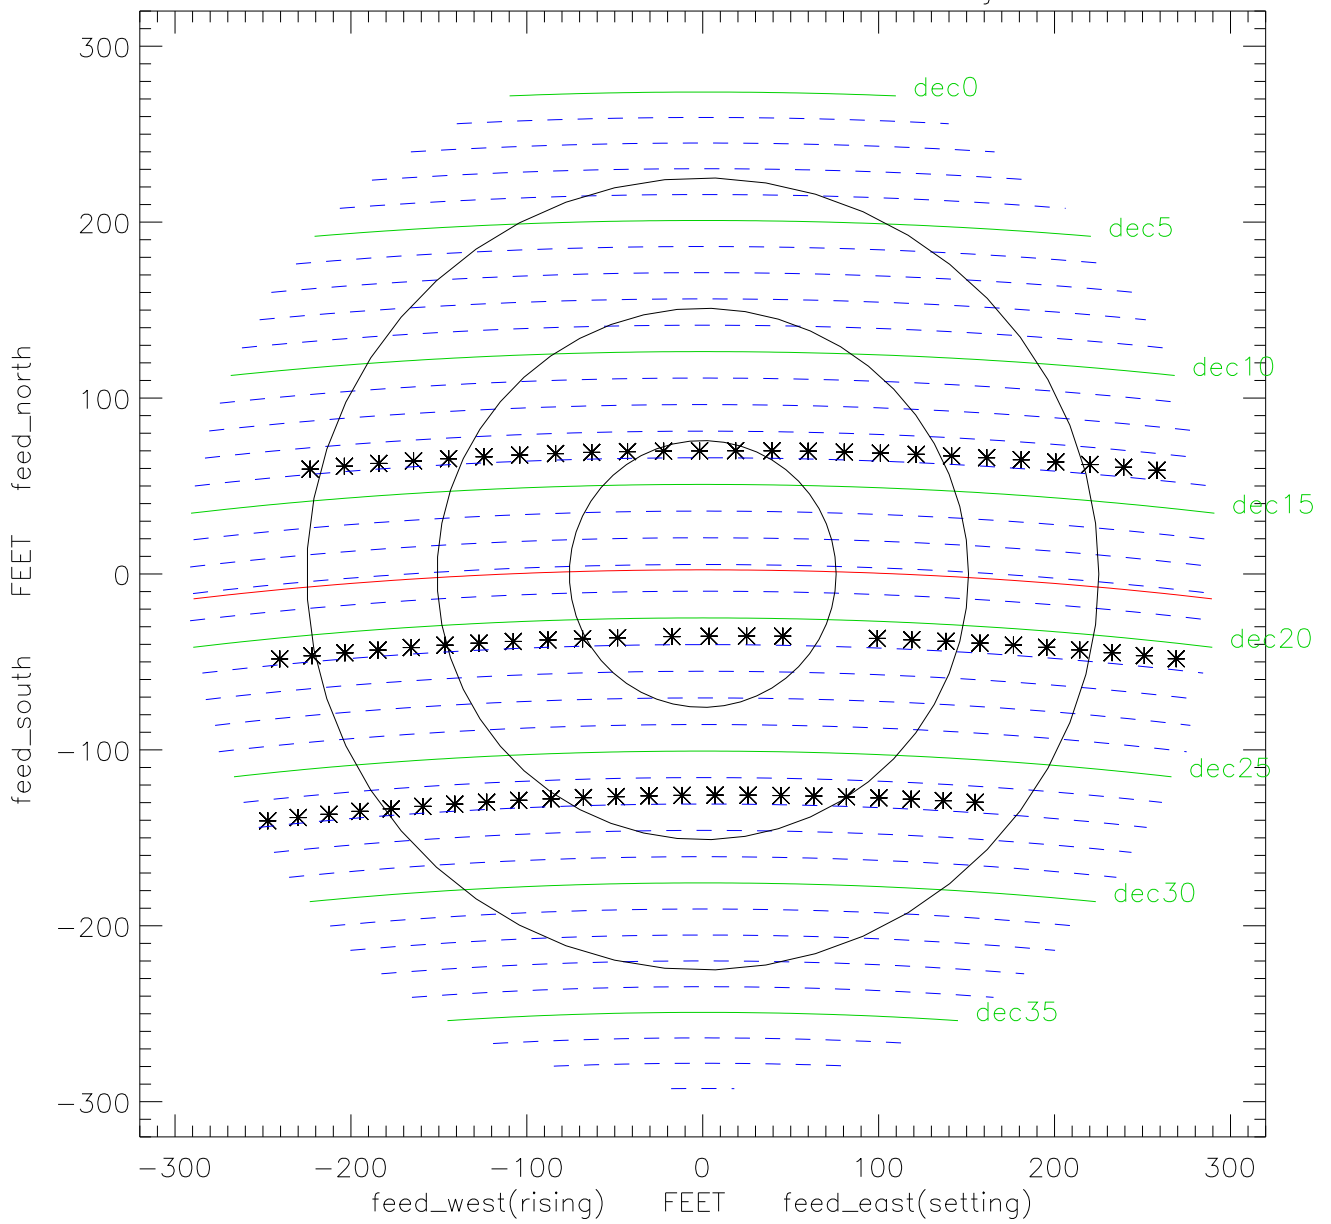

x102 lbw runs after reinstallation. 11jun15

x102 lbw runs after reinstallation. 11jun15 Gain K/Jy

Tsys

Sefd

AvgBmWidth

x102 lbw runs after reinstallation. 11jun15 Coma

SideLobe Height

Eta MainBm

Eta (MainBm + 1st SideLobe)

x102 lbw runs after reinstalation. 11jun15 za error vs za

+ B1312+210
* B1535+139
◇ B1607+268