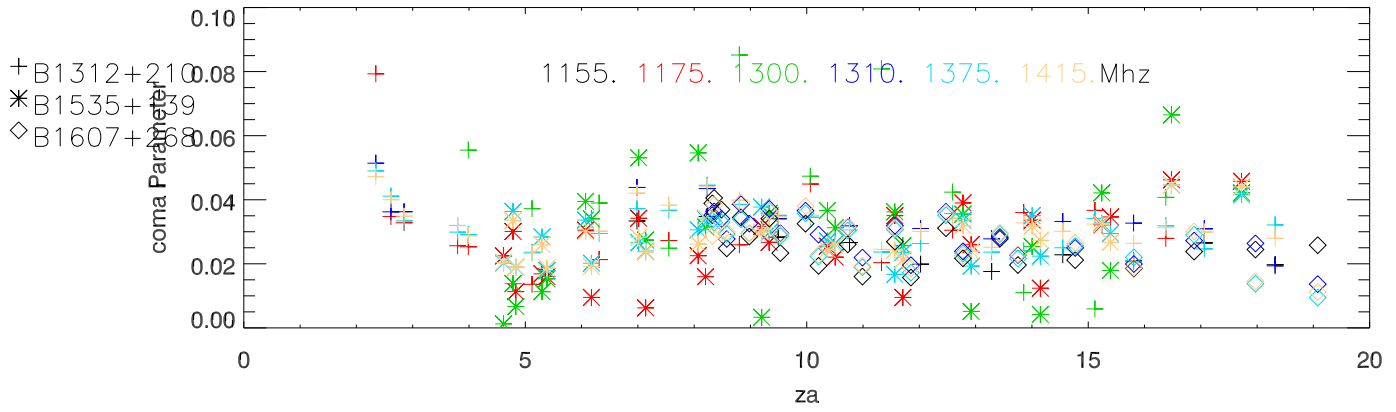

x102 lbw runs after reinstallation. 11jun15

x102 lbw runs after reinstallation. 11jun15 Gain K/Jy

Tsys

Sefd

AvgBmWidth

x102 lbw runs after reinstallation. 11jun15 Coma

SideLobe Height

Eta MainBm

Eta (MainBm + 1st SideLobe)

x102 lbw runs after reinstalation. 11jun15 za error vs za

+ B1312+210
* B1535+139
◇ B1607+268