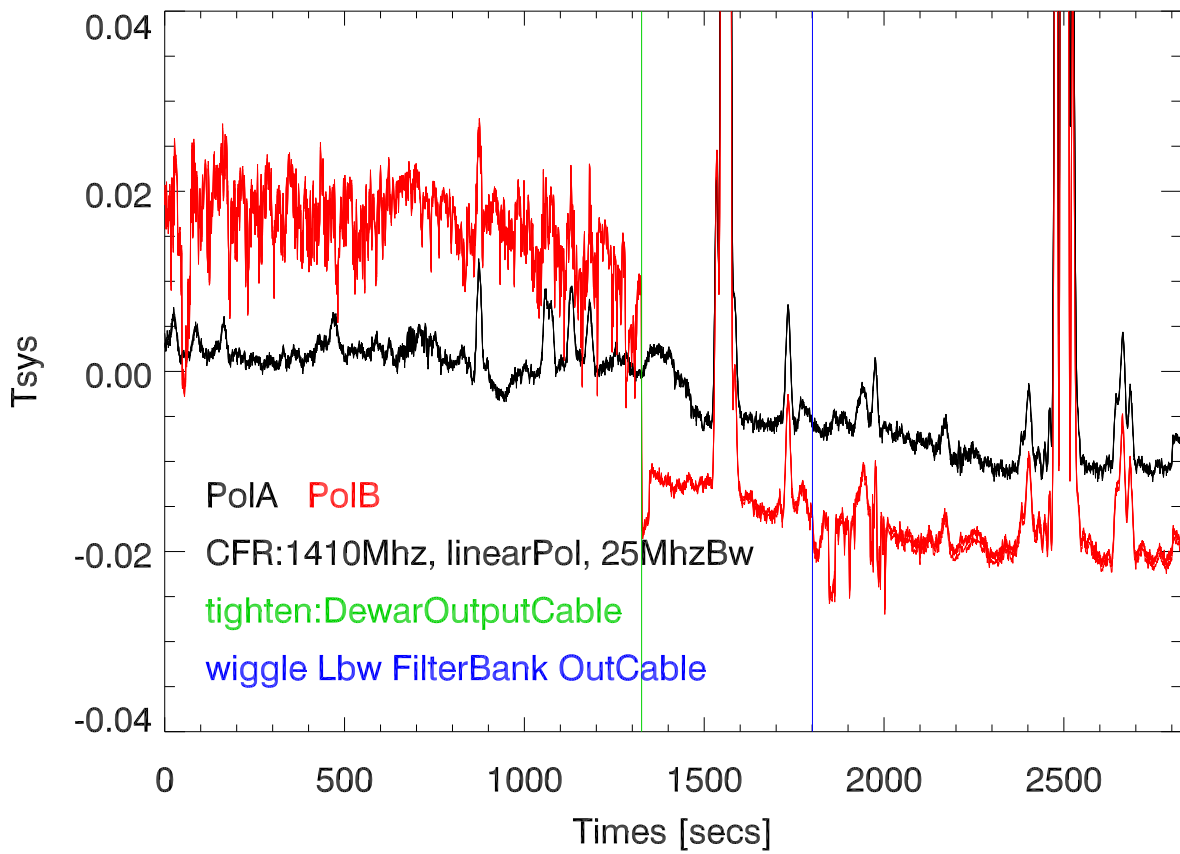

08apr15 lbw rf Cable test.TotPwr vs Time

Blowup