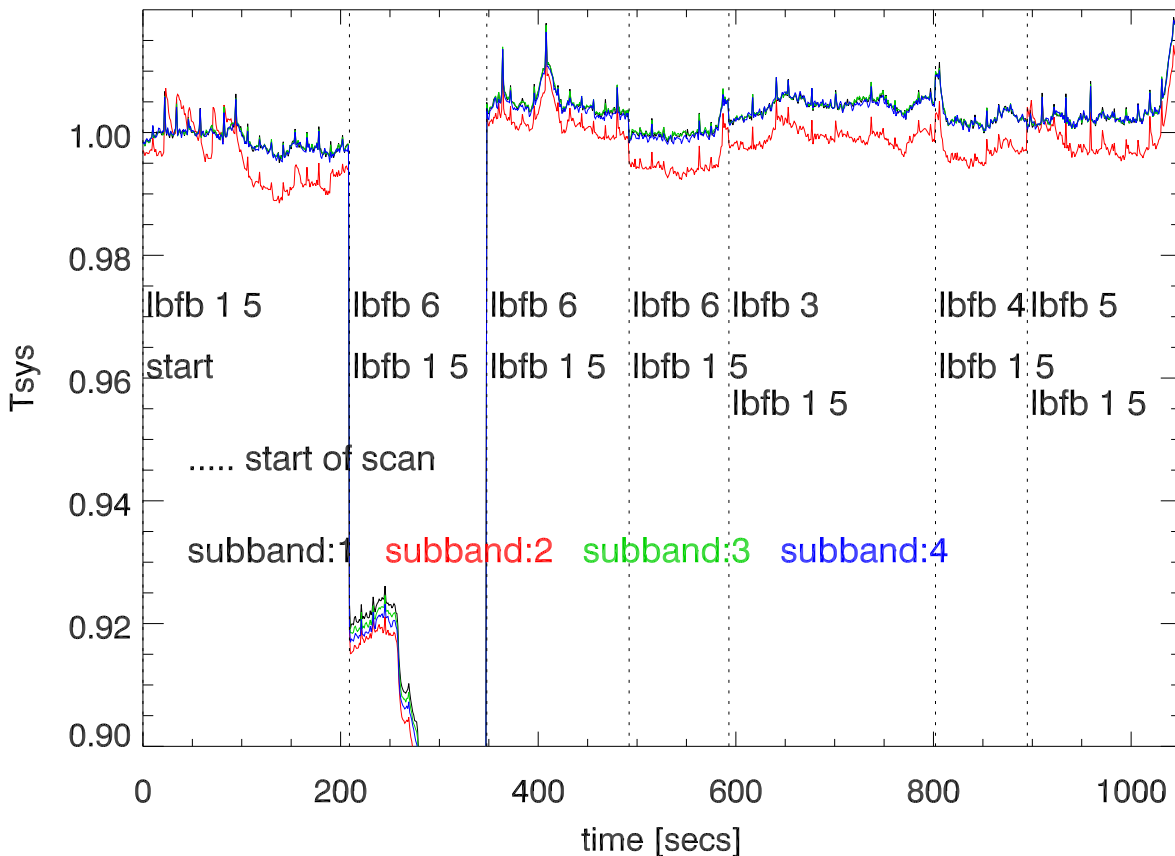

190110 lbw total pwr vs time switching 1370hp filter. polA

polB