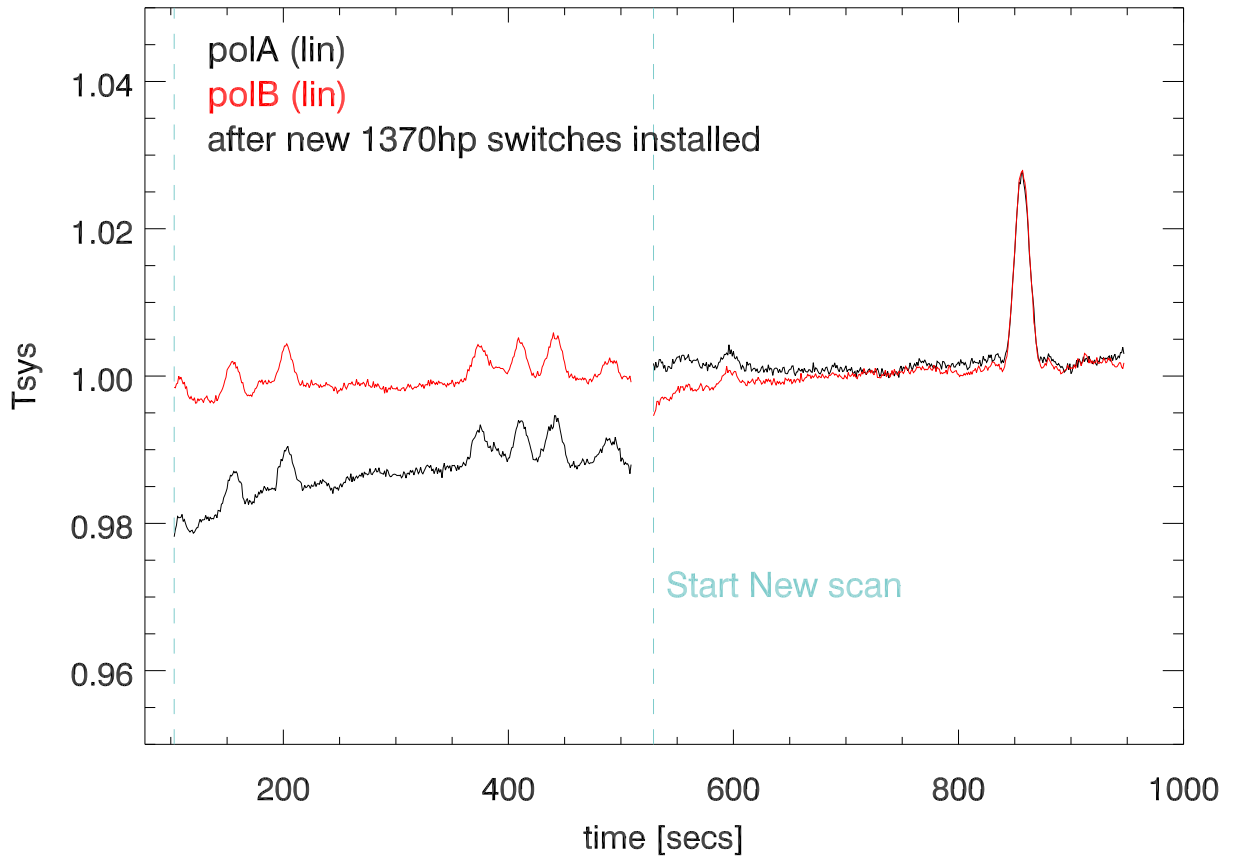

01nov12 lbw 1370hp filter tp vs time.

TestOtherFitlers. filter5->filterN->filter5