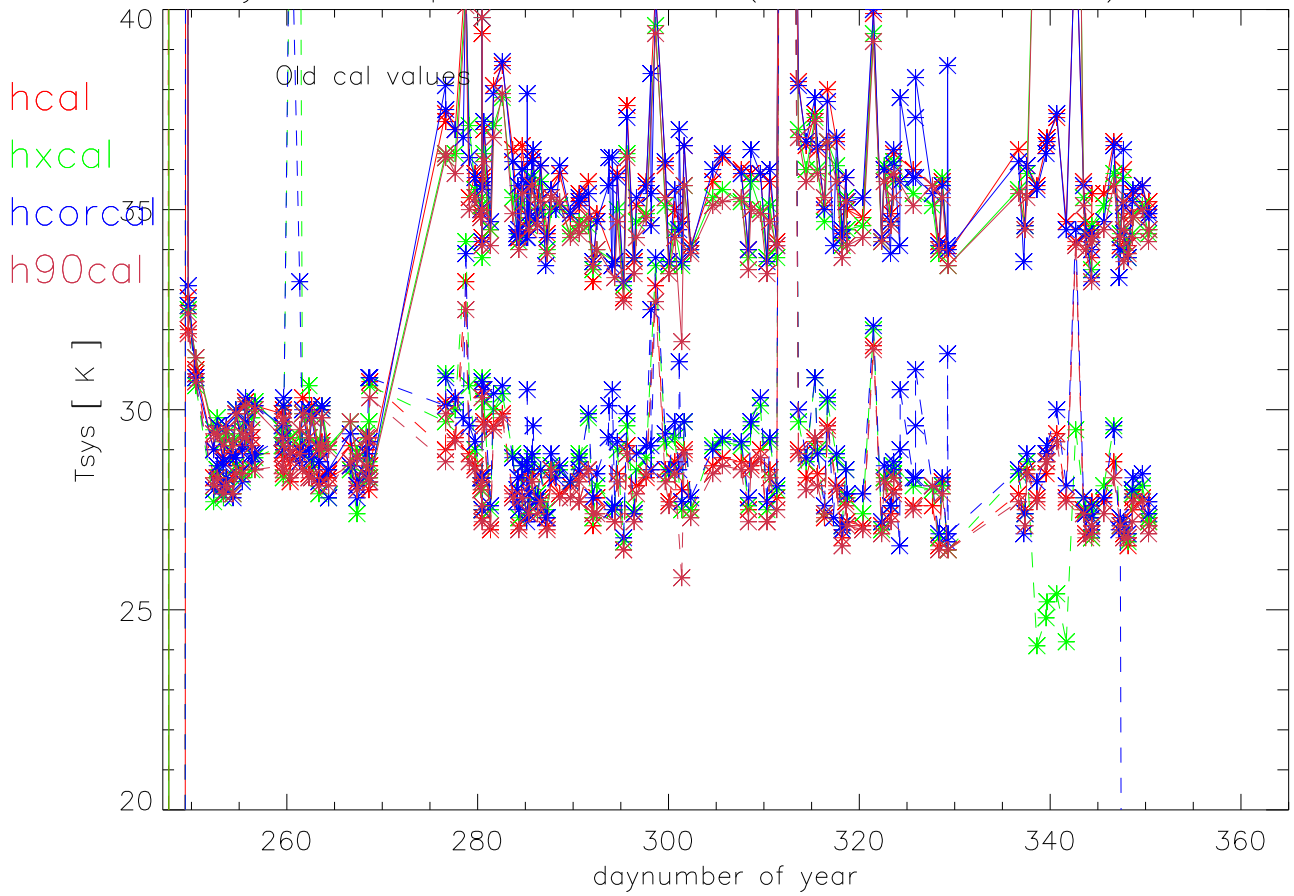

system temperature for LBW (receiver number R5) 2008

system temperature for LBW (receiver number R5) 2008