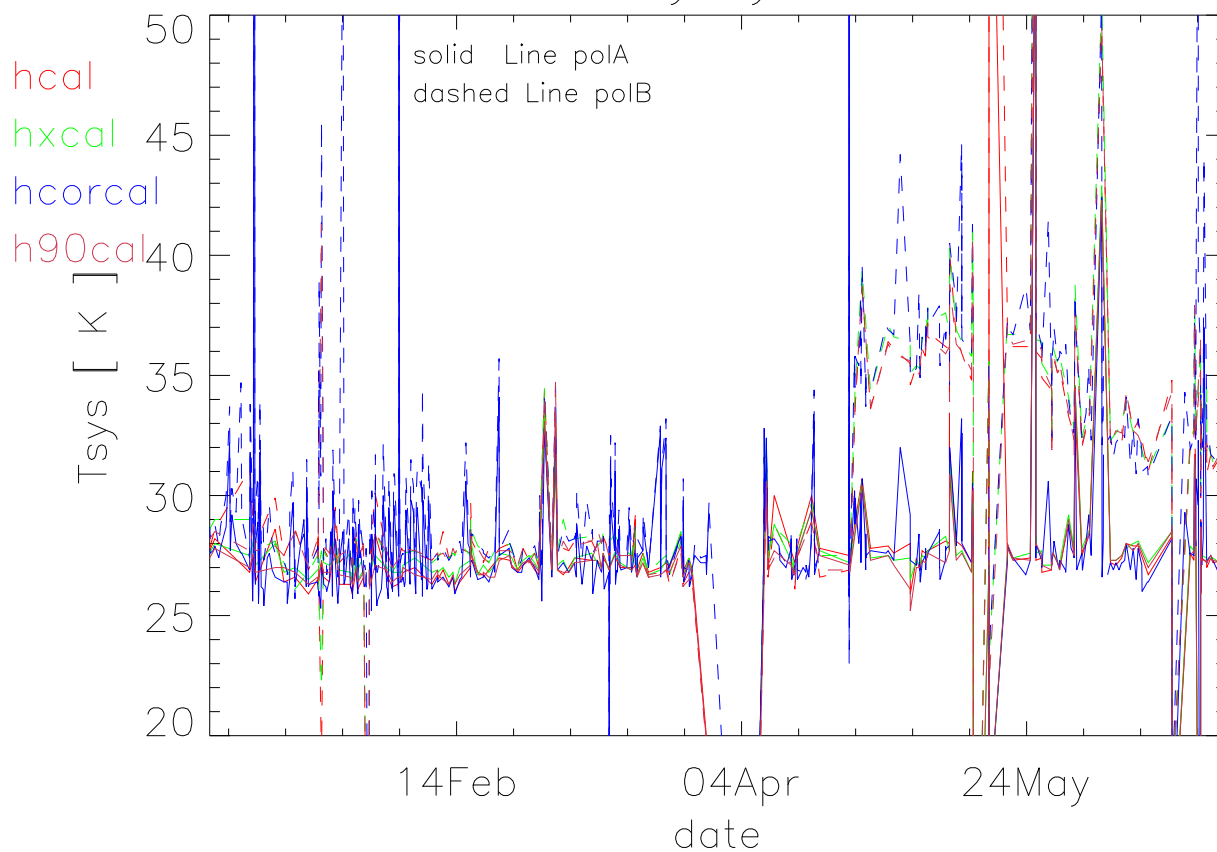

LBW Tsys yr:2004

lbw 23,24apr04 TsysB/TsysA and TsrcB/TsrcA showing cal jump polB