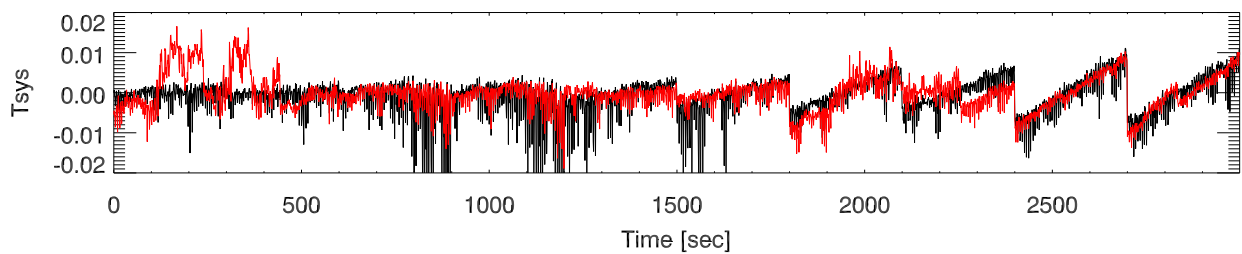

07apr14 a2940 totPwr variation for 1 sec sample. file4 Cfr:1294 bw: 50.0

Cfr:1519 bw: 50.0

Cfr:1294 bw: 12.5

Cfr:1149 bw: 50.0

Cfr:1349 bw: 50.0

Cfr:1399 bw: 50.0