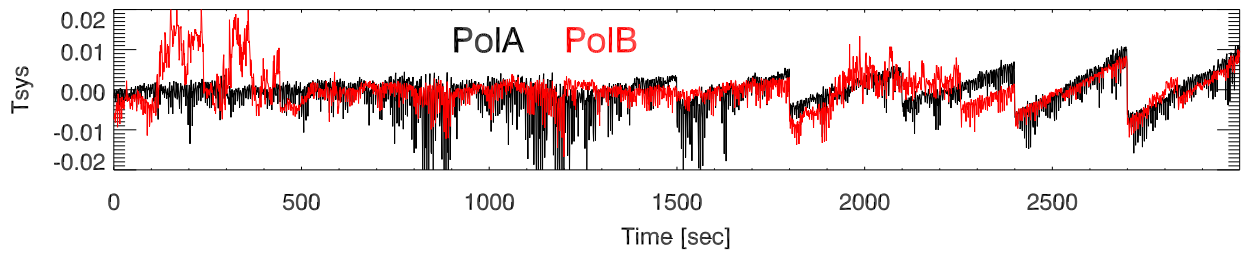

07apr14 a2940 totPwr variation for 1 sec sample. file4 Cfr:1294 bw: 50.0

Cfr:1519 bw: 50.0

Cfr:1294 bw: 12.5

Cfr:1149 bw: 50.0

Cfr:1349 bw: 50.0

Cfr:1399 bw: 50.0