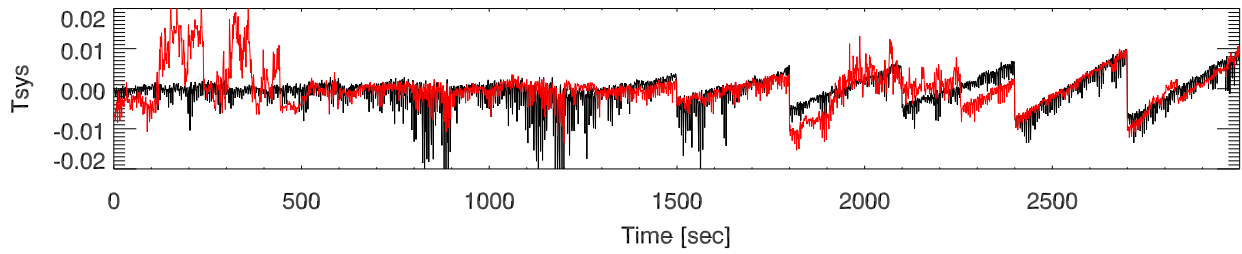

07apr14 a2940 totPwr variation for 1 sec sample. file4 Cfr:1294 bw: 50.0

Cfr:1519 bw: 50.0

Cfr:1294 bw: 12.5

Cfr:1149 bw: 50.0

Cfr:1349 bw: 50.0

Cfr:1399 bw: 50.0