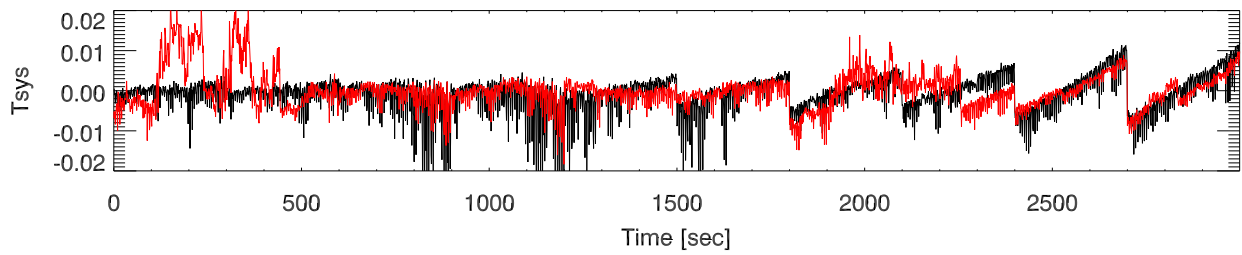

07apr14 a2940 totPwr variation for 1 sec sample. file4 Cfr:1294 bw: 50.0

Cfr:1519 bw: 50.0

Cfr:1294 bw: 12.5

Cfr:1149 bw: 50.0

Cfr:1349 bw: 50.0

Cfr:1399 bw: 50.0