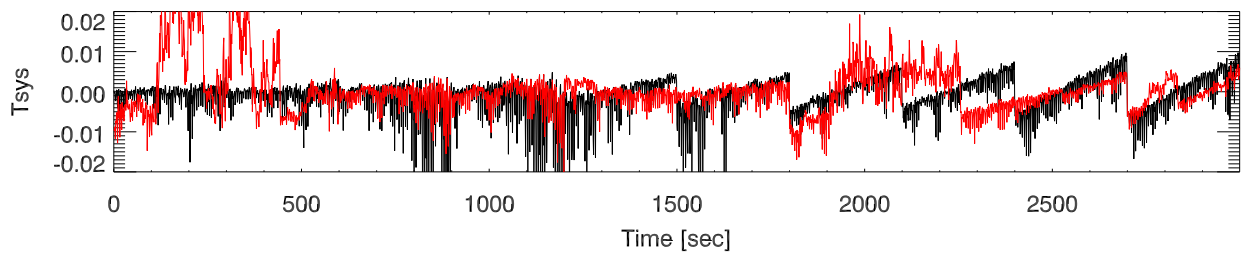

07apr14 a2940 totPwr variation for 1 sec sample. file4 Cfr:1294 bw: 50.0

Cfr:1519 bw: 50.0

Cfr:1294 bw: 12.5

Cfr:1149 bw: 50.0

Cfr:1349 bw: 50.0

Cfr:1399 bw: 50.0