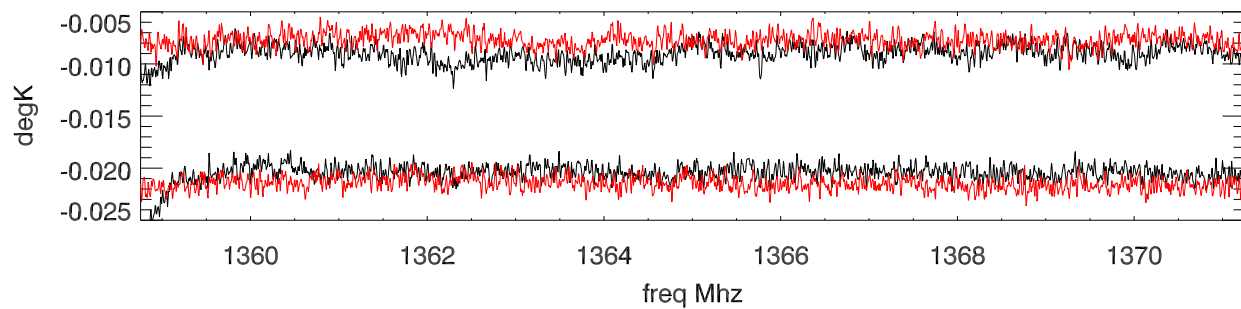

1 onoffs for source:11815

2 onoffs for source:11754