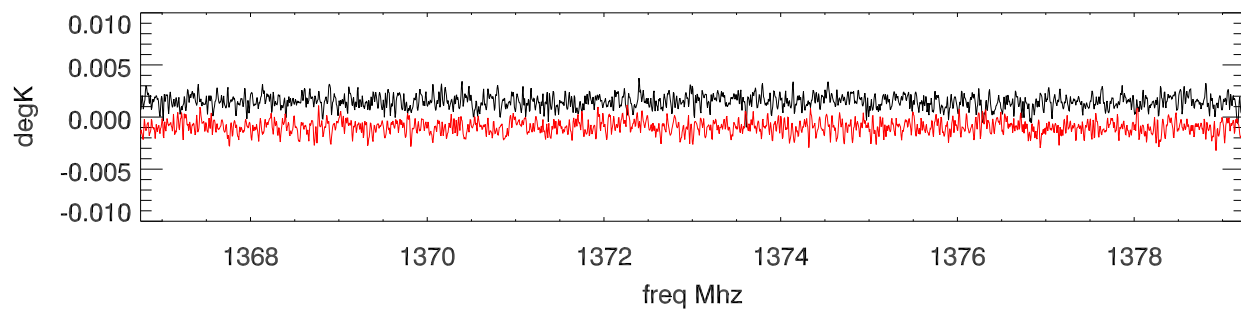

7oct10: a2335 total pwr vs time, on,off overplotted. brd1.polA

overplot, on,off for brd2.polB

overplot, polA,polB on Src

overplot, polA,polB off Src

2 onoffs for source:10863

1 onoffs for source:11132

3 onoffs for source:11727