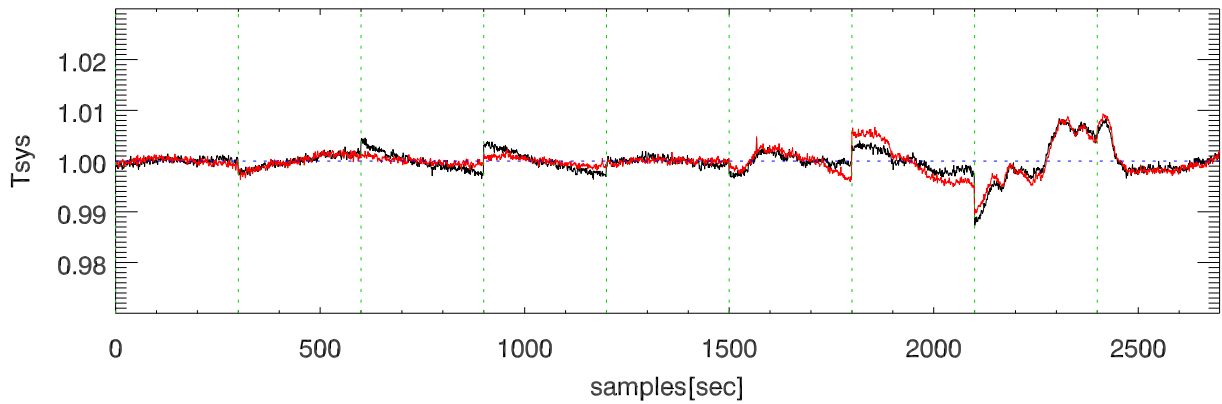

7oct10: a2335 total pwr vs time, on,off overplotted. brd1.polA

overplot, on,off for brd2.polB

overplot, polA,polB on Src

overplot, polA,polB off Src

2 onoffs for source:10863

1 onoffs for source:11132

3 onoffs for source:11727