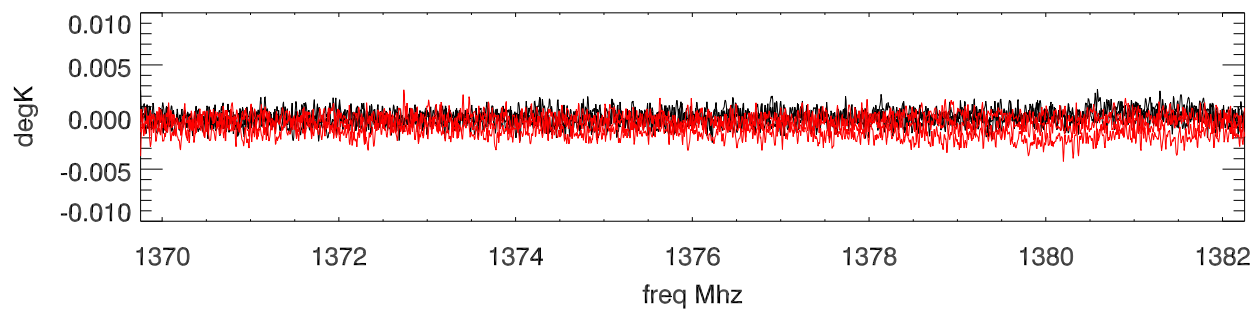

7oct10: a2335 total pwr vs time, on,off overplotted. brd1.polA

overplot, on,off for brd2.polB

overplot, polA,polB on Src

overplot, polA,polB off Src

2 onoffs for source:10863

1 onoffs for source:11132

3 onoffs for source:11727