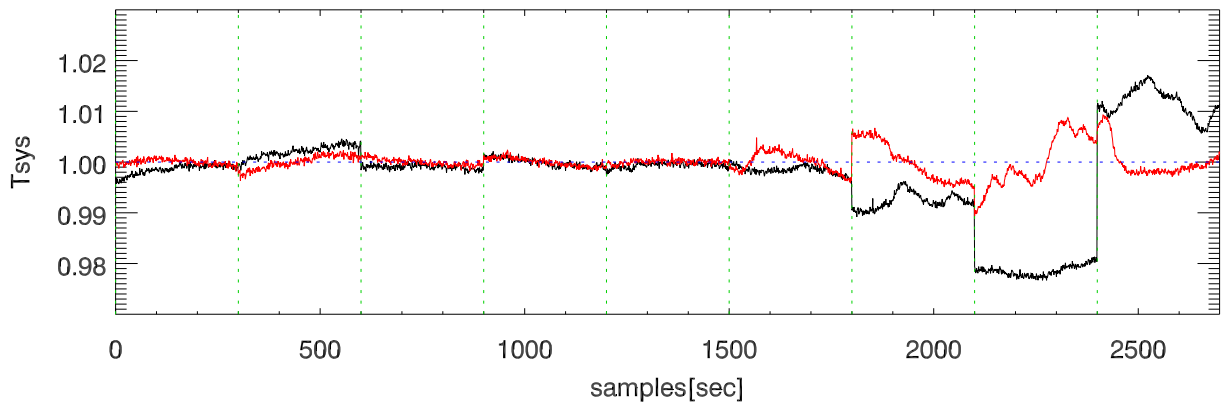

7oct10: a2335 total pwr vs time, on,off overplotted. brd1.polA

overplot, on,off for brd2.polB

overplot, polA,polB on Src

overplot, polA,polB off Src

2 onoffs for source:10863

1 onoffs for source:11132

3 onoffs for source:11727