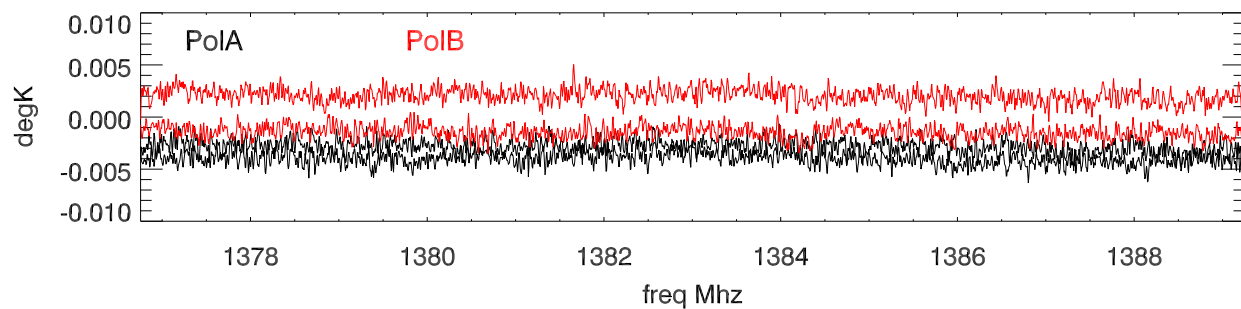

7oct10: a2335 total pwr vs time, on,off overplotted. brd1.polA

overplot, on,off for brd2.polB

overplot, polA,polB on Src

overplot, polA,polB off Src

2 onoffs for source:10863

1 onoffs for source:11132

3 onoffs for source:11727