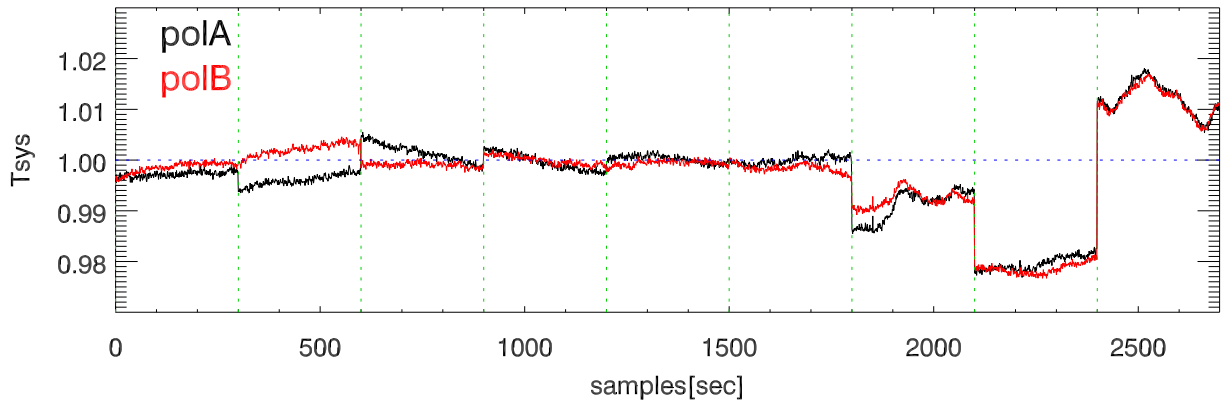

7oct10: a2335 total pwr vs time, on,off overplotted. brd1.polA

overplot, on,off for brd2.polB

overplot, polA,polB on Src

overplot, polA,polB off Src

2 onoffs for source:10863

1 onoffs for source:11132

3 onoffs for source:11727

2 onoffs for source:11754

1 onoffs for source:11815