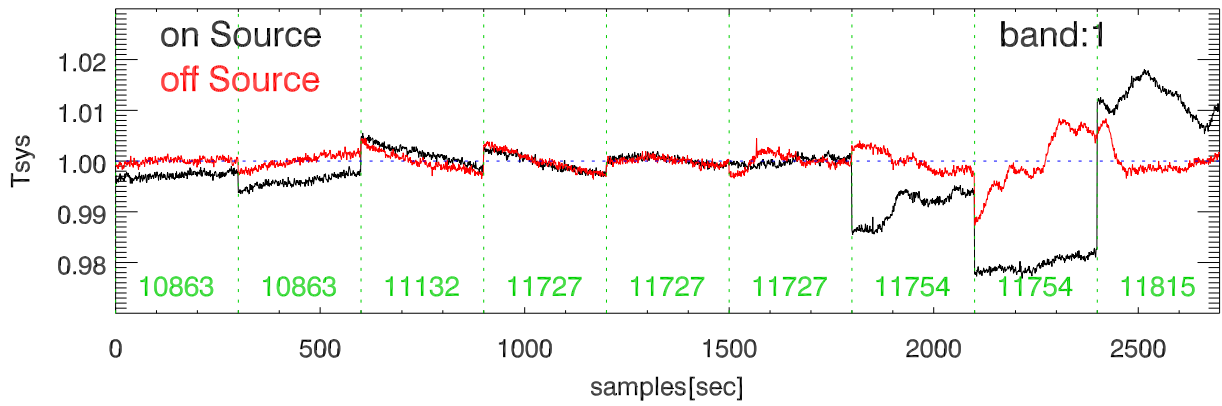

7oct10: a2335 total pwr vs time, on,off overplotted. brd1.polA

overplot, on,off for brd2.polB

overplot, polA,polB on Src

overplot, polA,polB off Src

2 onoffs for source:10863

1 onoffs for source:11132

3 onoffs for source:11727

2 onoffs for source:11754

1 onoffs for source:11815