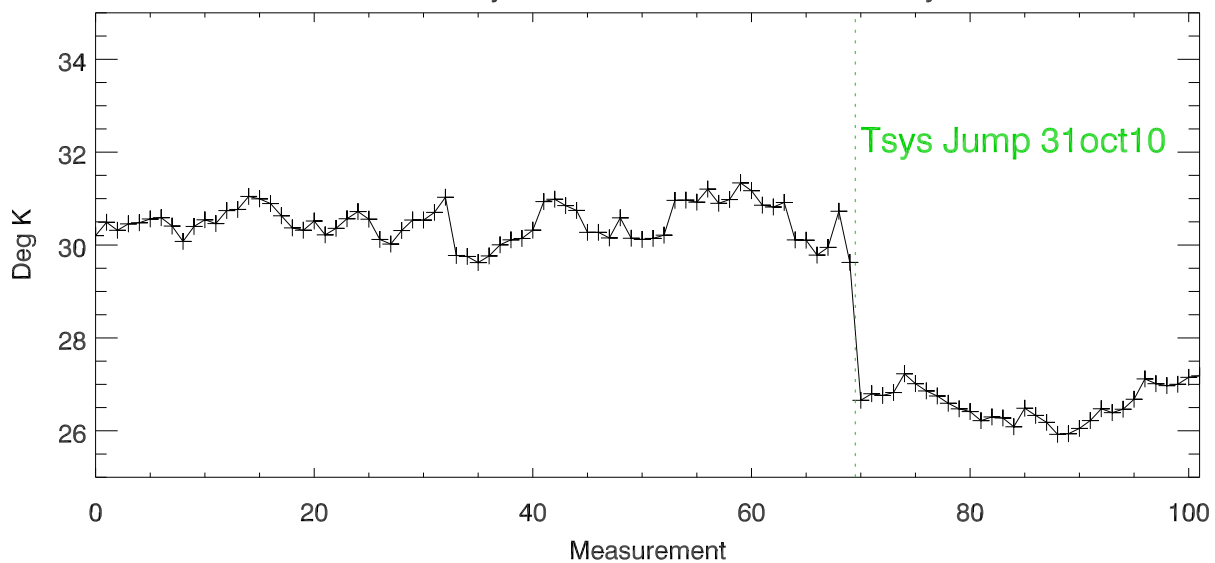

LBW x102 jul10 thru 30nov10. StokesI Tsys

Gain

SEFD

PoIA,B plotted separately Tsys

Gain

SEFD