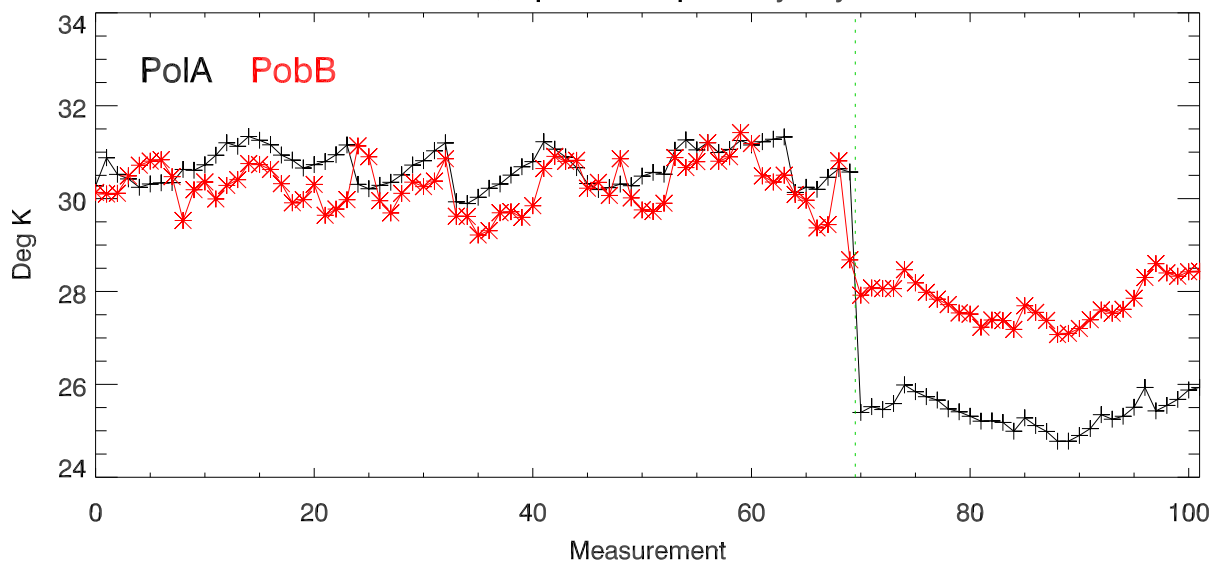

LBW x102 jul10 thru 30nov10. StokesI Tsys

Gain

SEFD

PoIA,B plotted separately Tsys

Gain

SEFD