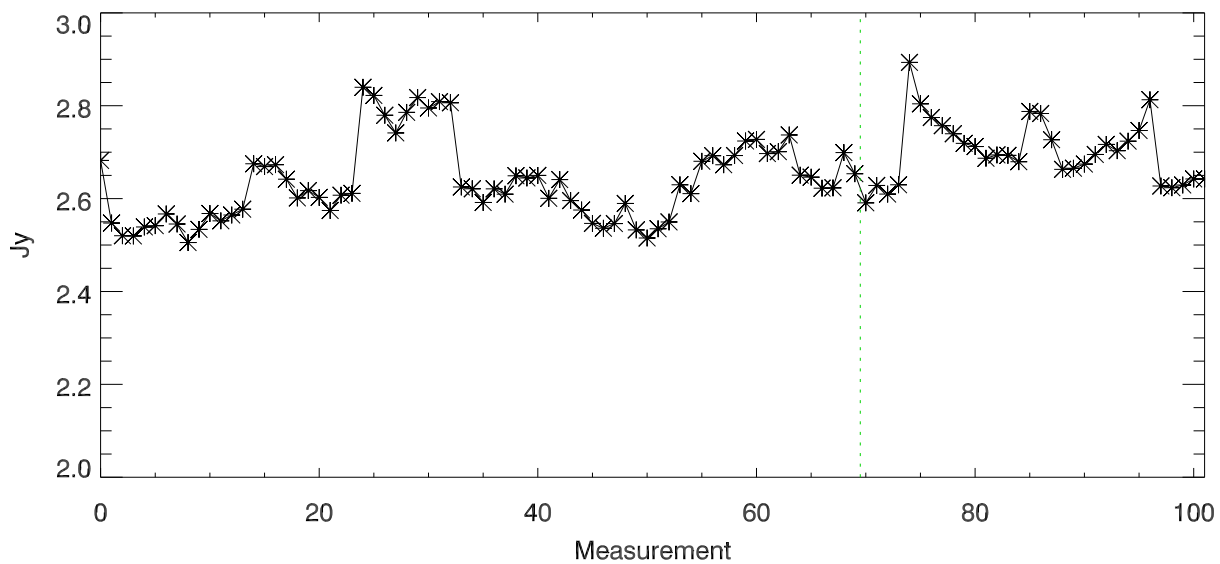

LBW x102 jul10 thru 30nov10. StokesI Tsys

Gain

SEFD

PoIA,B plotted separately Tsys

Gain

SEFD