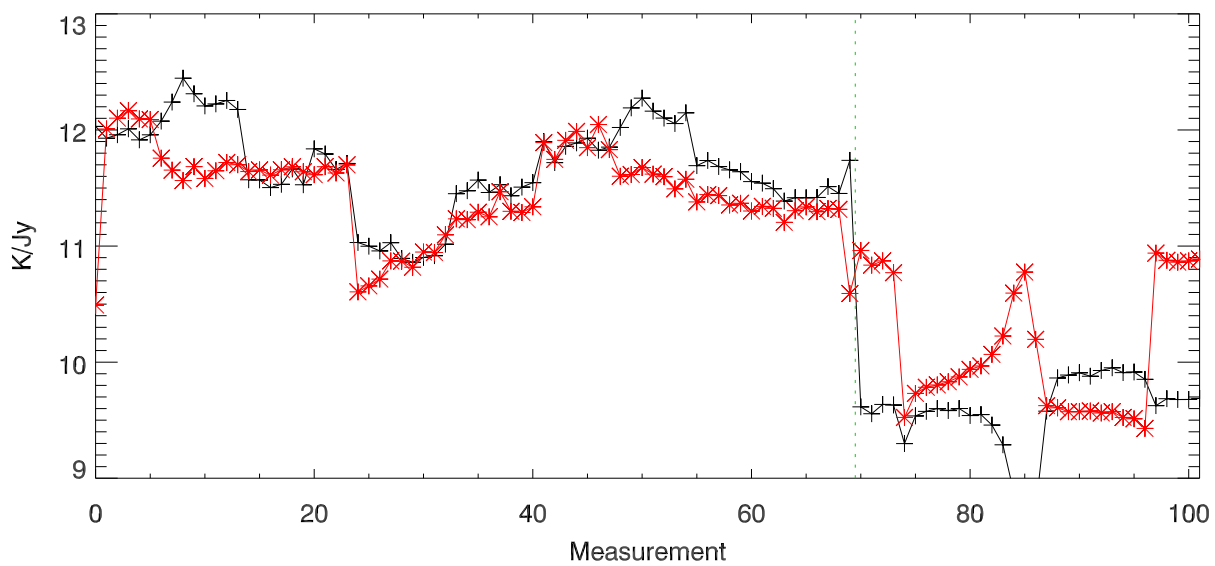

LBW x102 jul10 thru 30nov10. StokesI Tsys

Gain

SEFD

PoIA,B plotted separately Tsys

Gain

SEFD