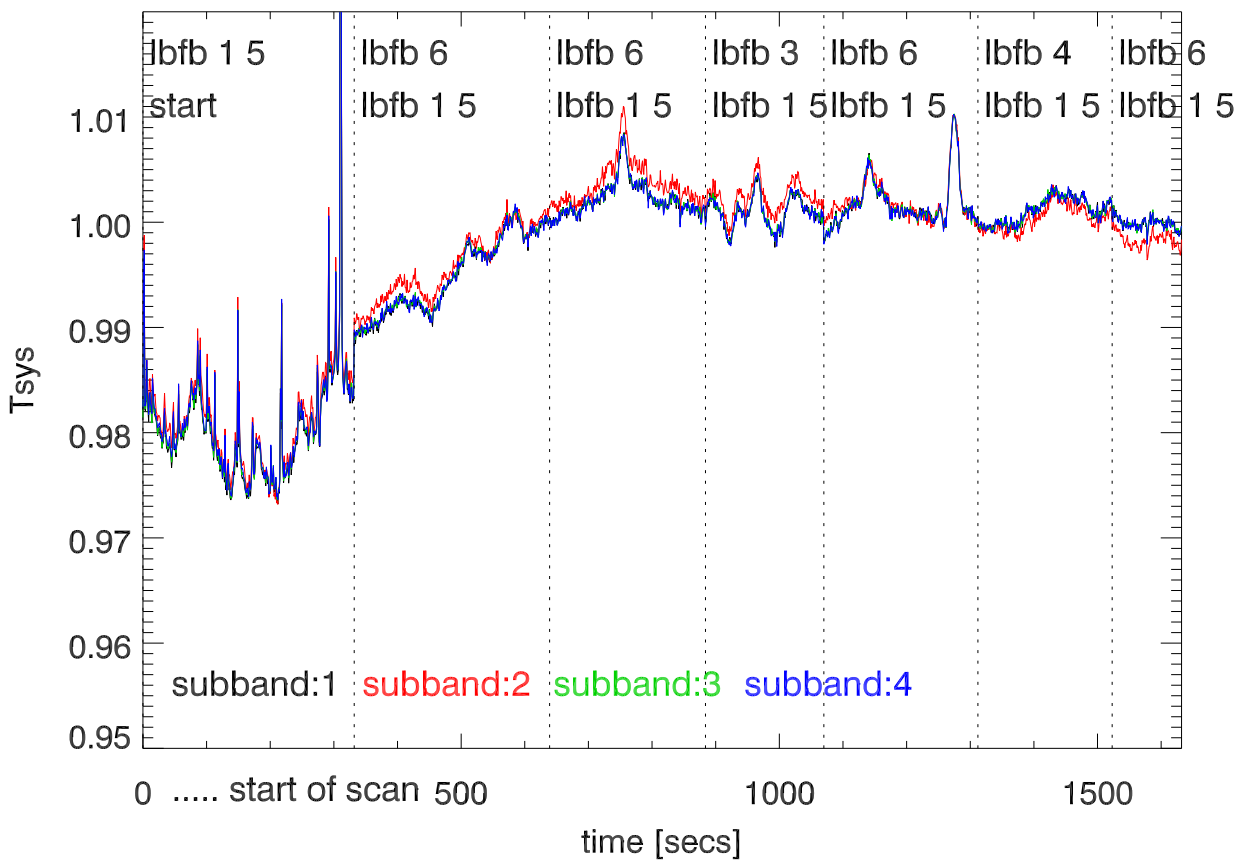

190423 lbw total pwr vs time switching 1370hp filter. polA

polB