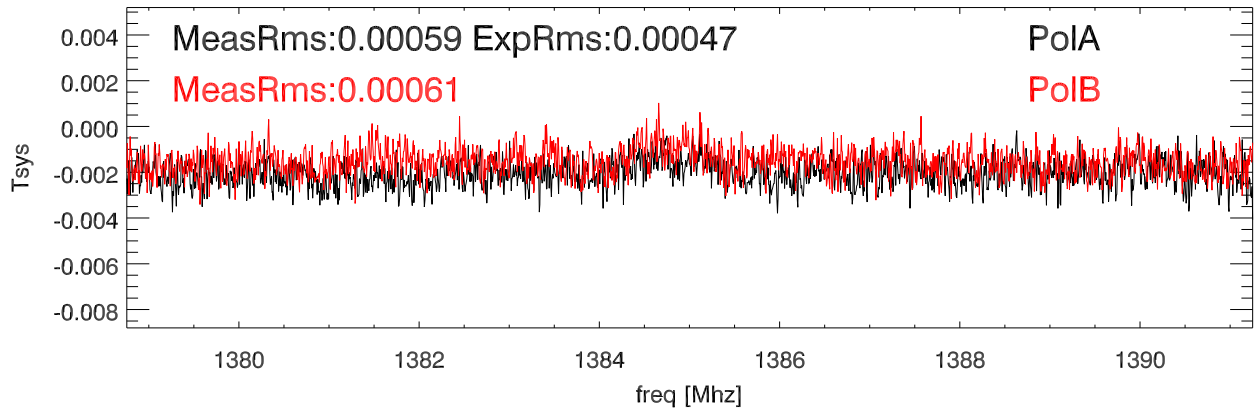

21apr14 a2808 average on/off-1 spectra Src:J0959+0503

avg both pols. Src:J0959+0503

Src:J1104+3141

avg both pols. Src:J1104+3141

Src:J1357+1704

avg both pols. Src:J1357+1704

Src:PG1049-005

avg both pols. Src:PG1049-005