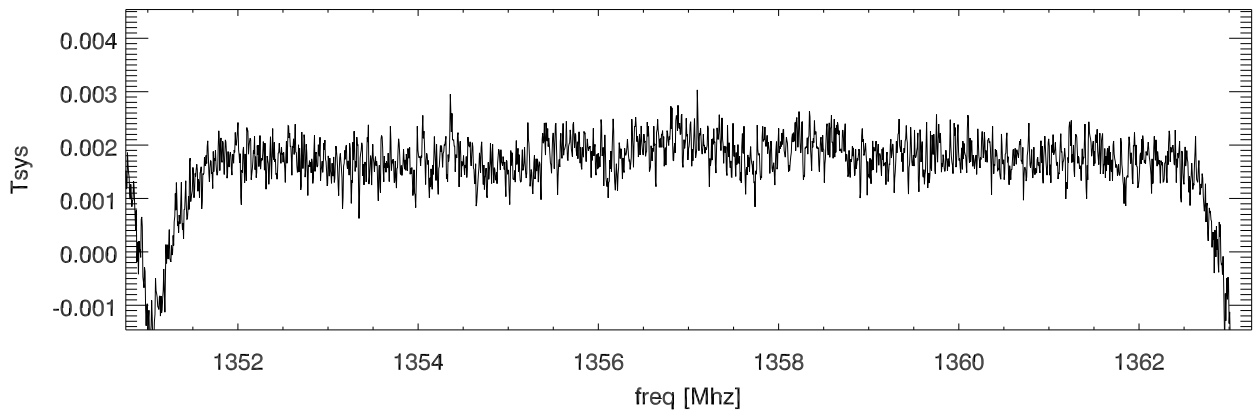

21apr14 a2808 average on/off-1 spectra Src:J0959+0503

avg both pols. Src:J0959+0503

Src:J1104+3141

avg both pols. Src:J1104+3141

Src:J1357+1704

avg both pols. Src:J1357+1704

Src:PG1049-005

avg both pols. Src:PG1049-005