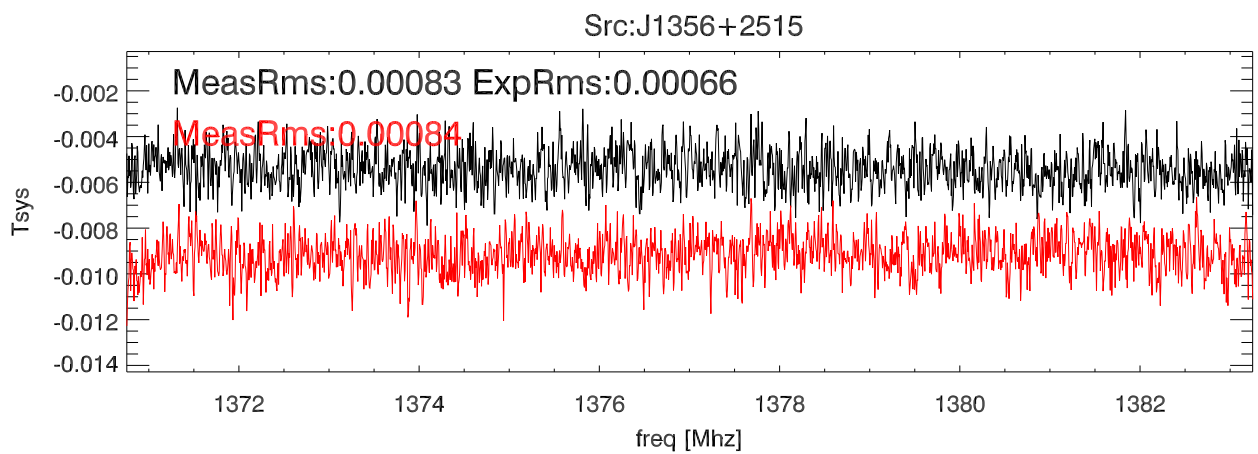

21apr14 a2808 average on/off-1 spectra Src:J0959+0503

avg both pols. Src:J0959+0503

Src:J1104+3141

avg both pols. Src:J1104+3141

Src:J1357+1704

avg both pols. Src:J1357+1704

Src:PG1049-005

avg both pols. Src:PG1049-005