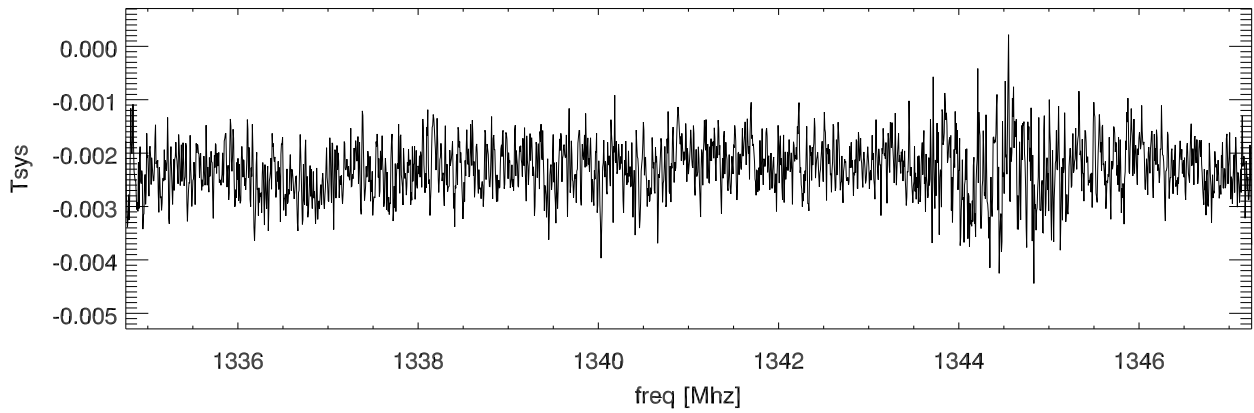

21apr14 a2808 average on/off-1 spectra Src:J0959+0503

avg both pols. Src:J0959+0503

Src:J1104+3141

avg both pols. Src:J1104+3141

Src:J1357+1704

avg both pols. Src:J1357+1704

Src:PG1049-005

avg both pols. Src:PG1049-005