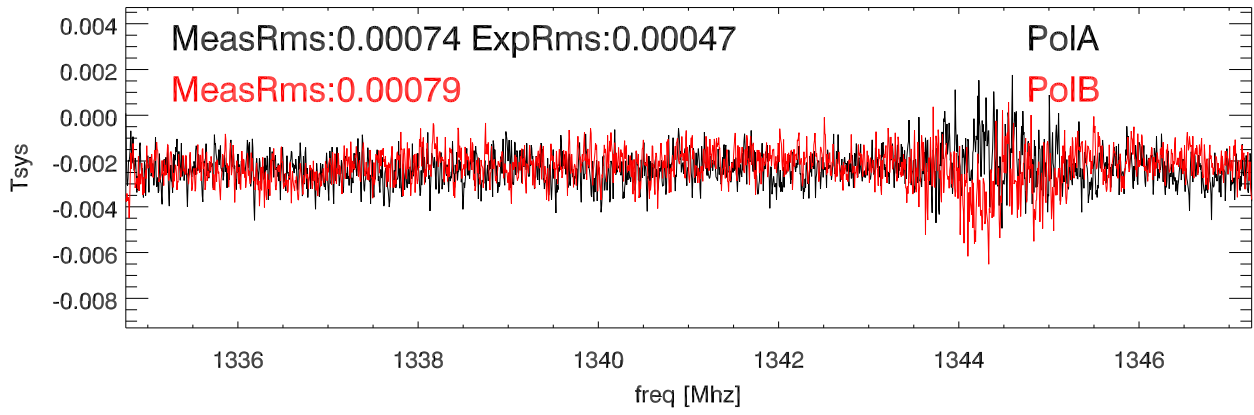

21apr14 a2808 average on/off-1 spectra Src:J0959+0503

avg both pols. Src:J0959+0503

Src:J1104+3141

avg both pols. Src:J1104+3141

Src:J1357+1704

avg both pols. Src:J1357+1704

Src:PG1049-005

avg both pols. Src:PG1049-005