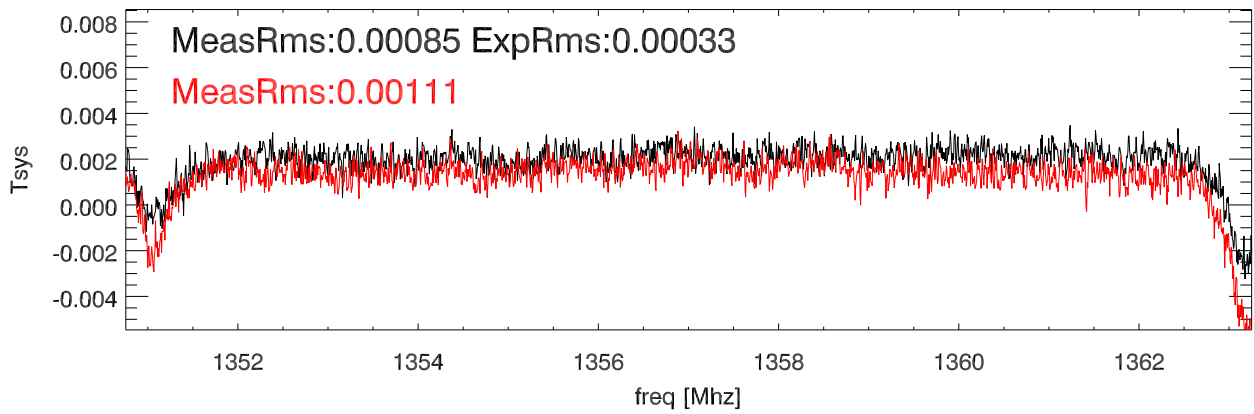

21apr14 a2808 average on/off-1 spectra Src:J0959+0503

avg both pols. Src:J0959+0503

Src:J1104+3141

avg both pols. Src:J1104+3141

Src:J1357+1704

avg both pols. Src:J1357+1704

Src:PG1049-005

avg both pols. Src:PG1049-005