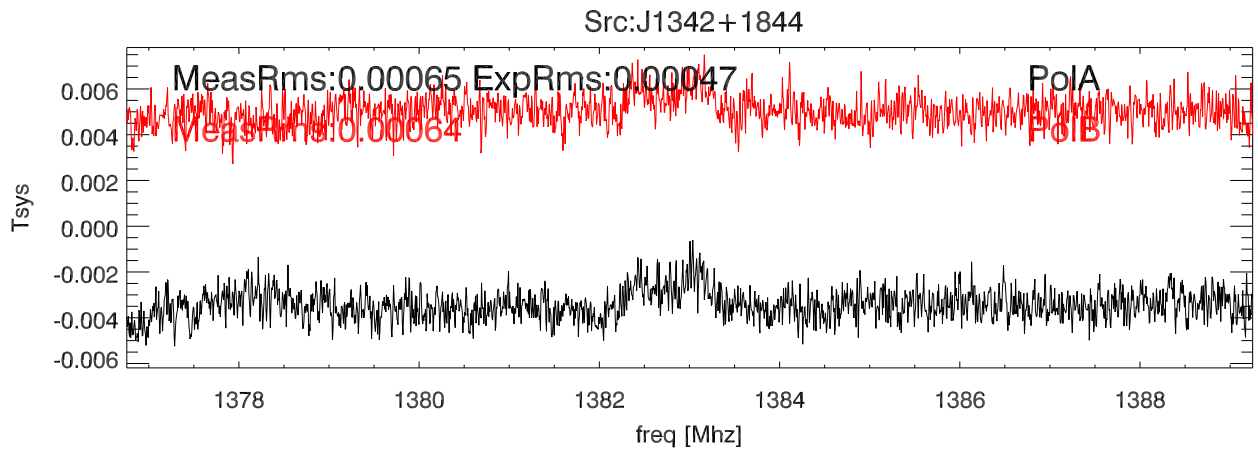

21apr14 a2808 average on/off-1 spectra Src:J0959+0503

avg both pols. Src:J0959+0503

Src:J1104+3141

avg both pols. Src:J1104+3141

Src:J1357+1704

avg both pols. Src:J1357+1704

Src:PG1049-005

avg both pols. Src:PG1049-005