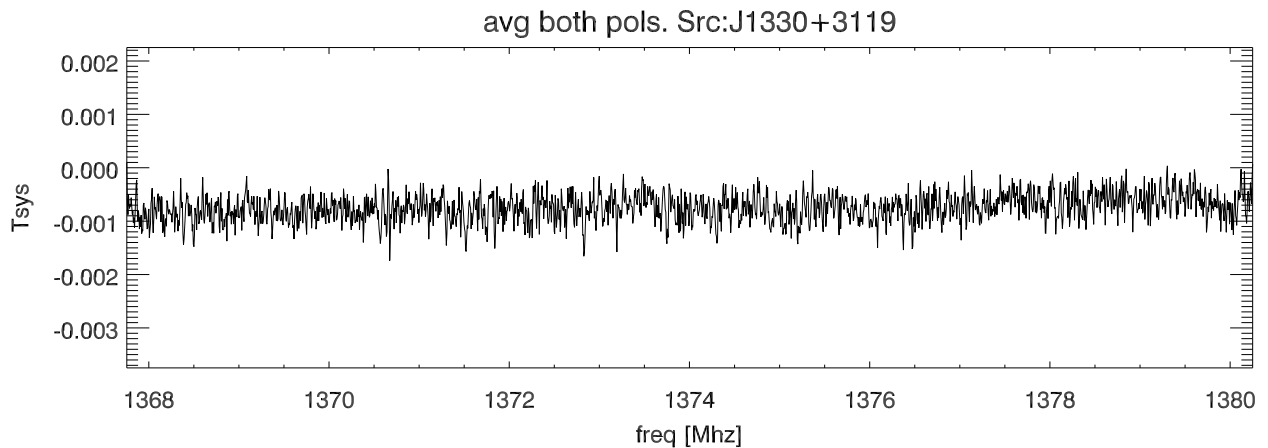

21apr14 a2808 average on/off-1 spectra Src:J0959+0503

avg both pols. Src:J0959+0503

Src:J1104+3141

avg both pols. Src:J1104+3141

Src:J1357+1704

avg both pols. Src:J1357+1704

Src:PG1049-005

avg both pols. Src:PG1049-005