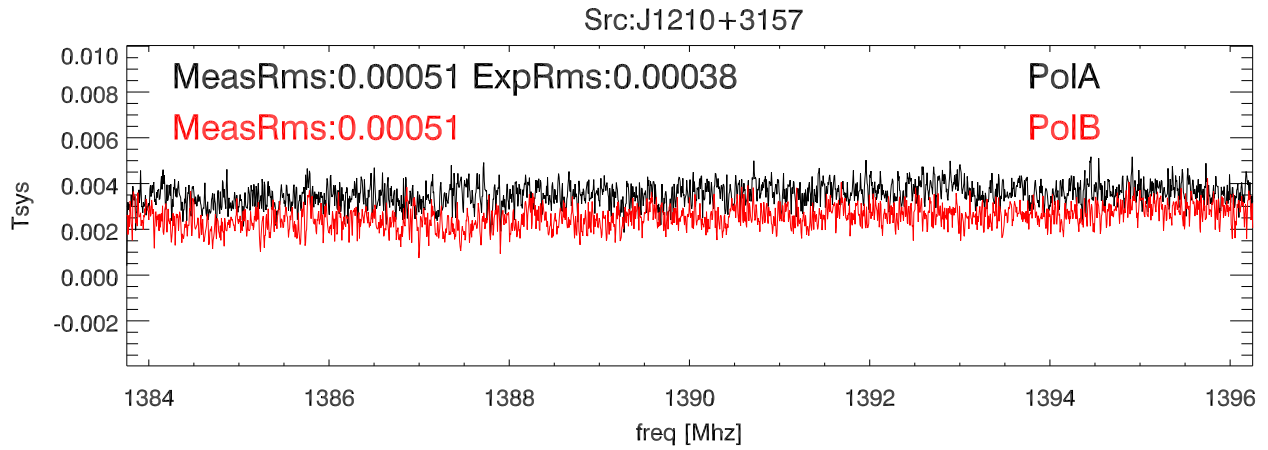

21apr14 a2808 average on/off-1 spectra Src:J0959+0503

avg both pols. Src:J0959+0503

Src:J1104+3141

avg both pols. Src:J1104+3141

Src:J1357+1704

avg both pols. Src:J1357+1704

Src:PG1049-005

avg both pols. Src:PG1049-005