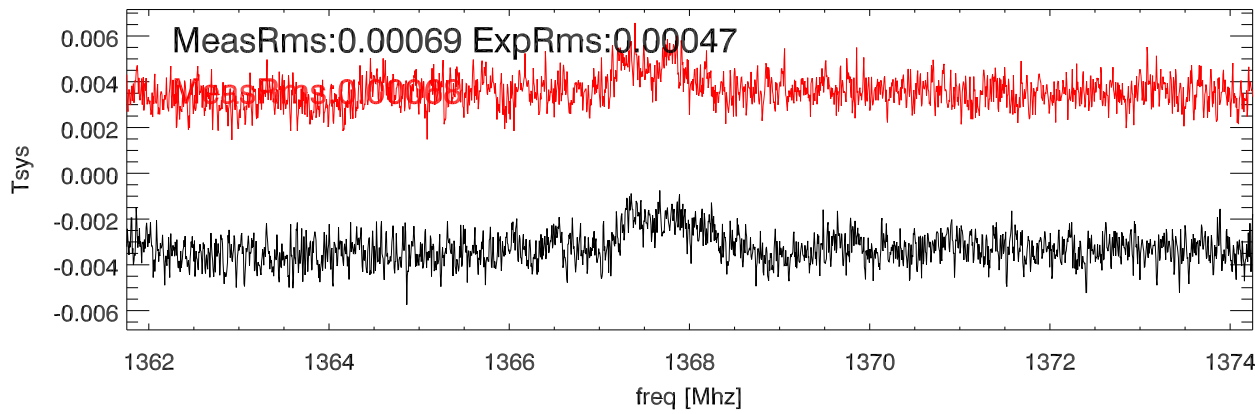

21apr14 a2808 average on/off-1 spectra Src:J0959+0503

avg both pols. Src:J0959+0503

Src:J1104+3141

avg both pols. Src:J1104+3141

Src:J1357+1704

avg both pols. Src:J1357+1704

Src:PG1049-005

avg both pols. Src:PG1049-005