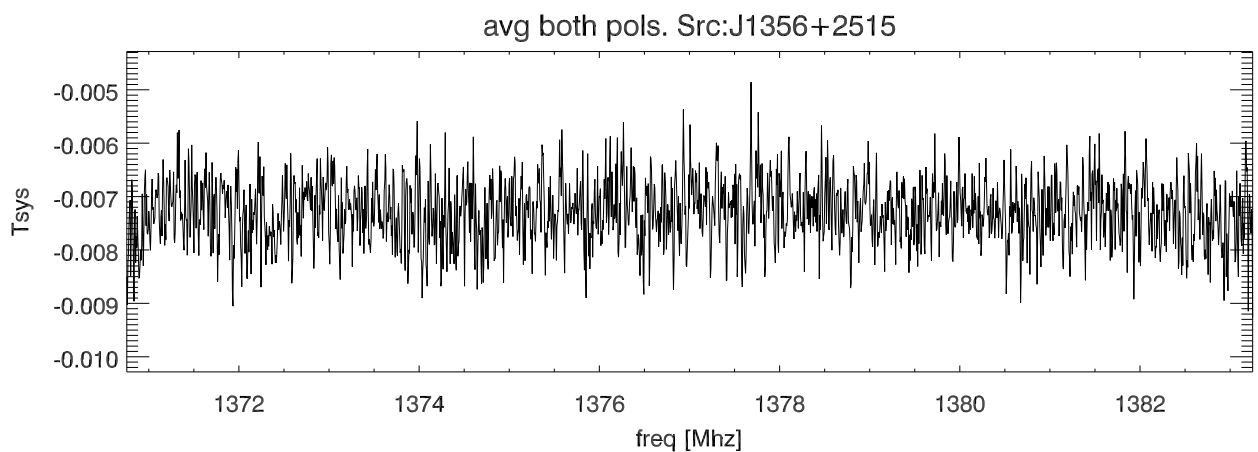

21apr14 a2808 average on/off-1 spectra Src:J0959+0503

avg both pols. Src:J0959+0503

Src:J1104+3141

avg both pols. Src:J1104+3141

Src:J1357+1704

avg both pols. Src:J1357+1704

Src:PG1049-005

avg both pols. Src:PG1049-005