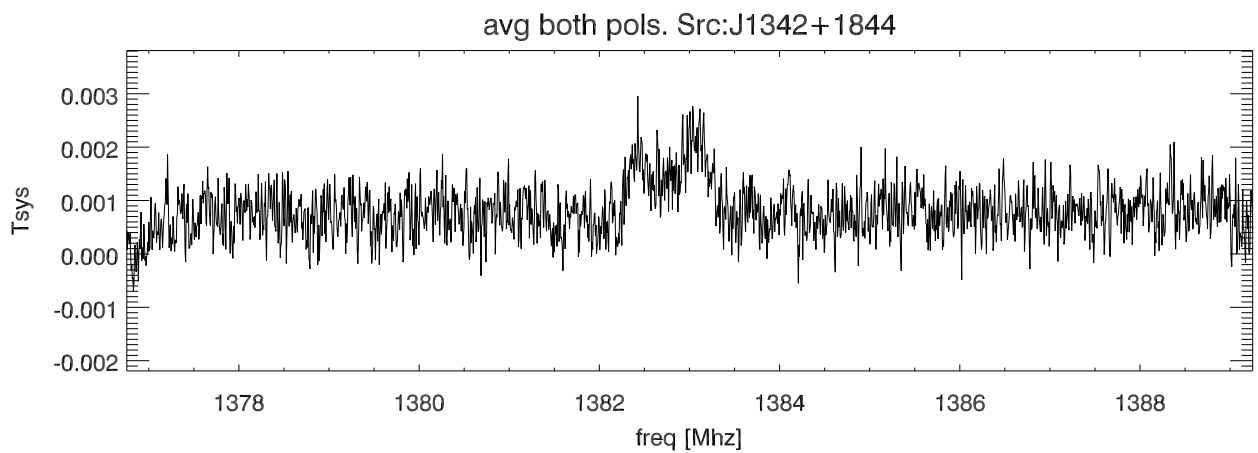

21apr14 a2808 average on/off-1 spectra Src:J0959+0503

avg both pols. Src:J0959+0503

Src:J1104+3141

avg both pols. Src:J1104+3141

Src:J1357+1704

avg both pols. Src:J1357+1704

Src:PG1049-005

avg both pols. Src:PG1049-005