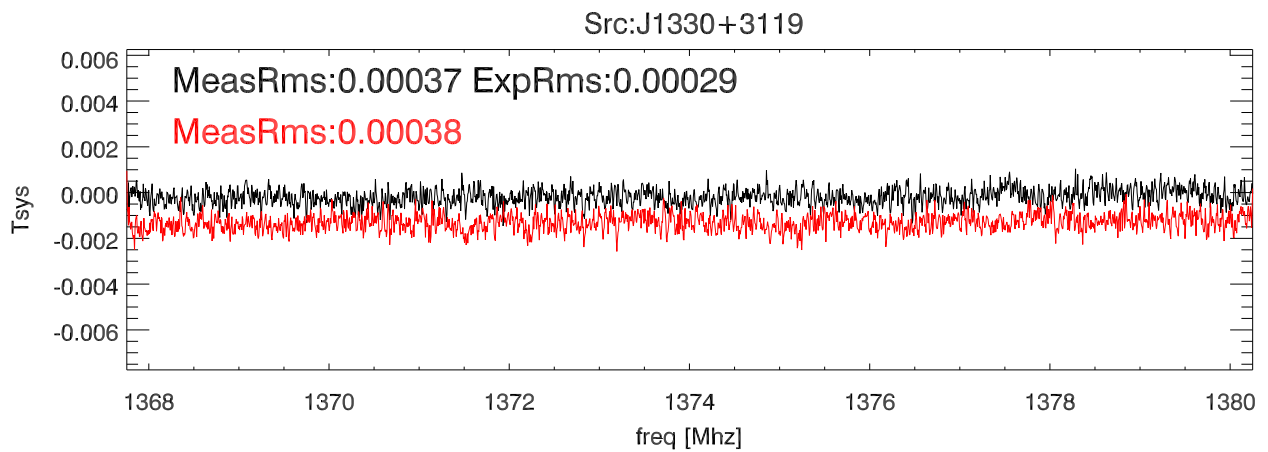

21apr14 a2808 average on/off-1 spectra Src:J0959+0503

avg both pols. Src:J0959+0503

Src:J1104+3141

avg both pols. Src:J1104+3141

Src:J1357+1704

avg both pols. Src:J1357+1704

Src:PG1049-005

avg both pols. Src:PG1049-005