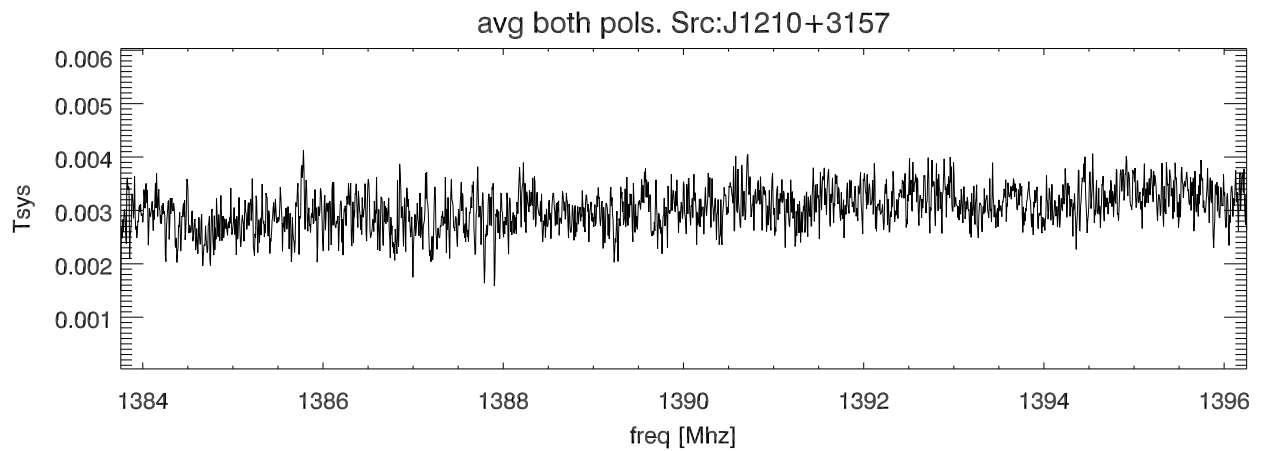

21apr14 a2808 average on/off-1 spectra Src:J0959+0503

avg both pols. Src:J0959+0503

Src:J1104+3141

avg both pols. Src:J1104+3141

Src:J1357+1704

avg both pols. Src:J1357+1704

Src:PG1049-005

avg both pols. Src:PG1049-005