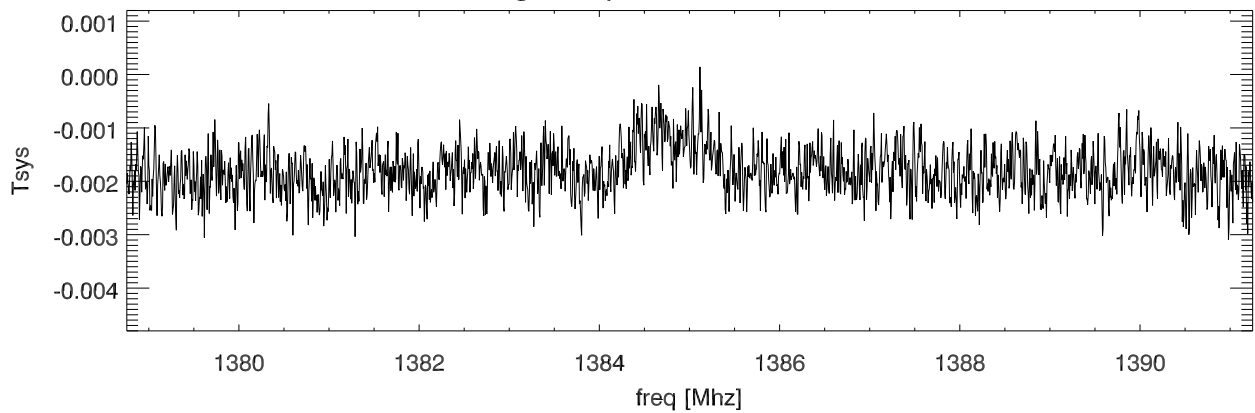

21apr14 a2808 average on/off-1 spectra Src:J0959+0503

avg both pols. Src:J0959+0503

Src:J1104+3141

avg both pols. Src:J1104+3141

Src:J1357+1704

avg both pols. Src:J1357+1704

Src:PG1049-005

avg both pols. Src:PG1049-005