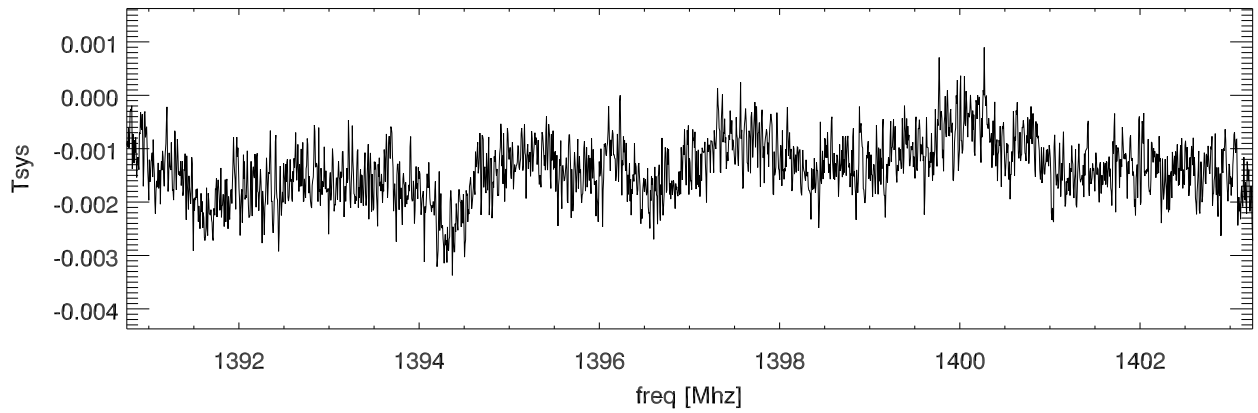

21apr14 a2703 average on/off-1 spectra Src:108103

avg both pols. Src:108103

Src:108143

avg both pols. Src:108143