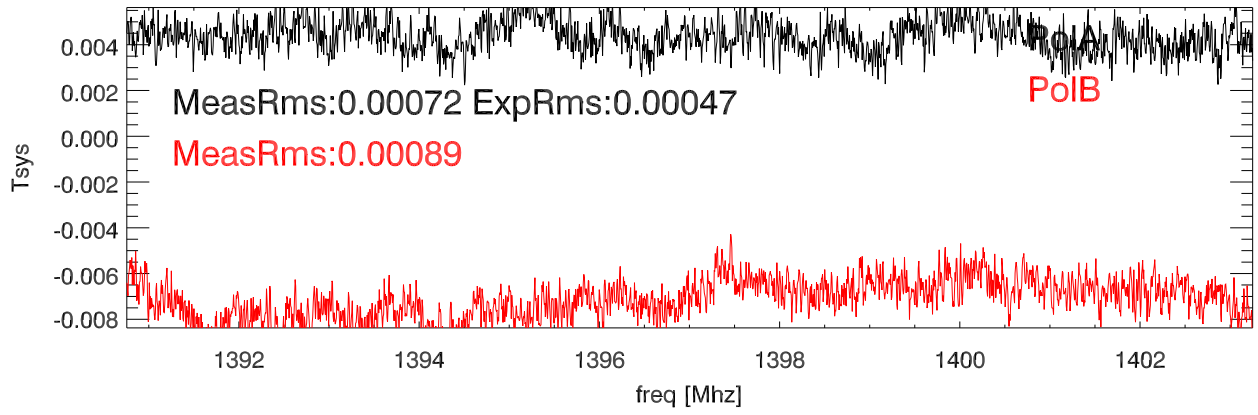

21apr14 a2703 average on/off-1 spectra Src:108103

avg both pols. Src:108103

Src:108143

avg both pols. Src:108143