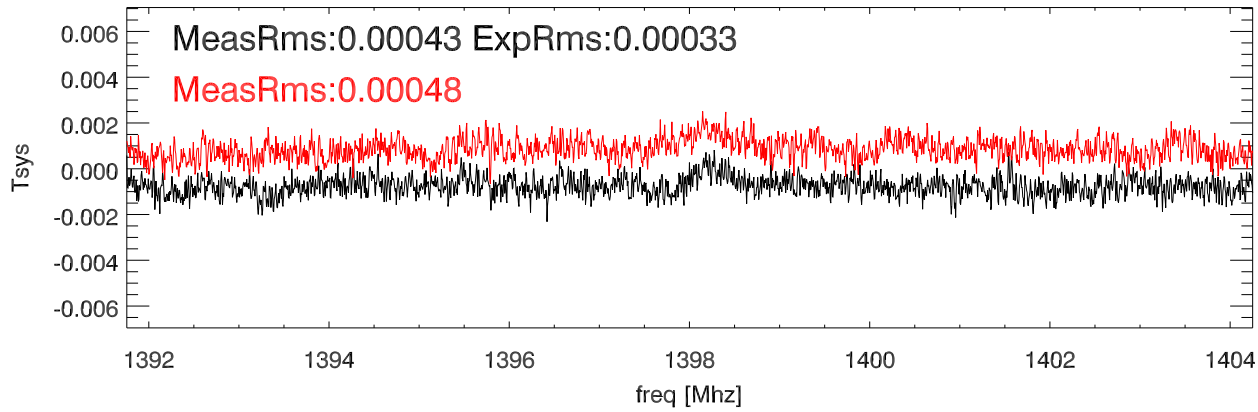

21apr14 a2703 average on/off-1 spectra Src:108103

avg both pols. Src:108103

Src:108143

avg both pols. Src:108143