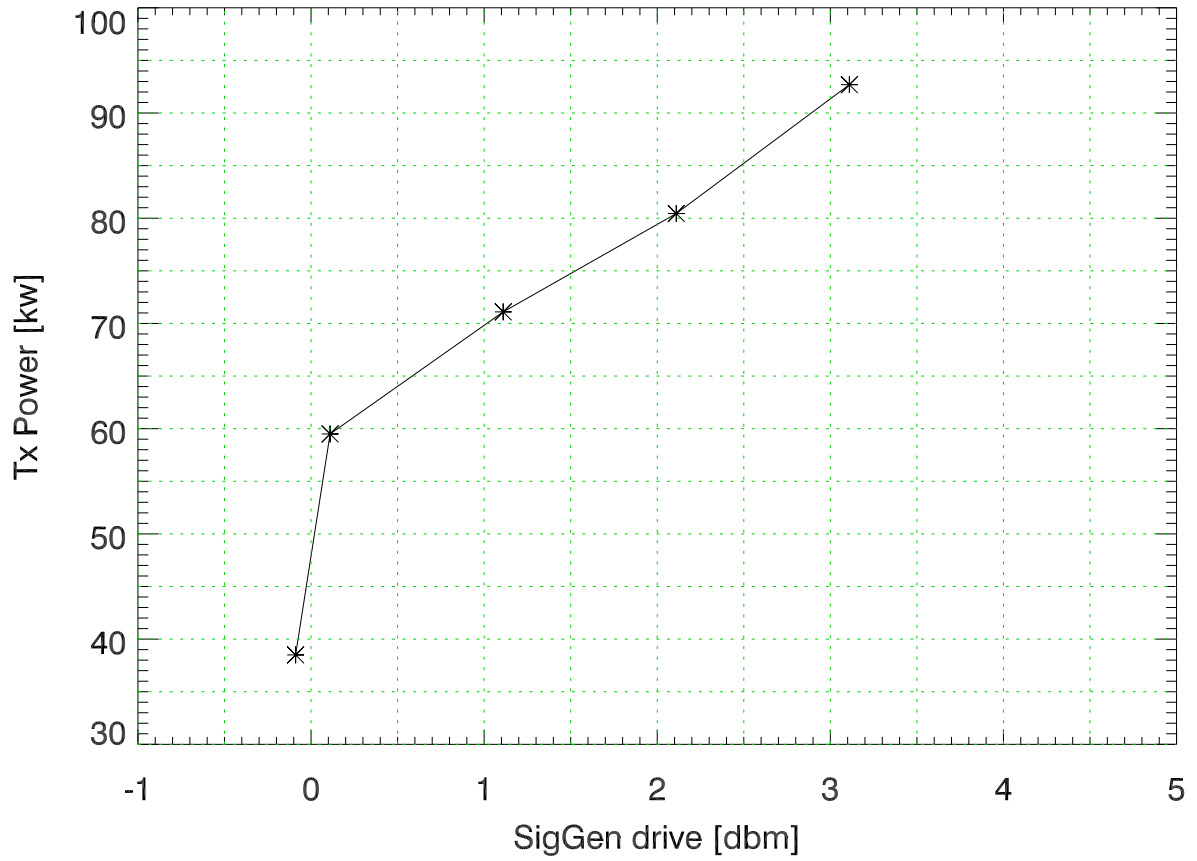

Tx4 (3b) Power vs SigGen rf drive

Tx4 (3b) Power vs specAnalyzer value..

### Tx4 (3b) Power vs specAnalyzer 1st harmonic

### Delta power fundamental and 1st harmonic