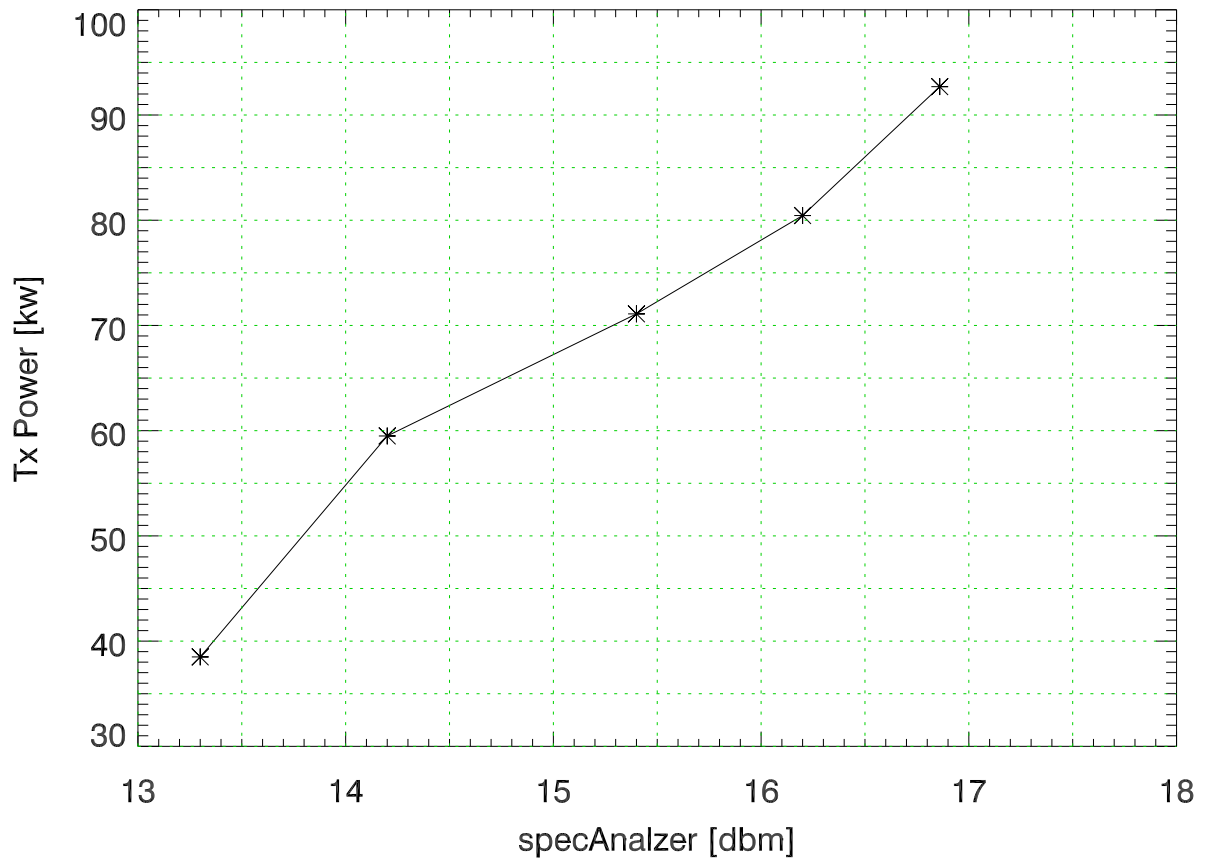

Tx4 (3b) Power vs SigGen rf drive

Tx4 (3b) Power vs specAnalyzer value..

### Tx4 (3b) Power vs specAnalyzer 1st harmonic

### Delta power fundamental and 1st harmonic