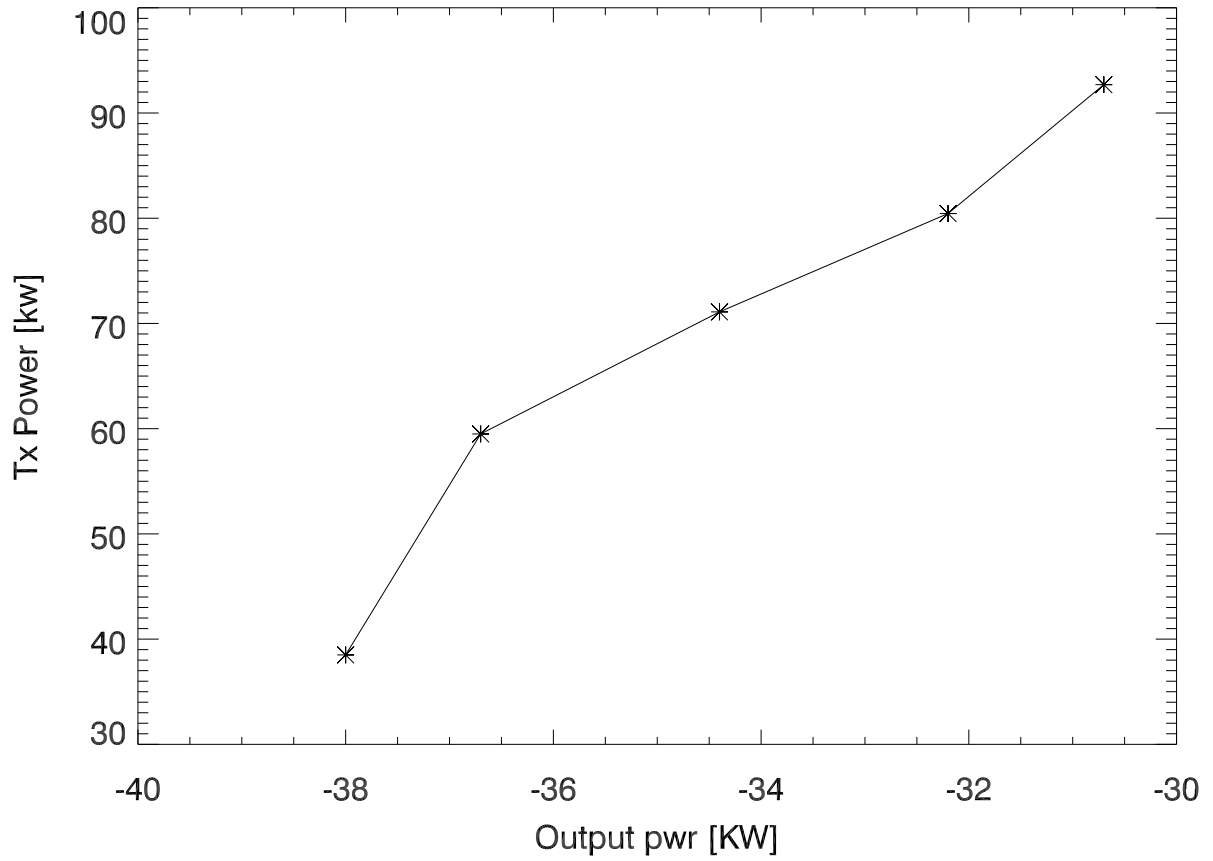

Tx4 (3b) Power vs SigGen rf drive

Tx4 (3b) Power vs specAnalyzer value..

### Delta power fundamental and 1st harmonic