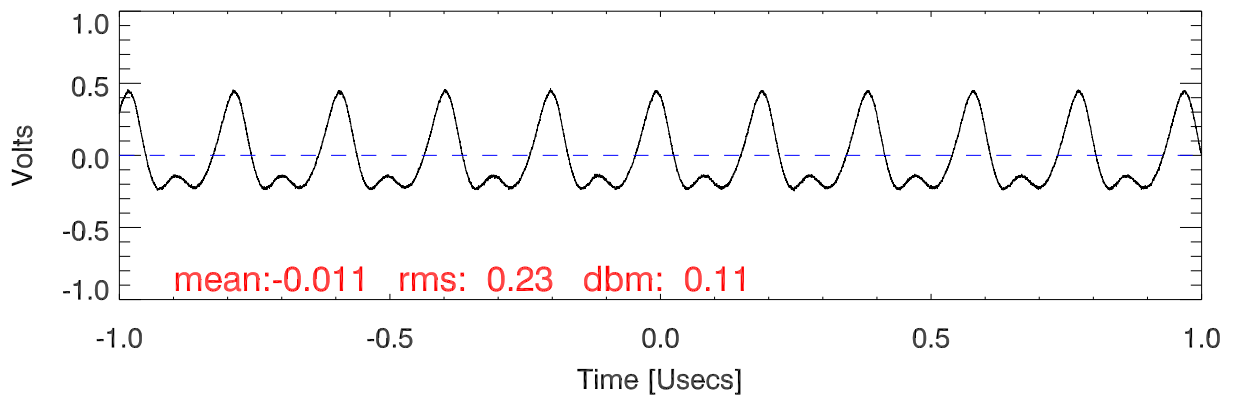

170207 tx4 tube monitor ports: BroadBand

IPA Anode (biasV=310.V)

Driver Anode (biasV=260.V)

Rf FwdPwr Output (biasV=380.V)

170207 tx4 tube monitor ports: spectral density. BroadBand

IPA Anode

Driver Anode

Rf FwdPwr Output