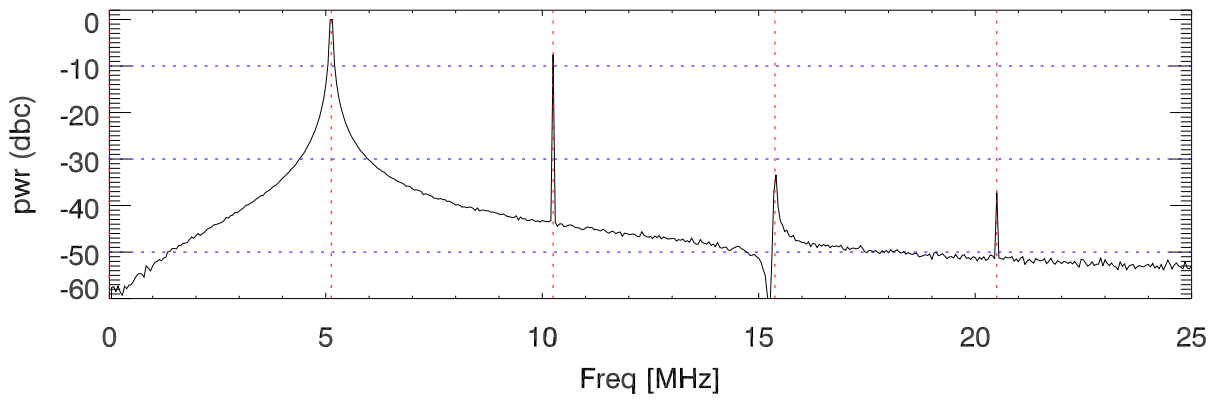

170207 tx4 tube monitor ports: BroadBand

IPA Anode (biasV=310.V)

Driver Anode (biasV=260.V)

Rf FwdPwr Output (biasV=380.V)

170207 tx4 tube monitor ports: spectral density. BroadBand

IPA Anode

Driver Anode

Rf FwdPwr Output