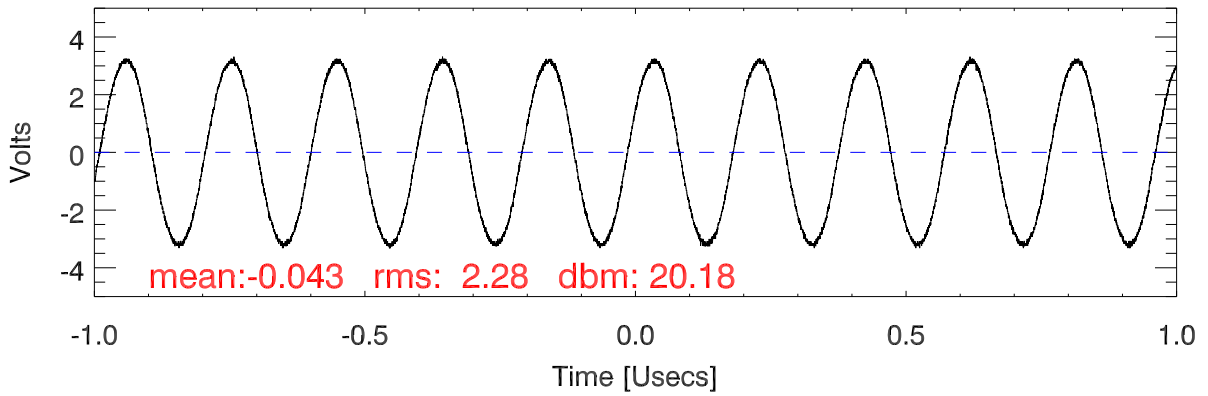

170207 tx4 tube monitor ports: BroadBand

IPA Anode (biasV=310.V)

Driver Anode (biasV=260.V)

Rf FwdPwr Output (biasV=380.V)

170207 tx4 tube monitor ports: spectral density. BroadBand

IPA Anode

Driver Anode

Rf FwdPwr Output