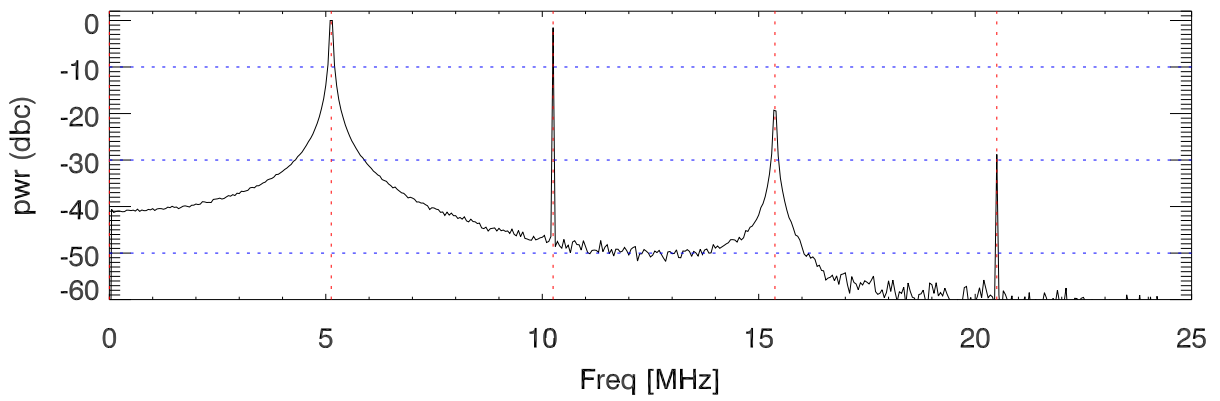

170207 tx4 tube monitor ports: BroadBand

IPA Anode (biasV=310.V)

Driver Anode (biasV=260.V)

Rf FwdPwr Output (biasV=380.V)

170207 tx4 tube monitor ports: spectral density. BroadBand

IPA Anode

Driver Anode

Rf FwdPwr Output