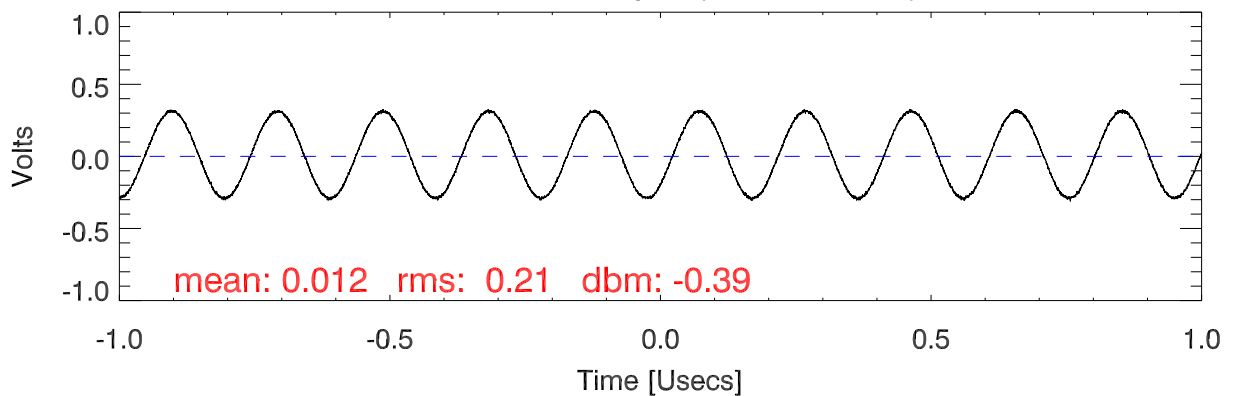

170207 tx4 tube monitor ports: BroadBand

IPA Anode (biasV=310.V)

Driver Anode (biasV=260.V)

Rf FwdPwr Output (biasV=380.V)

170207 tx4 tube monitor ports: spectral density. BroadBand

IPA Anode

Driver Anode

Rf FwdPwr Output