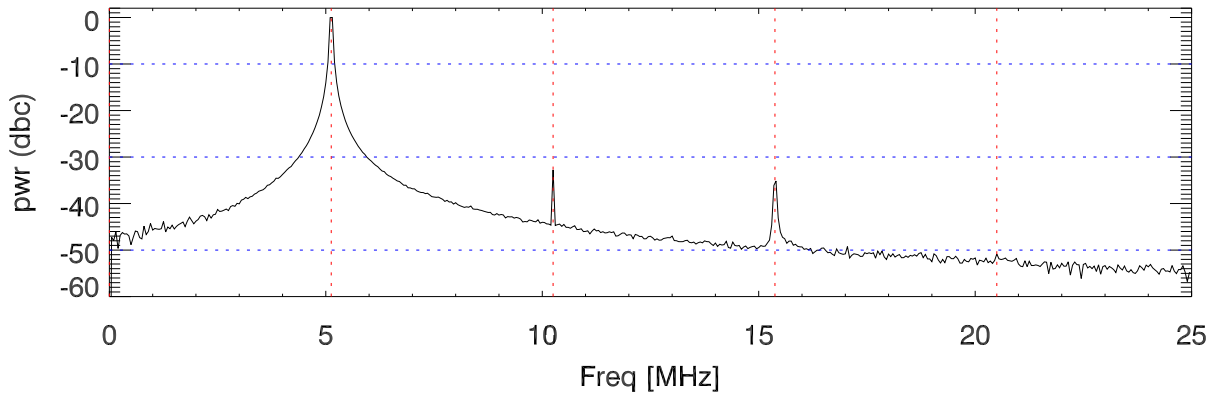

170207 tx4 tube monitor ports: BroadBand

IPA Anode (biasV=310.V)

Driver Anode (biasV=260.V)

Rf FwdPwr Output (biasV=380.V)

170207 tx4 tube monitor ports: spectral density. BroadBand

IPA Anode

Driver Anode

Rf FwdPwr Output