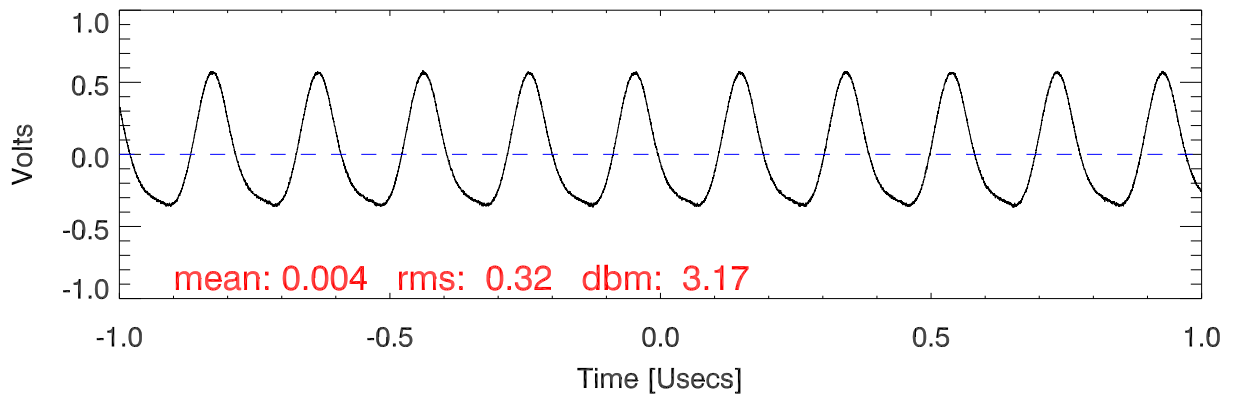

170207 tx4 tube monitor ports: BroadBand

IPA Anode (biasV=310.V)

Driver Anode (biasV=260.V)

Rf FwdPwr Output (biasV=380.V)

170207 tx4 tube monitor ports: spectral density. BroadBand

IPA Anode

Driver Anode

Rf FwdPwr Output