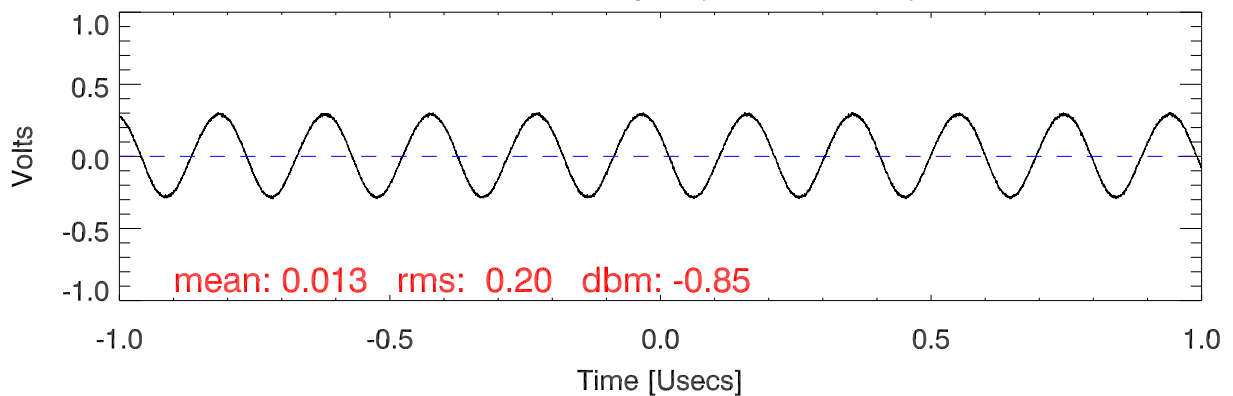

170207 tx1 tube monitor ports: BroadBand

IPA Anode (biasV=240.V)

Driver Anode (biasV=260.V)

Rf FwdPwr Output (biasV=290.V)

170207 tx1 tube monitor ports: spectral density. BroadBand

IPA Anode

Driver Anode

Rf FwdPwr Output