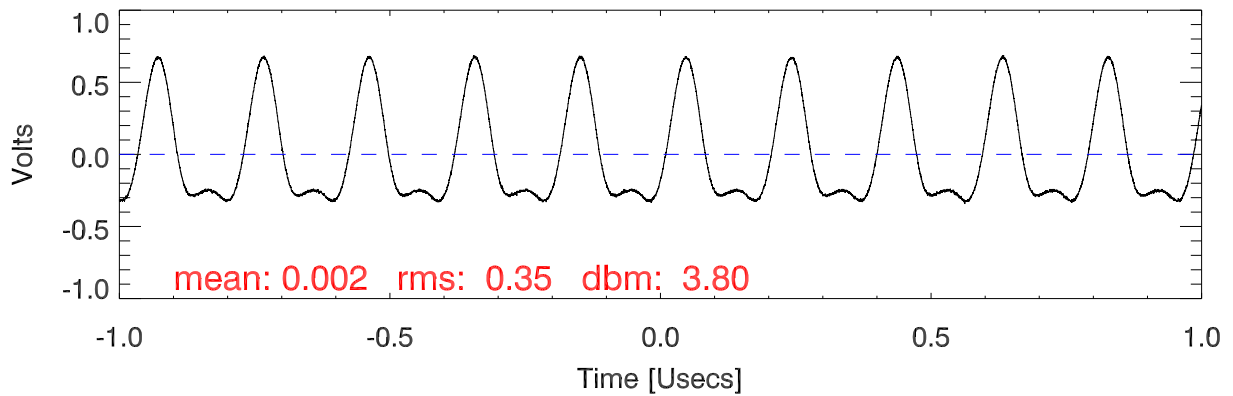

170207 tx1 tube monitor ports: BroadBand

IPA Anode (biasV=240.V)

Driver Anode (biasV=260.V)

Rf FwdPwr Output (biasV=290.V)

170207 tx1 tube monitor ports: spectral density. BroadBand

IPA Anode

Driver Anode

Rf FwdPwr Output