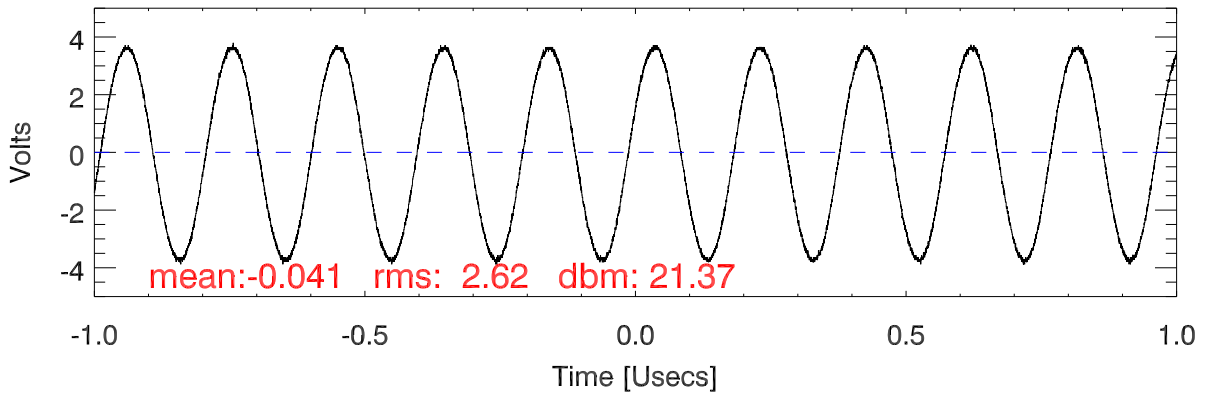

170207 tx1 tube monitor ports: BroadBand

IPA Anode (biasV=240.V)

Driver Anode (biasV=260.V)

Rf FwdPwr Output (biasV=290.V)

170207 tx1 tube monitor ports: spectral density. BroadBand

IPA Anode

Driver Anode

Rf FwdPwr Output