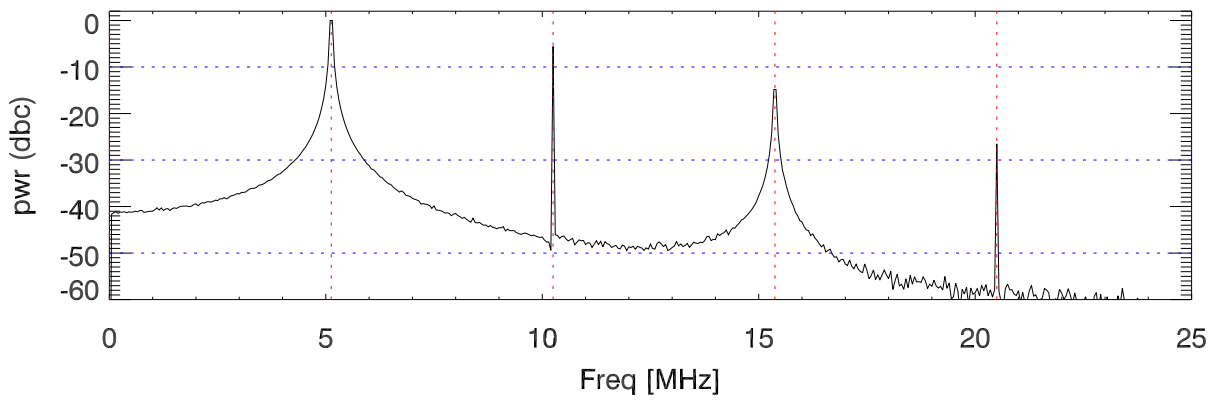

170207 tx1 tube monitor ports: BroadBand

IPA Anode (biasV=240.V)

Driver Anode (biasV=260.V)

Rf FwdPwr Output (biasV=290.V)

170207 tx1 tube monitor ports: spectral density. BroadBand

IPA Anode

Driver Anode

Rf FwdPwr Output