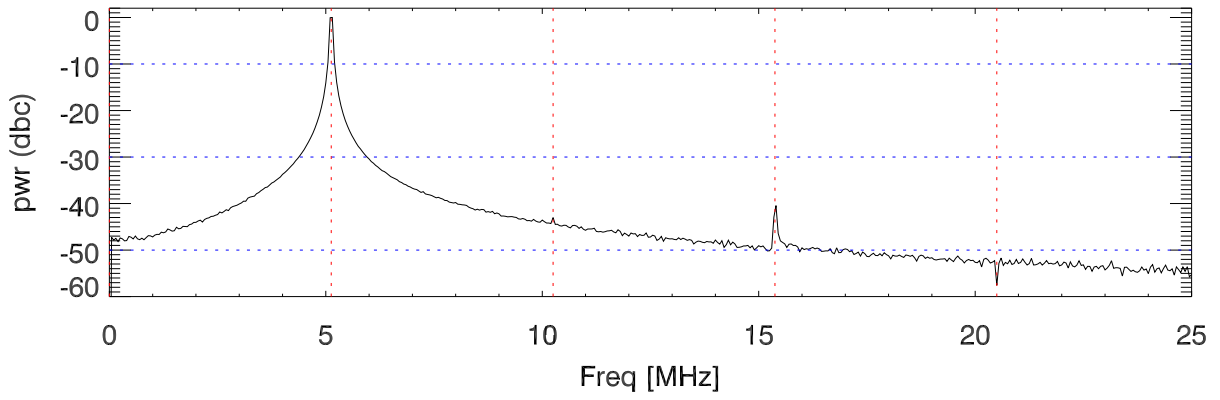

170207 tx1 tube monitor ports: BroadBand

IPA Anode (biasV=240.V)

Driver Anode (biasV=260.V)

Rf FwdPwr Output (biasV=290.V)

170207 tx1 tube monitor ports: spectral density. BroadBand

IPA Anode

Driver Anode

Rf FwdPwr Output