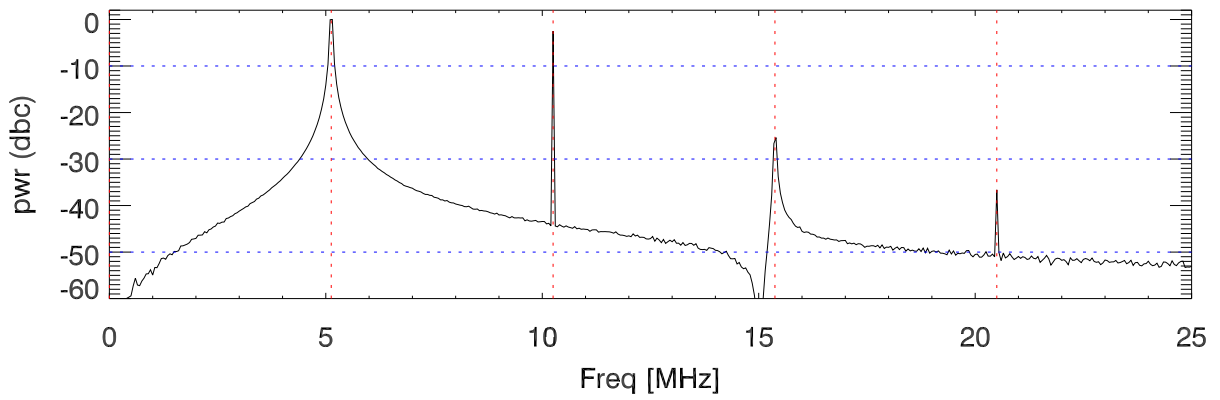

170207 tx1 tube monitor ports: BroadBand

IPA Anode (biasV=240.V)

Driver Anode (biasV=260.V)

Rf FwdPwr Output (biasV=290.V)

170207 tx1 tube monitor ports: spectral density. BroadBand

IPA Anode

Driver Anode

Rf FwdPwr Output