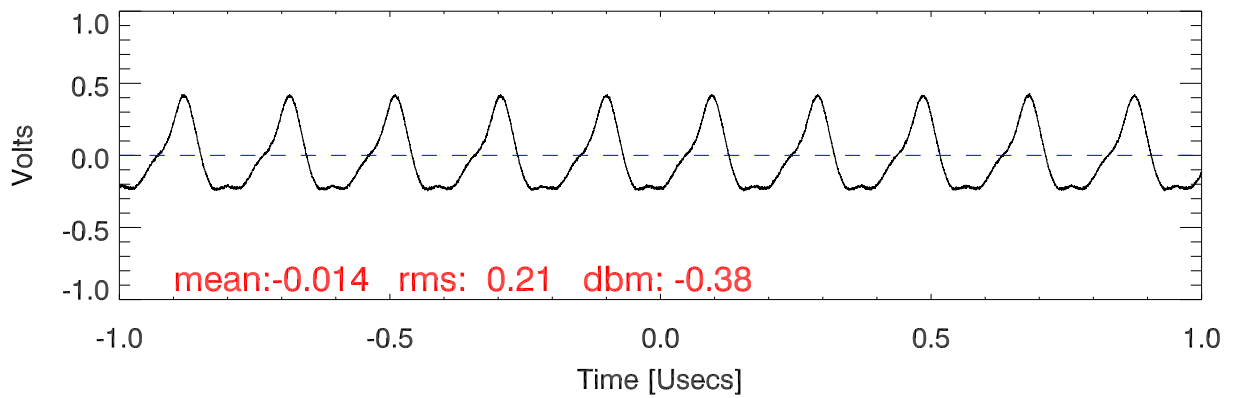

170207 tx1 tube monitor ports: BroadBand

IPA Anode (biasV=240.V)

Driver Anode (biasV=260.V)

Rf FwdPwr Output (biasV=290.V)

170207 tx1 tube monitor ports: spectral density. BroadBand

IPA Anode

Driver Anode

Rf FwdPwr Output