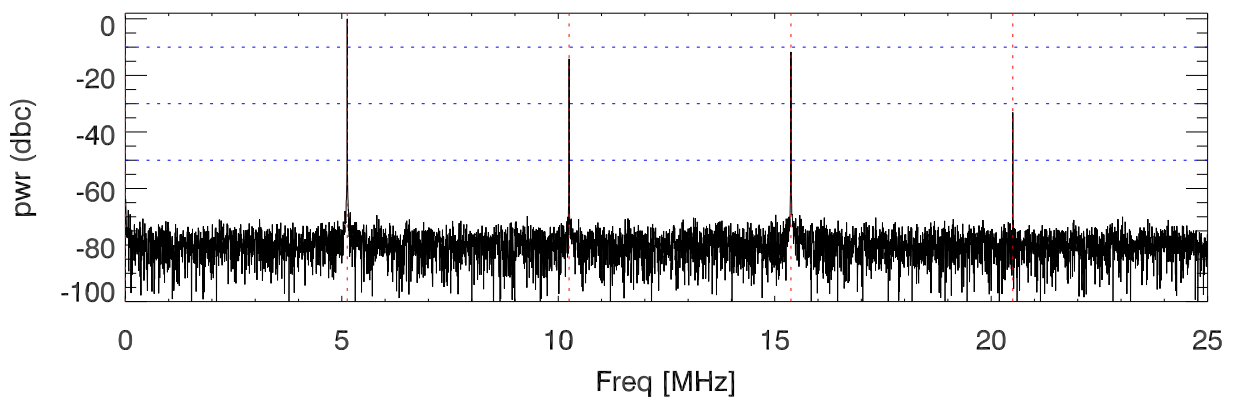

151102 tx5 tube monitor ports: BroadBand

IPA Anode (biasV=280.V)

Driver Anode (biasV=270.V)

Rf FwdPwr Output (biasV=320.V)

151102 tx5 tube monitor ports: spectral density. BroadBand

IPA Anode

Driver Anode

Rf FwdPwr Output