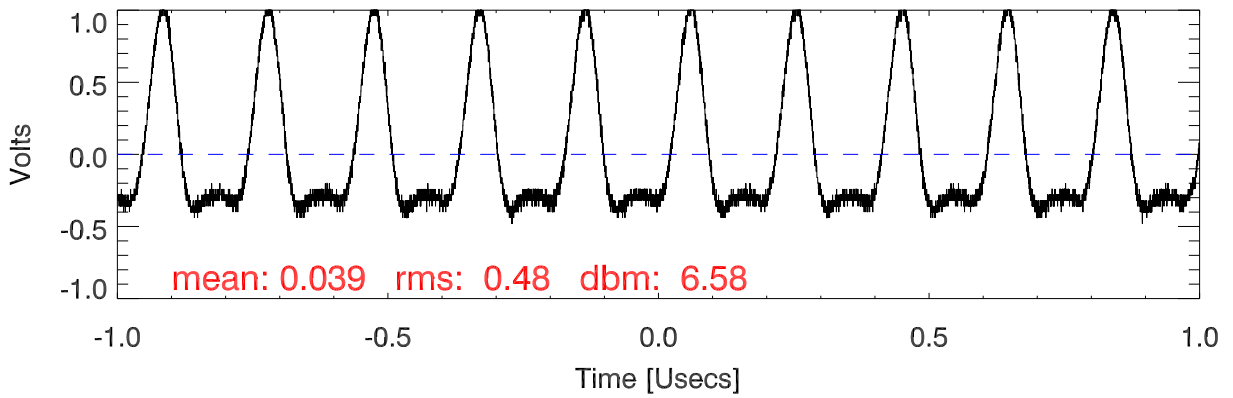

151102 tx5 tube monitor ports: BroadBand

IPA Anode (biasV=280.V)

Driver Anode (biasV=270.V)

Rf FwdPwr Output (biasV=320.V)

151102 tx5 tube monitor ports: spectral density. BroadBand

IPA Anode

Driver Anode

Rf FwdPwr Output