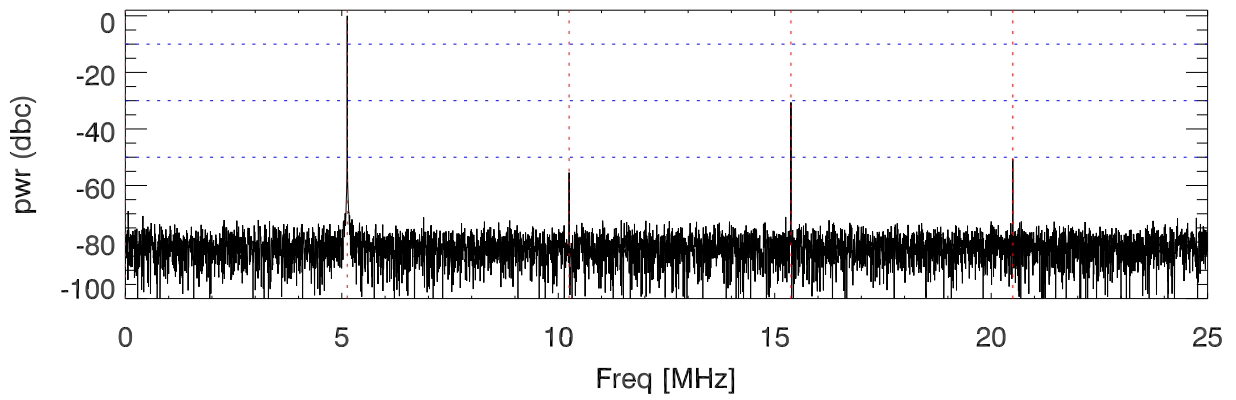

151102 tx5 tube monitor ports: BroadBand

IPA Anode (biasV=280.V)

Driver Anode (biasV=270.V)

Rf FwdPwr Output (biasV=320.V)

151102 tx5 tube monitor ports: spectral density. BroadBand

IPA Anode

Driver Anode

Rf FwdPwr Output