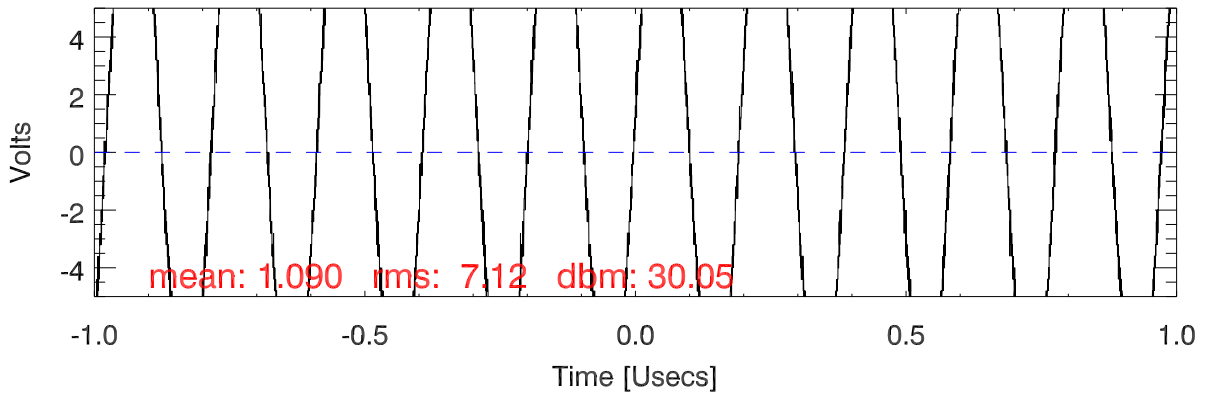

151102 tx5 tube monitor ports: BroadBand

IPA Anode (biasV=280.V)

Driver Anode (biasV=270.V)

Rf FwdPwr Output (biasV=320.V)

151102 tx5 tube monitor ports: spectral density. BroadBand

IPA Anode

Driver Anode

Rf FwdPwr Output