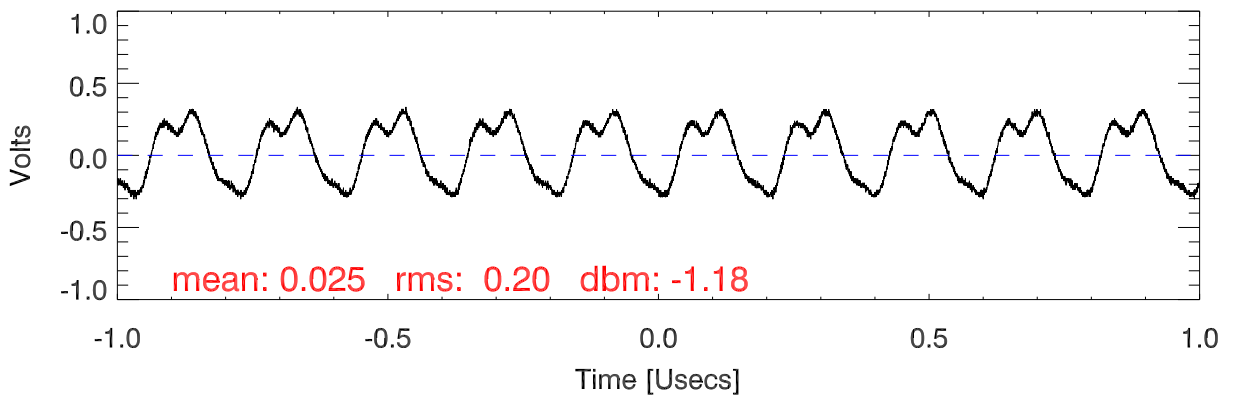

151102 tx5 tube monitor ports: BroadBand

IPA Anode (biasV=280.V)

Driver Anode (biasV=270.V)

Rf FwdPwr Output (biasV=320.V)

151102 tx5 tube monitor ports: spectral density. BroadBand

IPA Anode

Driver Anode

Rf FwdPwr Output