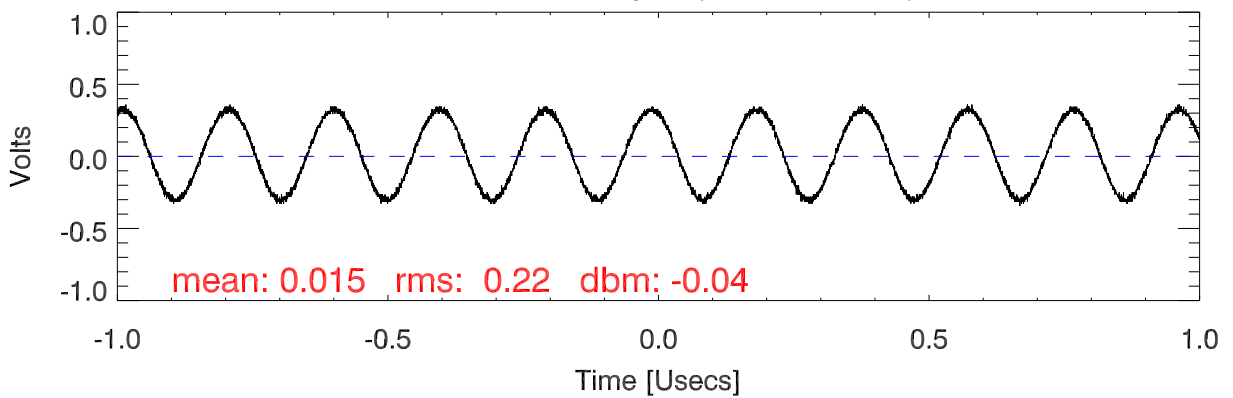

151102 tx5 tube monitor ports: BroadBand

IPA Anode (biasV=280.V)

Driver Anode (biasV=270.V)

Rf FwdPwr Output (biasV=320.V)

151102 tx5 tube monitor ports: spectral density. BroadBand

IPA Anode

Driver Anode

Rf FwdPwr Output