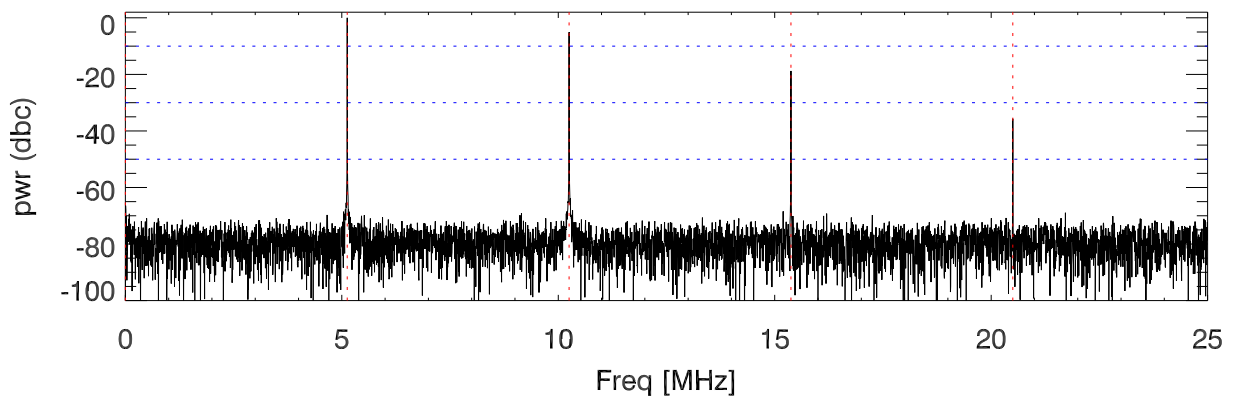

151102 tx5 tube monitor ports: BroadBand

IPA Anode (biasV=280.V)

Driver Anode (biasV=270.V)

Rf FwdPwr Output (biasV=320.V)

151102 tx5 tube monitor ports: spectral density. BroadBand

IPA Anode

Driver Anode

Rf FwdPwr Output