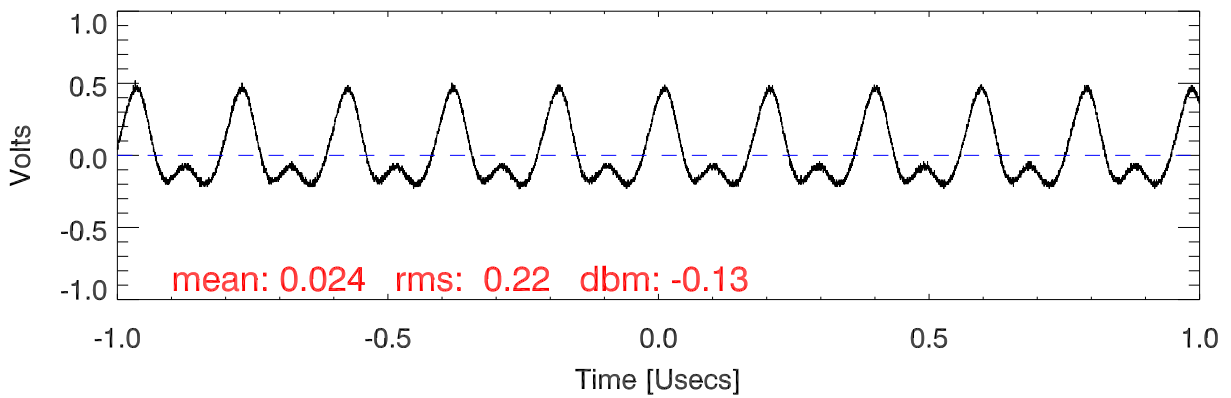

151102 tx4 tube monitor ports: BroadBand

IPA Anode (biasV=290.V)

Driver Anode (biasV=270.V)

Rf FwdPwr Output (biasV=360.V)

151102 tx4 tube monitor ports: spectral density. BroadBand

IPA Anode

Driver Anode

Rf FwdPwr Output