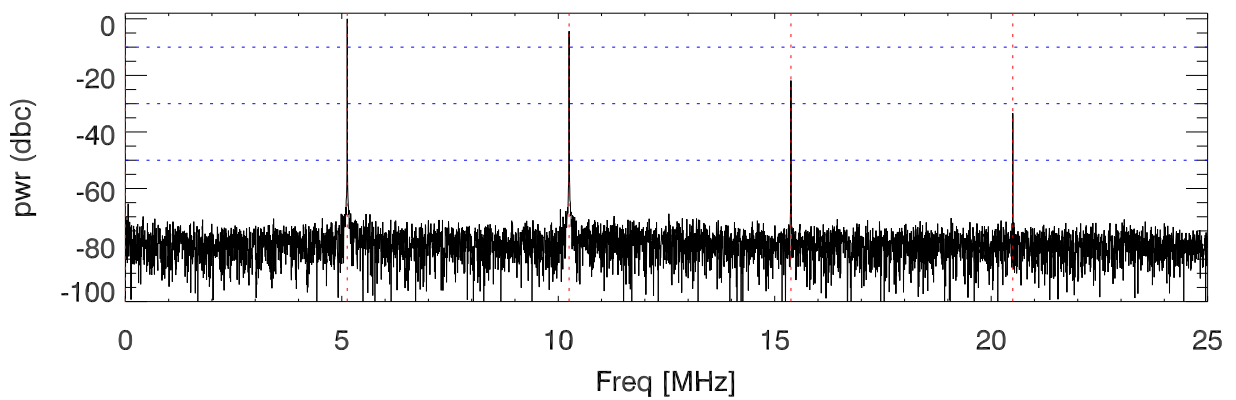

151102 tx4 tube monitor ports: BroadBand

IPA Anode (biasV=290.V)

Driver Anode (biasV=270.V)

Rf FwdPwr Output (biasV=360.V)

151102 tx4 tube monitor ports: spectral density. BroadBand

IPA Anode

Driver Anode

Rf FwdPwr Output