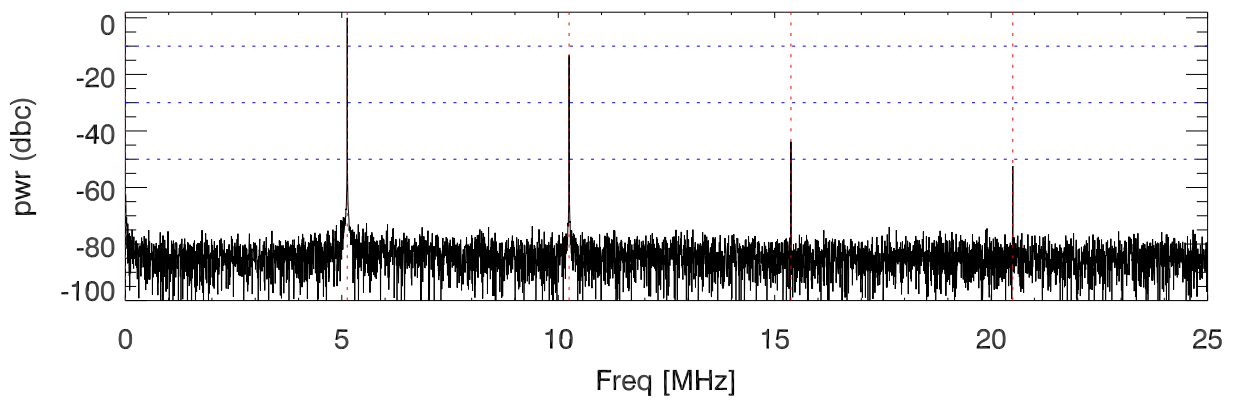

151102 tx4 tube monitor ports: BroadBand

IPA Anode (biasV=290.V)

Driver Anode (biasV=270.V)

Rf FwdPwr Output (biasV=360.V)

151102 tx4 tube monitor ports: spectral density. BroadBand

IPA Anode

Driver Anode

Rf FwdPwr Output