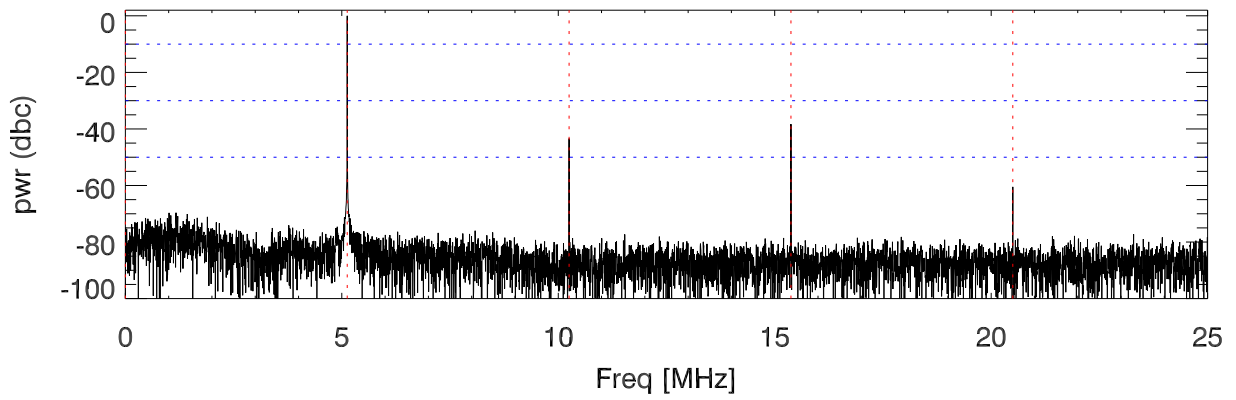

151102 tx4 tube monitor ports: BroadBand

IPA Anode (biasV=290.V)

Driver Anode (biasV=270.V)

Rf FwdPwr Output (biasV=360.V)

151102 tx4 tube monitor ports: spectral density. BroadBand

IPA Anode

Driver Anode

Rf FwdPwr Output