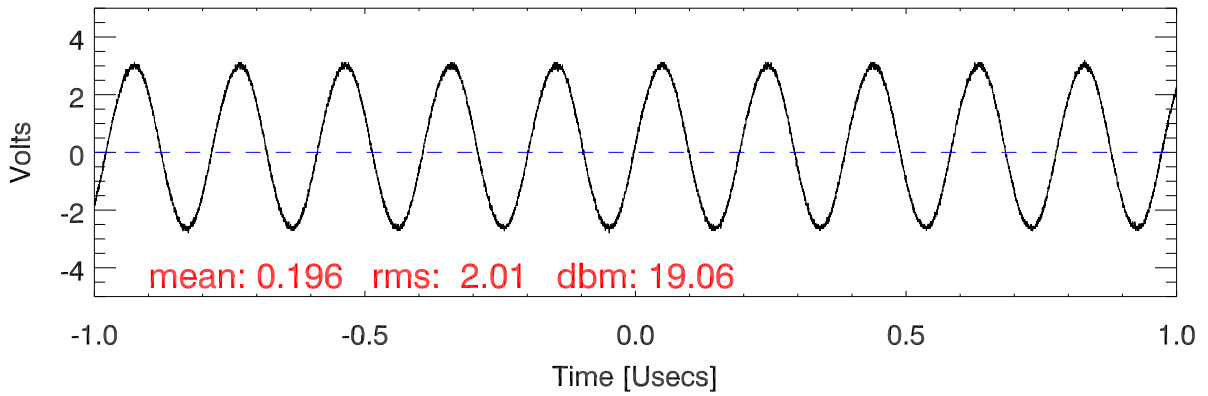

151102 tx4 tube monitor ports: BroadBand

IPA Anode (biasV=290.V)

Driver Anode (biasV=270.V)

Rf FwdPwr Output (biasV=360.V)

151102 tx4 tube monitor ports: spectral density. BroadBand

IPA Anode

Driver Anode

Rf FwdPwr Output