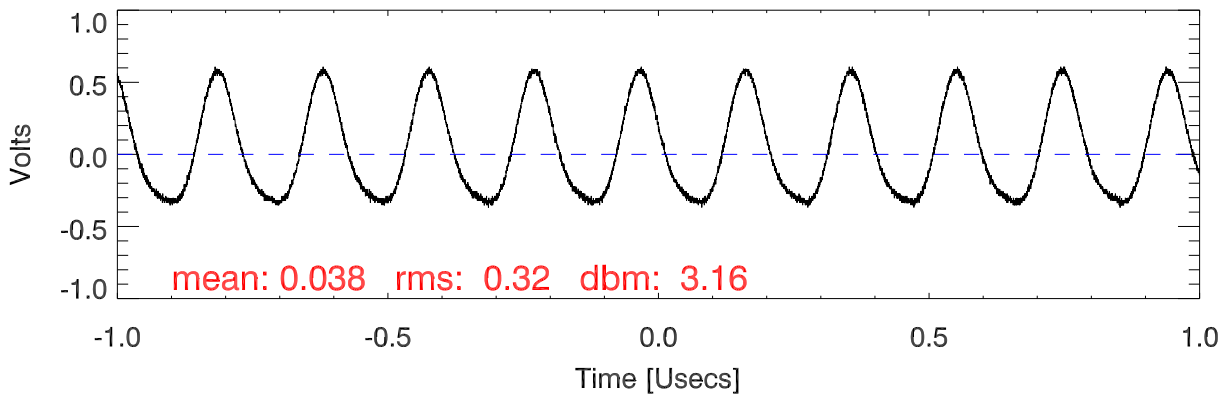

151102 tx4 tube monitor ports: BroadBand

IPA Anode (biasV=290.V)

Driver Anode (biasV=270.V)

Rf FwdPwr Output (biasV=360.V)

151102 tx4 tube monitor ports: spectral density. BroadBand

IPA Anode

Driver Anode

Rf FwdPwr Output