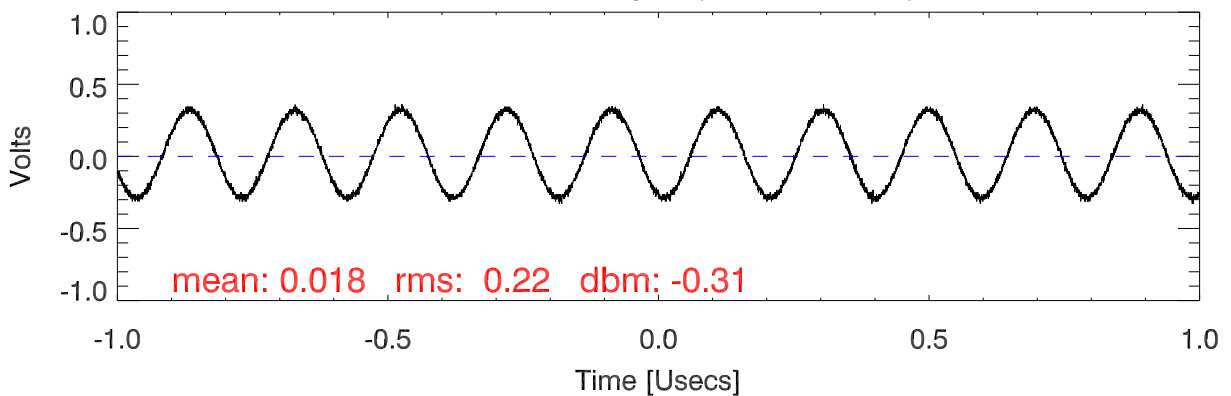

151102 tx4 tube monitor ports: BroadBand

IPA Anode (biasV=290.V)

Driver Anode (biasV=270.V)

Rf FwdPwr Output (biasV=360.V)

151102 tx4 tube monitor ports: spectral density. BroadBand

IPA Anode

Driver Anode

Rf FwdPwr Output