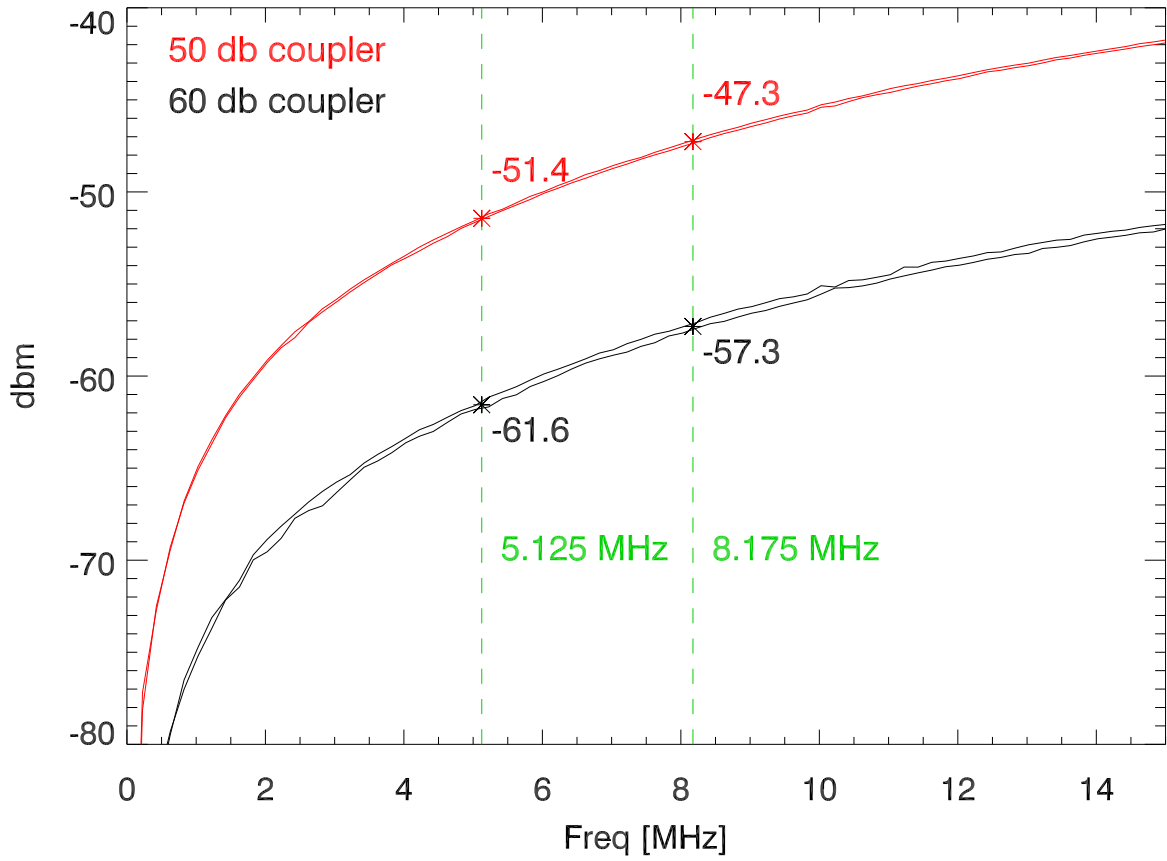

06may15 S21 HF rf coupler calibration

06may15 S21 HF rf coupler calibration