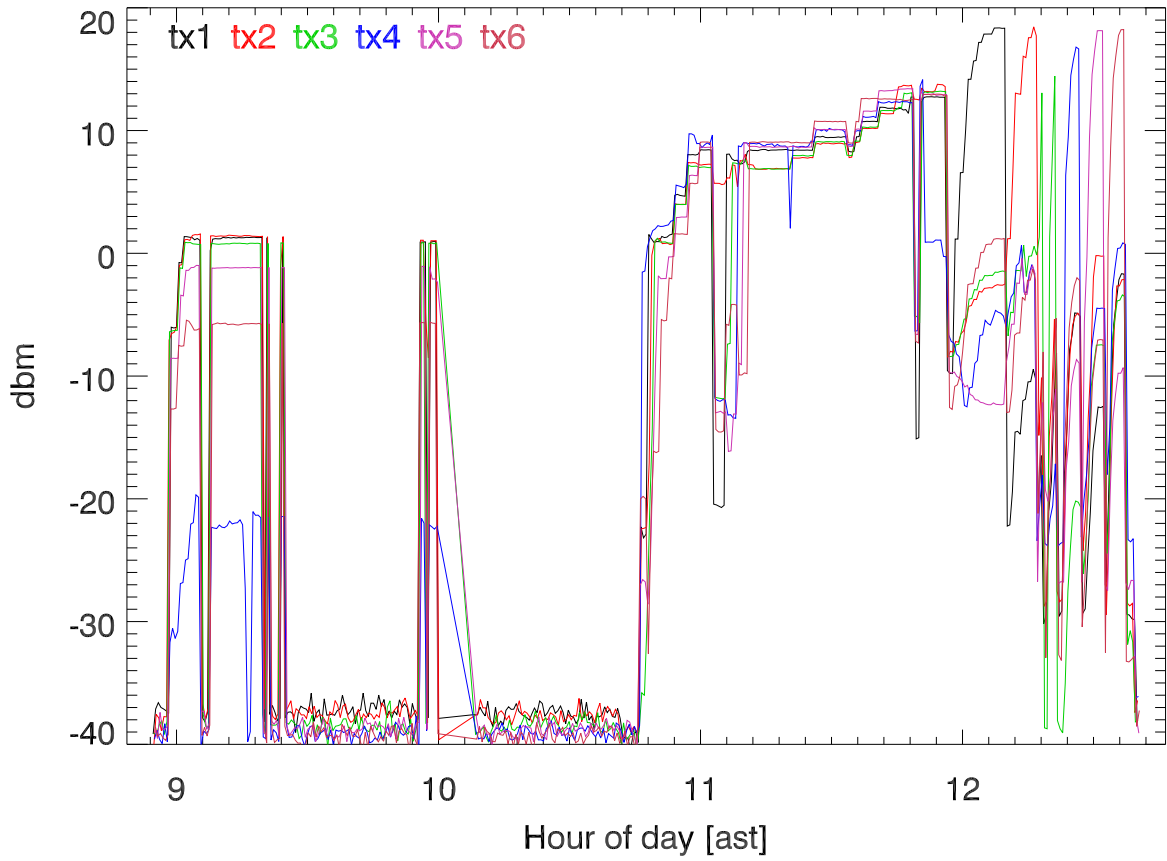

15sep16 8.175 Mhz tx power. rf coupler output

15sep16 Output power in KWatt