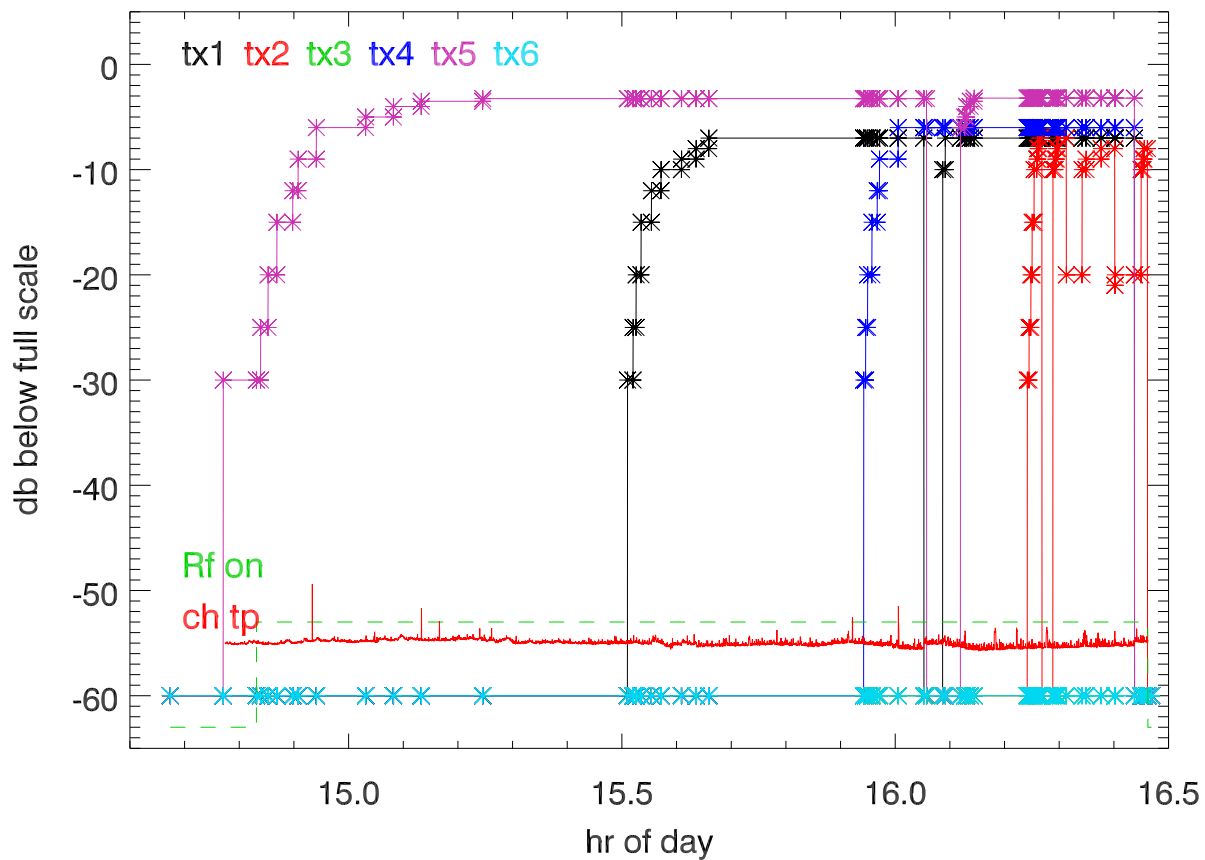

151022 on Antenna. synth drive amplitude

151022 on Antenna. synth phase