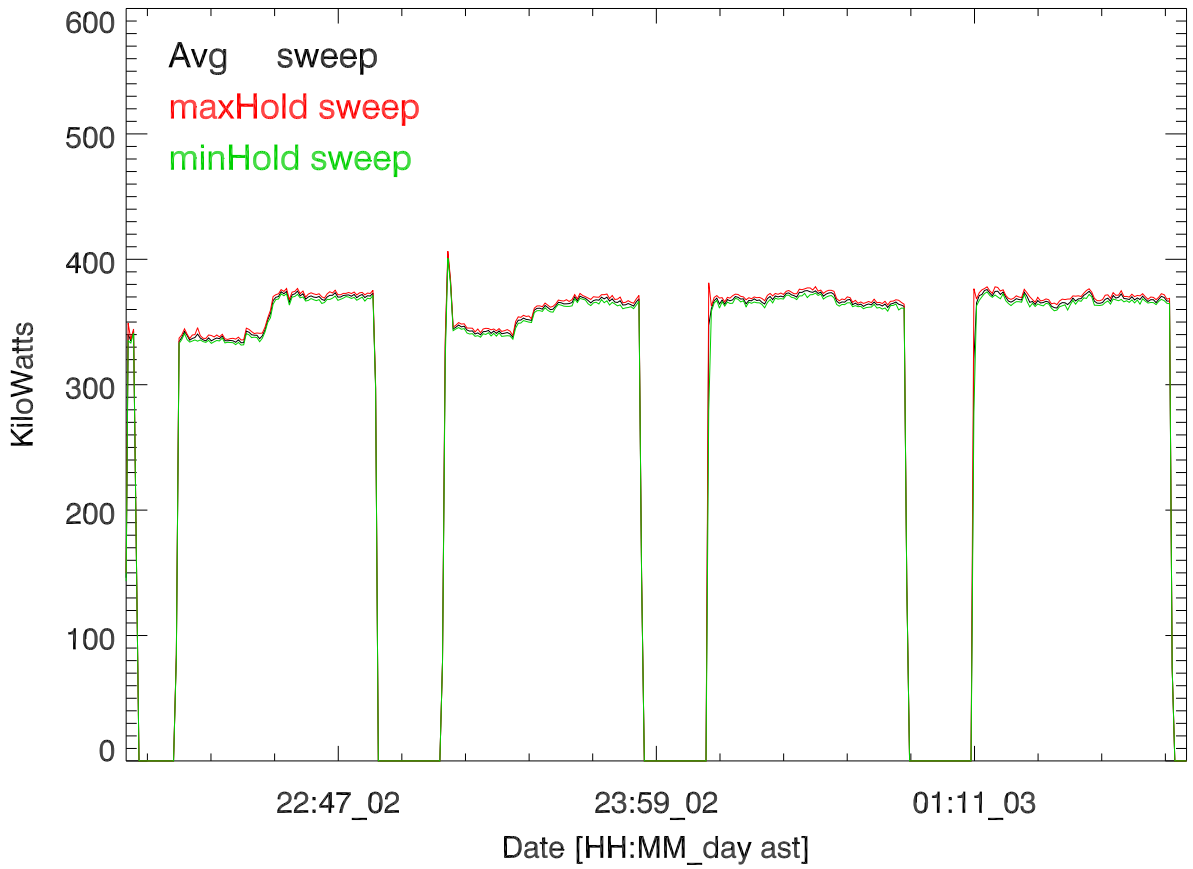

TxPwrTot. 02oct16:T2689. Min-Chang Lee. 5 MHz

TxPwr by Tx. 02oct16:T2689. Min-Chang Lee.