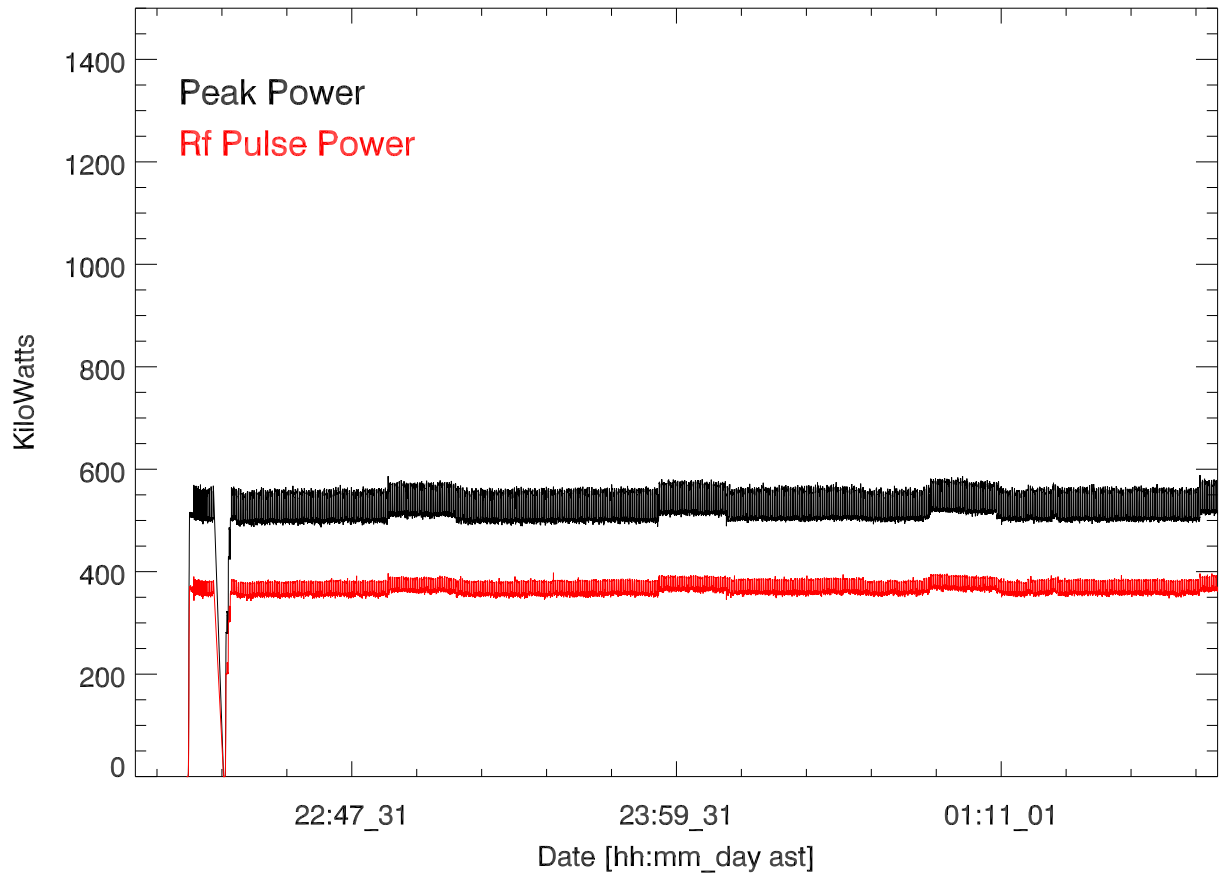

CH 430 Transmitted power for: 31oct16:T2689. Min-Chang Lee.

GD 430 Transmitted power for: 31oct16:T2689. Min-Chang Lee.