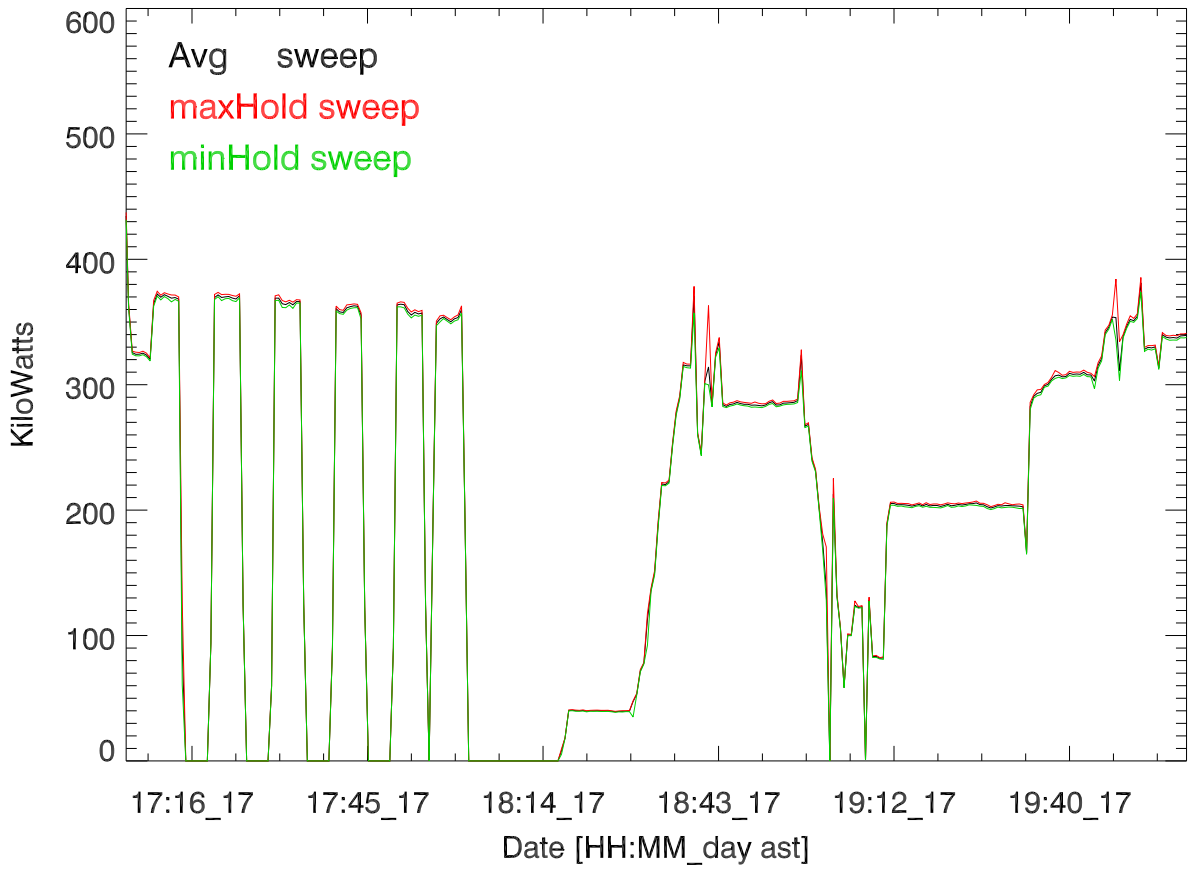

TxPwrTot. 17mar17:H3112. Elizabeth Kendall 8 MHz

TxPwr by Tx. 17mar17:H3112. Elizabeth Kendall