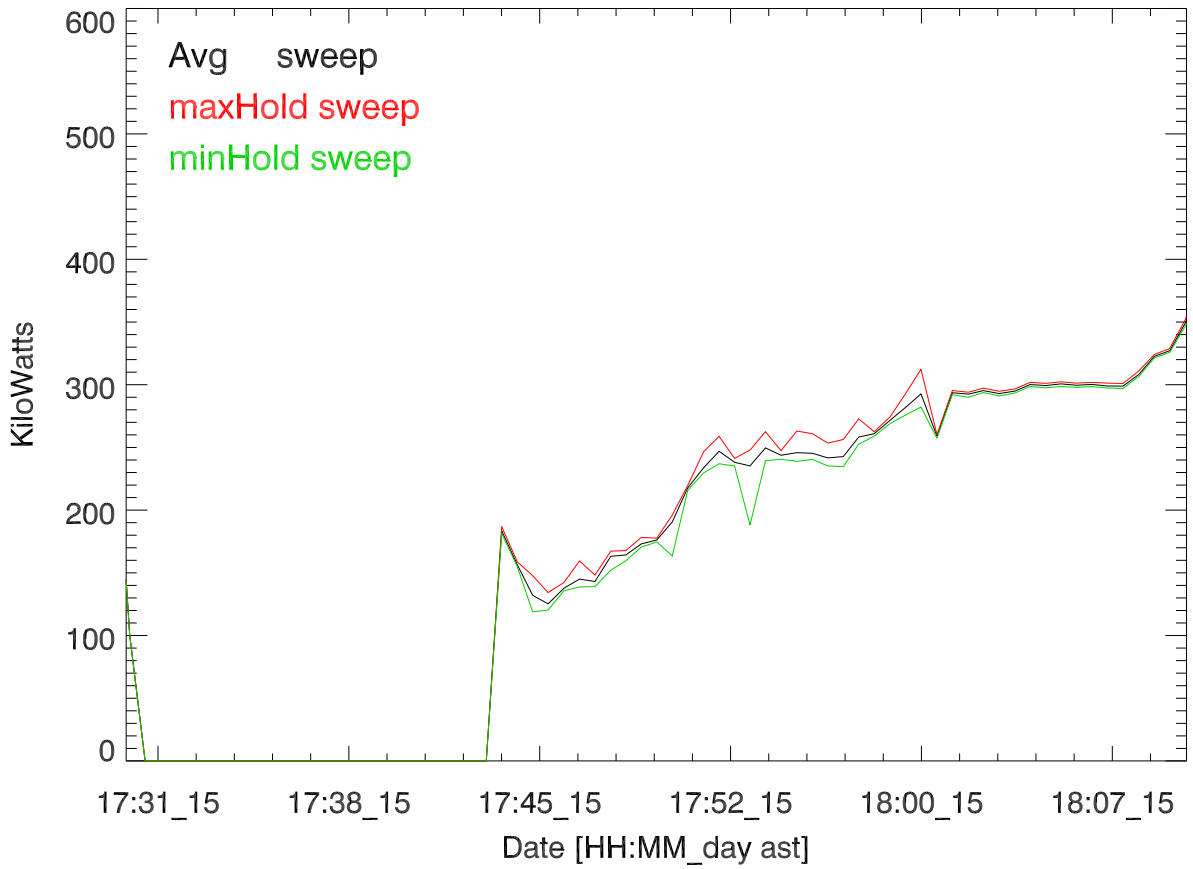

TxPwrTot. 15mar17:H3171. Eliana

8 MHz

TxPwr by Tx. 15mar17:H3171. Eliana