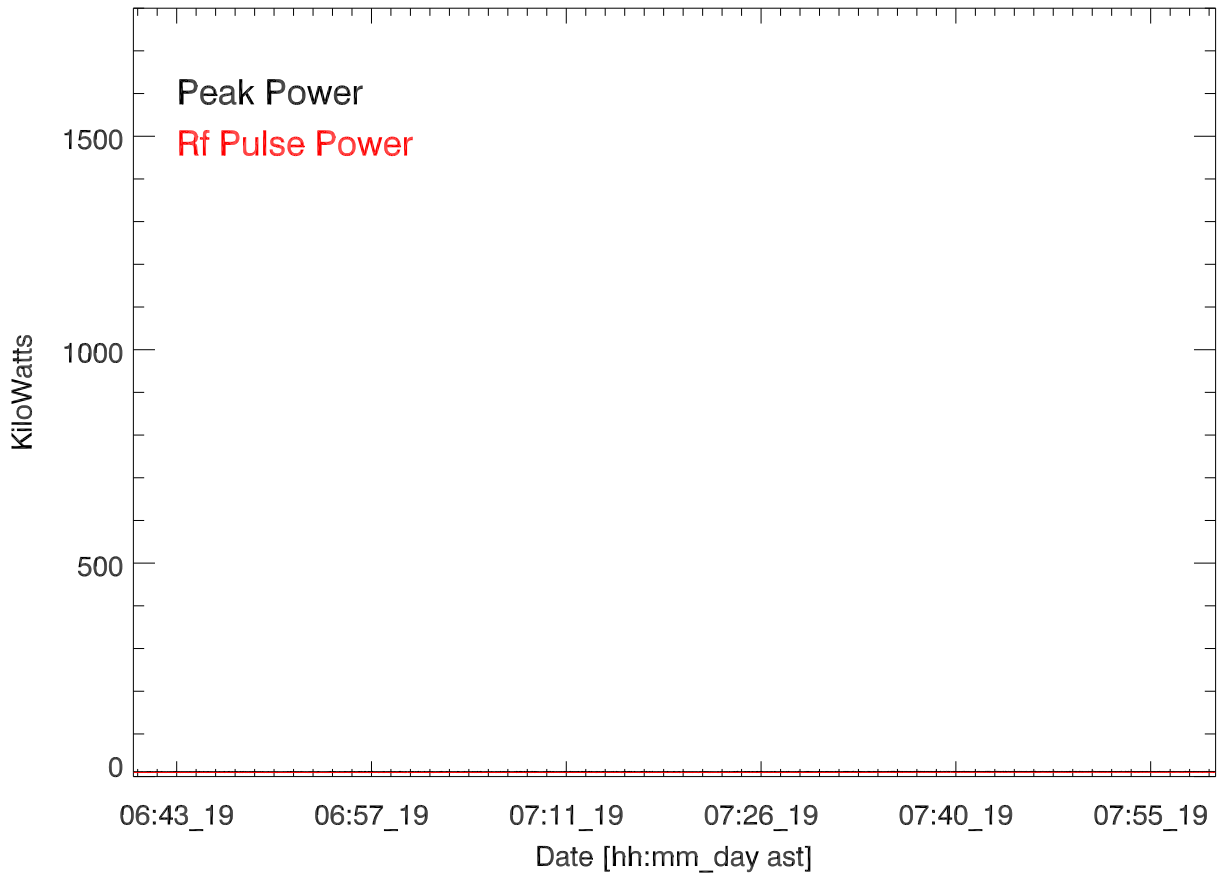

CH 430 Transmitted power for: 19mar17:H3111. Frank & Herb

GD 430 Transmitted power for: 19mar17:H3111. Frank & Herb