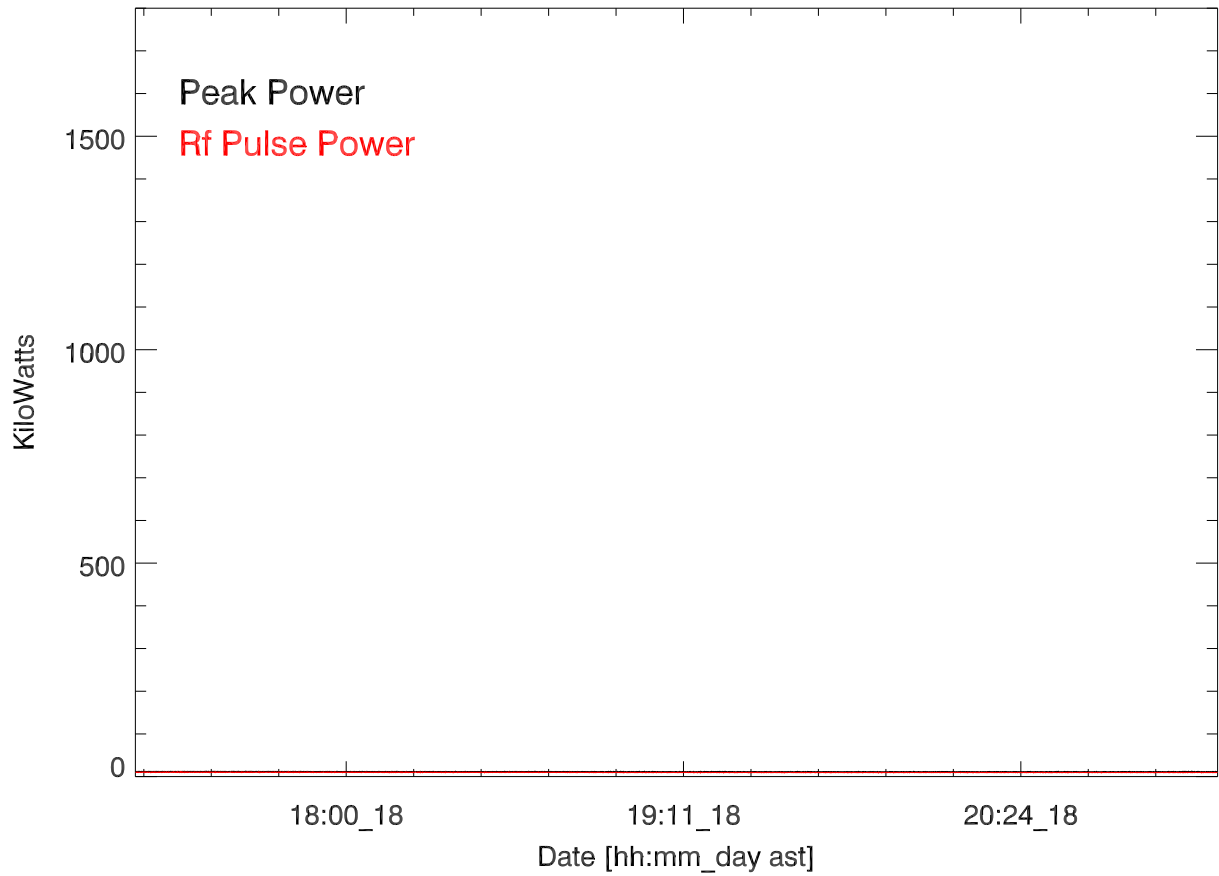

CH 430 Transmitted power for: 18mar17:H3112.Elizabeth & Paul

GD 430 Transmitted power for: 18mar17:H3112.Elizabeth & Paul