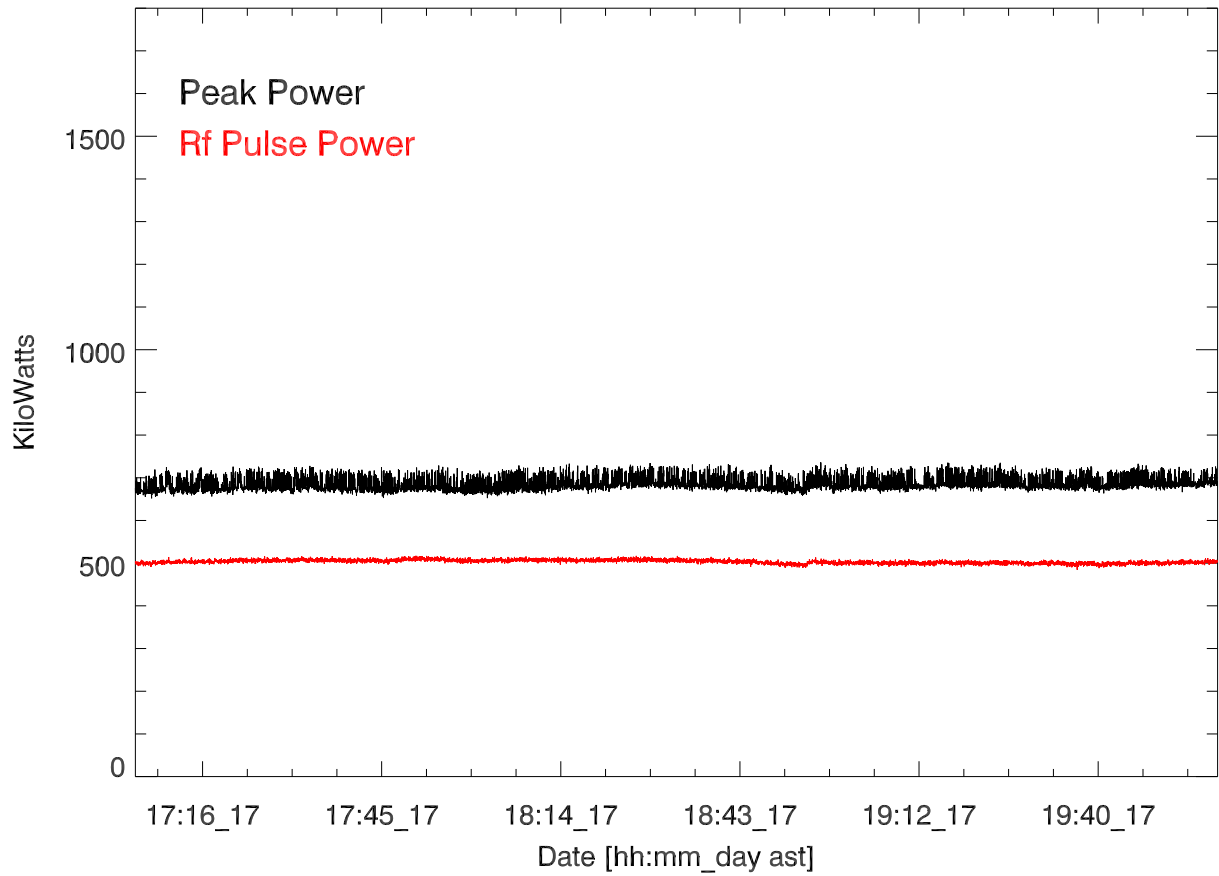

CH 430 Transmitted power for: 17mar17:H3112. Elizabeth Kendall

GD 430 Transmitted power for: 17mar17:H3112. Elizabeth Kendall