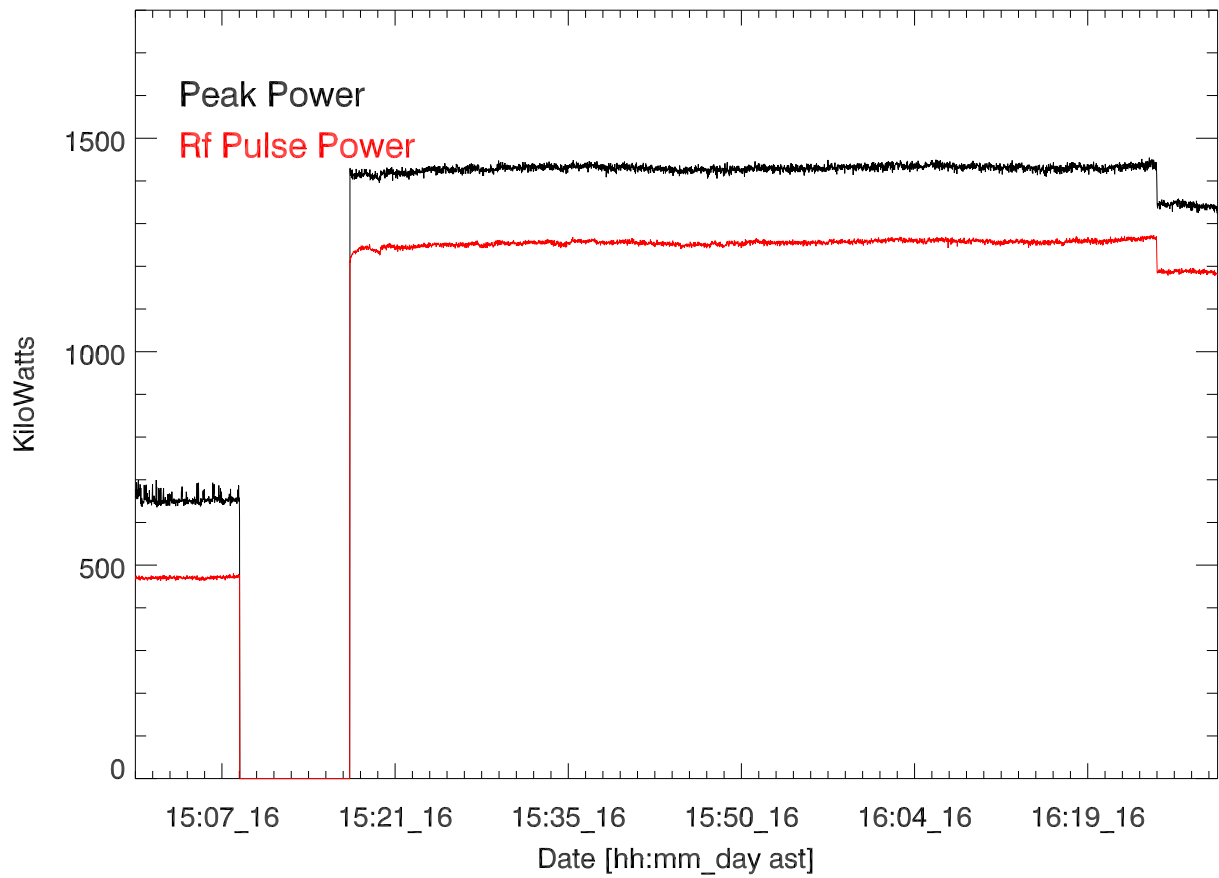

CH 430 Transmitted power for: 16mar17:H3111. Frank & Herb

GD 430 Transmitted power for: 16mar17:H3111. Frank & Herb