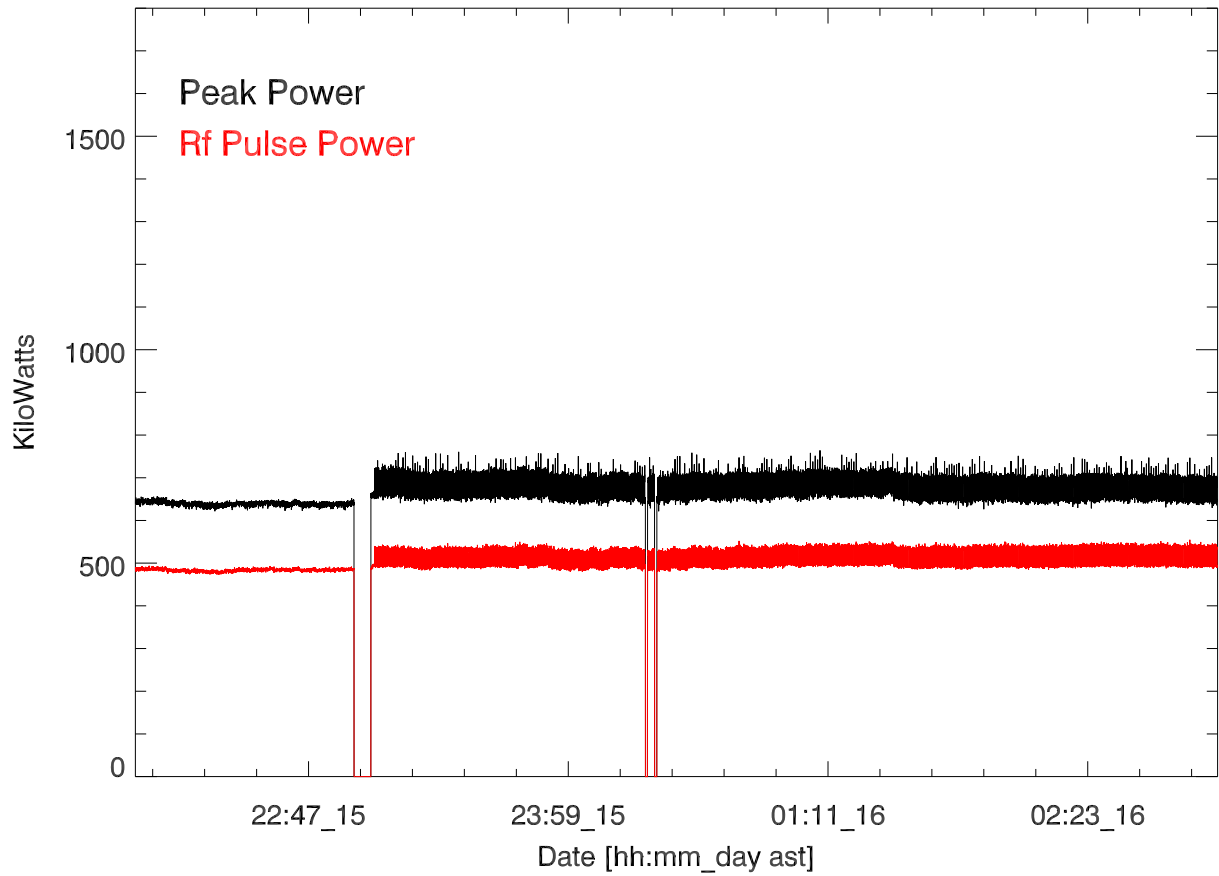

CH 430 Transmitted power for: 15mar17:T2604. Min-Chang Lee

GD 430 Transmitted power for: 15mar17:T2604. Min-Chang Lee