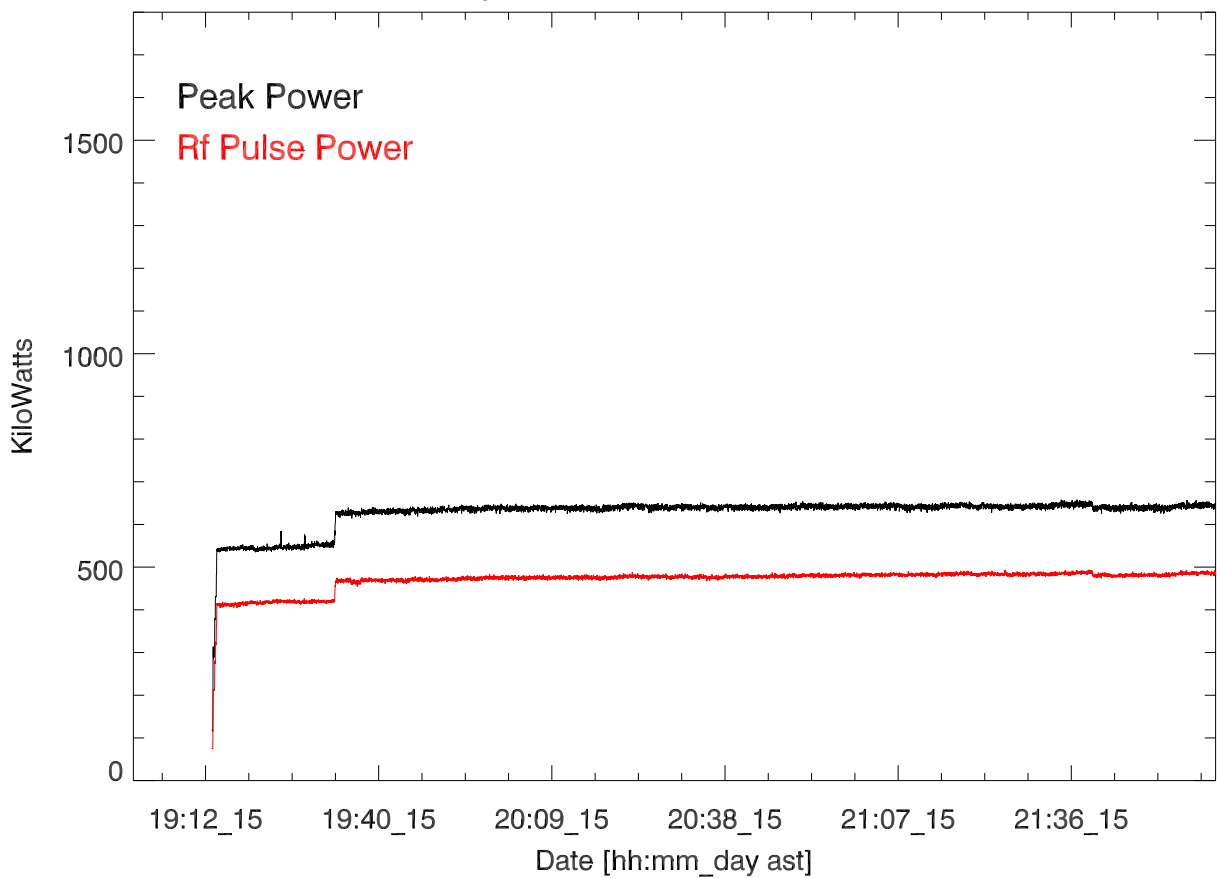

CH 430 Transmitted power for: 15mar17:H3156. Paul Bernhardt

GD 430 Transmitted power for: 15mar17:H3156. Paul Bernhardt