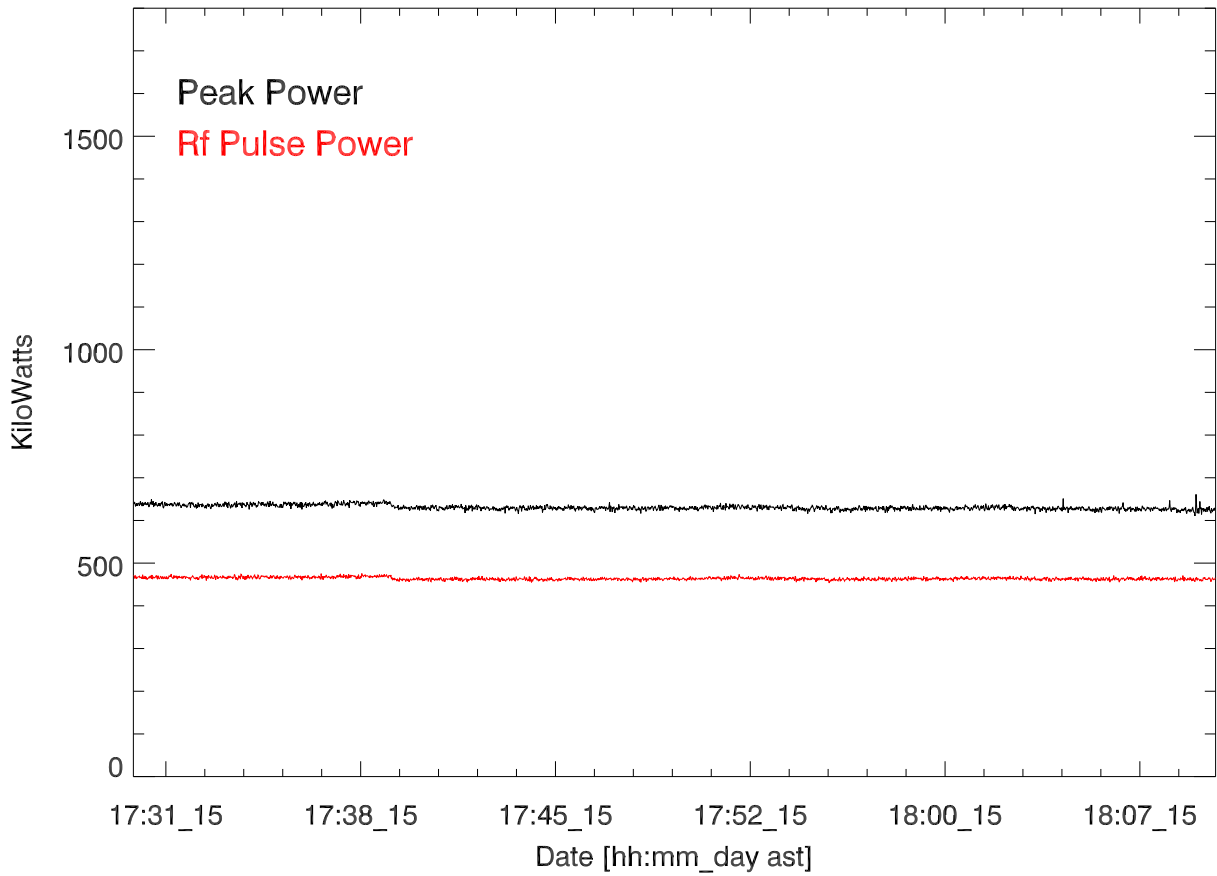

CH 430 Transmitted power for: 15mar17:H3171. Eliana

GD 430 Transmitted power for: 15mar17:H3171. Eliana