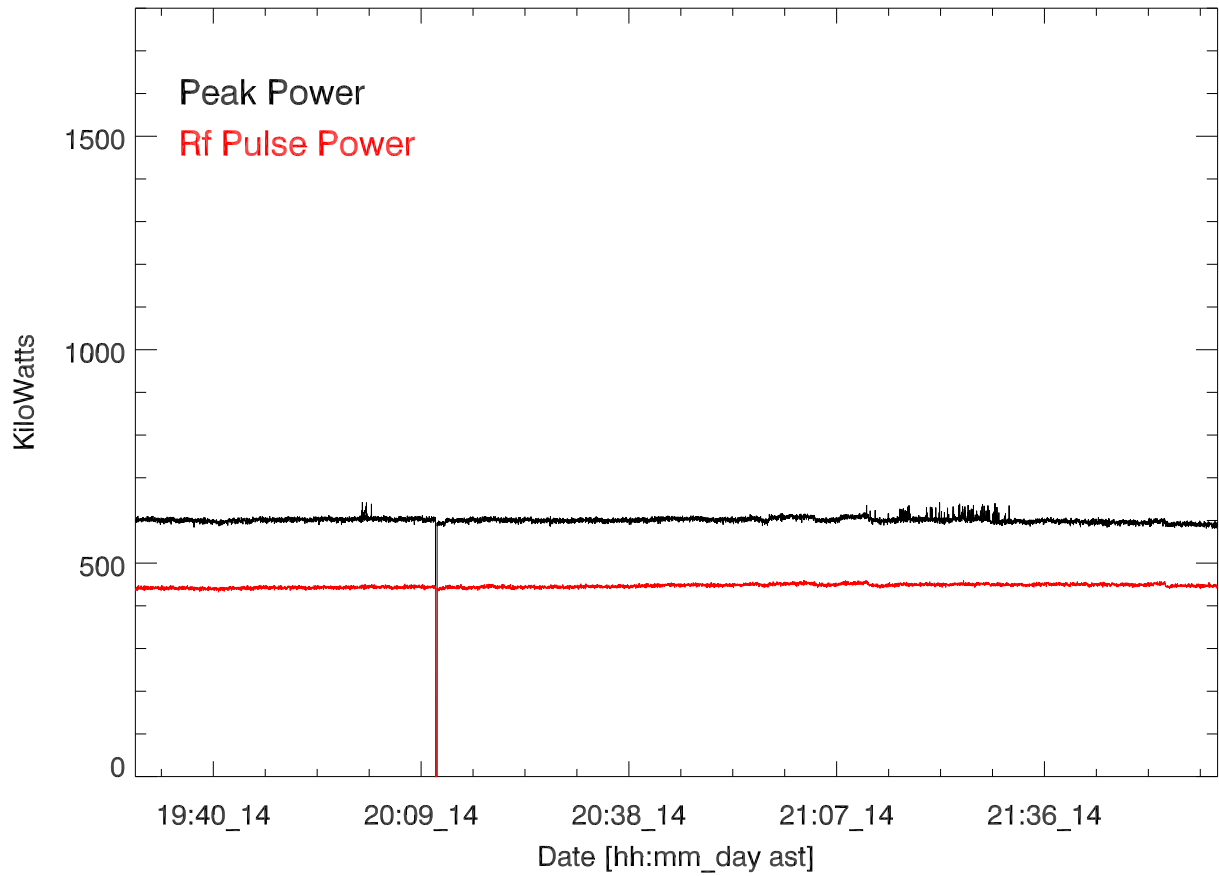

CH 430 Transmitted power for: 14mar17:T3156. Paul Bernhardt

GD 430 Transmitted power for: 14mar17:T3156. Paul Bernhardt