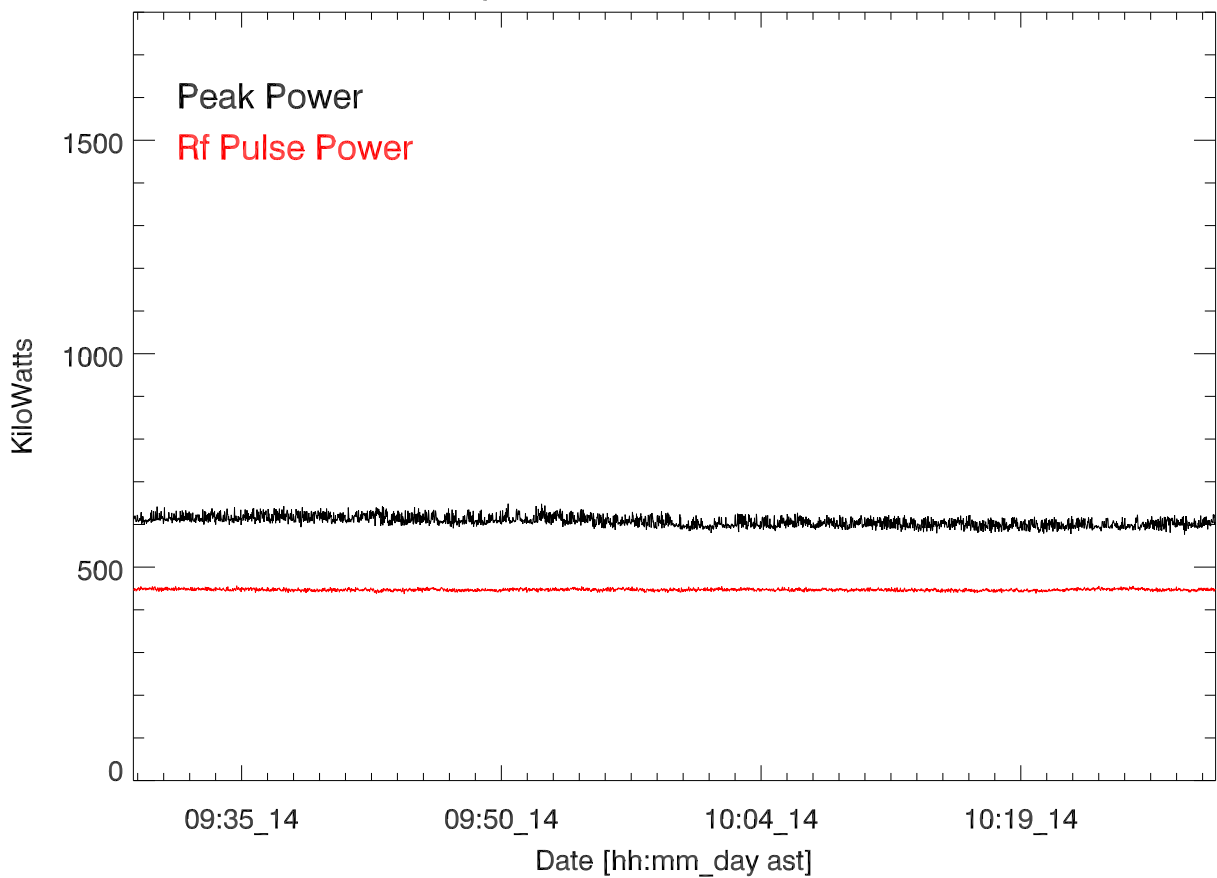

CH 430 Transmitted power for: 14mar17:T3156. Paul Bernhardt

GD 430 Transmitted power for: 14mar17:T3156. Paul Bernhardt