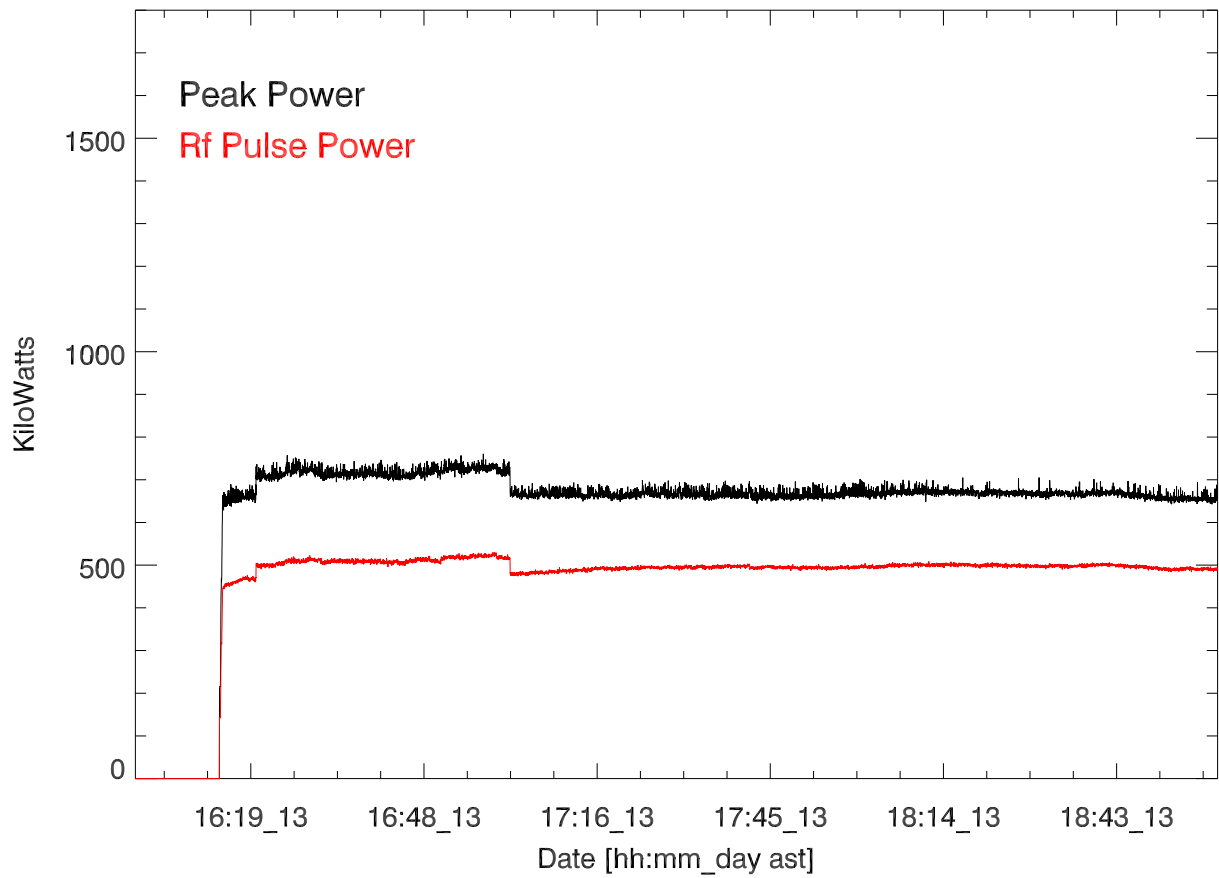

CH 430 Transmitted power for: 13mar17:T2915. Salih Boston

GD 430 Transmitted power for: 13mar17:T2915. Salih Boston