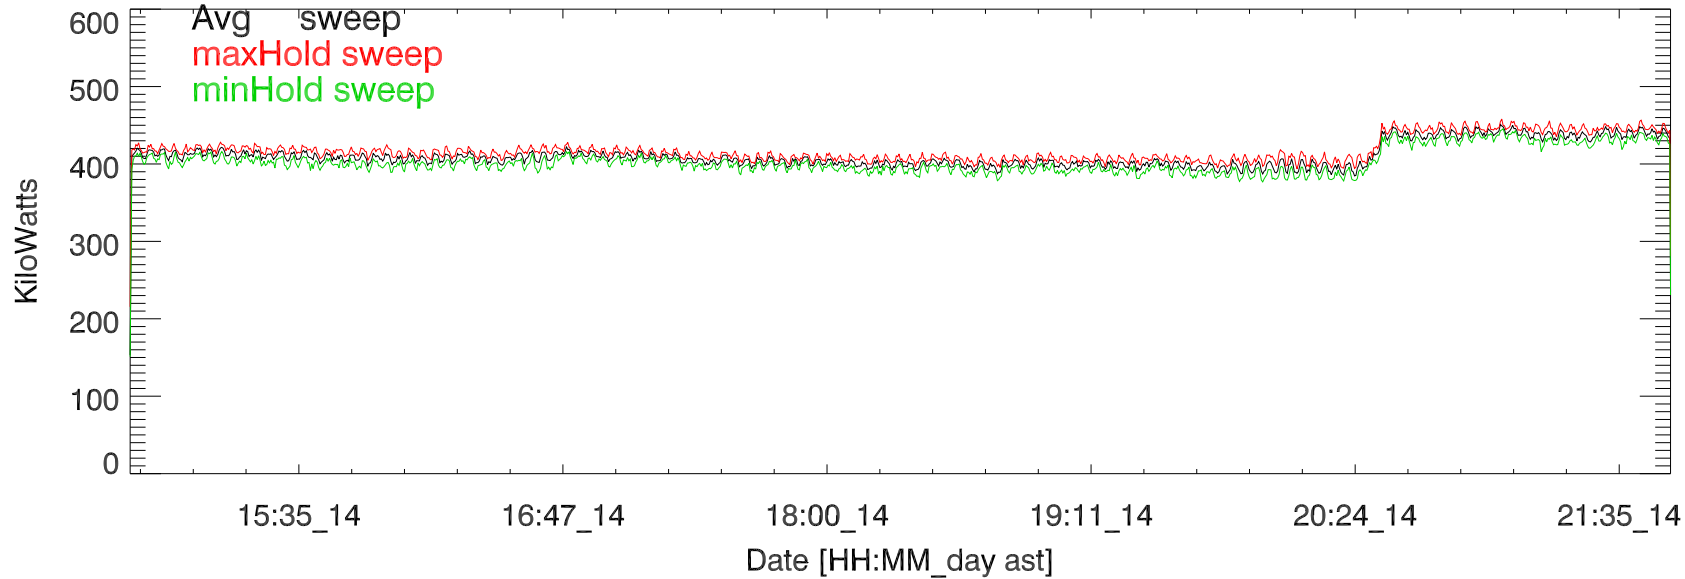

TxPwrTot. 14jun19:H3337 paul exp14.08 5 MHz

TxPwr by Tx. 14jun19:H3337 paul exp14.08