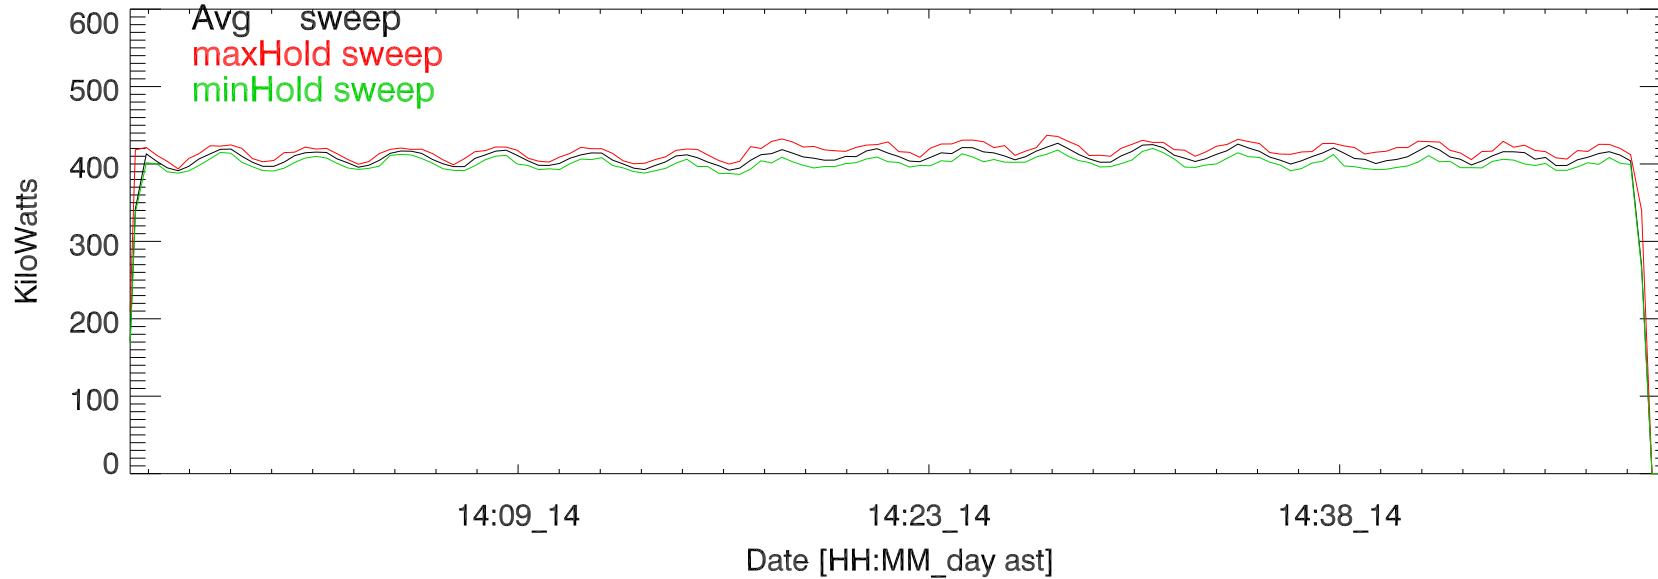

TxPwrTot. 14jun19:H3337 paul exp14.07 5 MHz

TxPwr by Tx. 14jun19:H3337 paul exp14.07