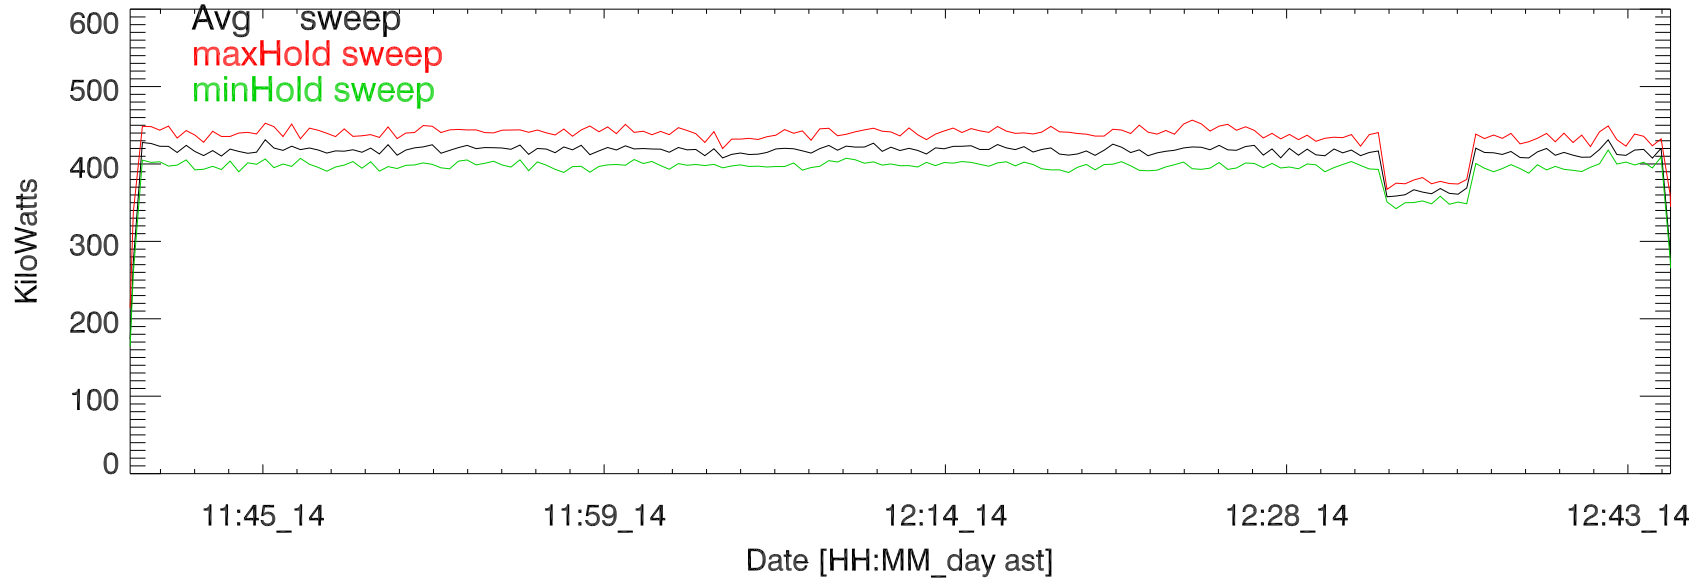

TxPwrTot. 14jun19:H3337 paul exp14.03 5 MHz

TxPwr by Tx. 14jun19:H3337 paul exp14.03