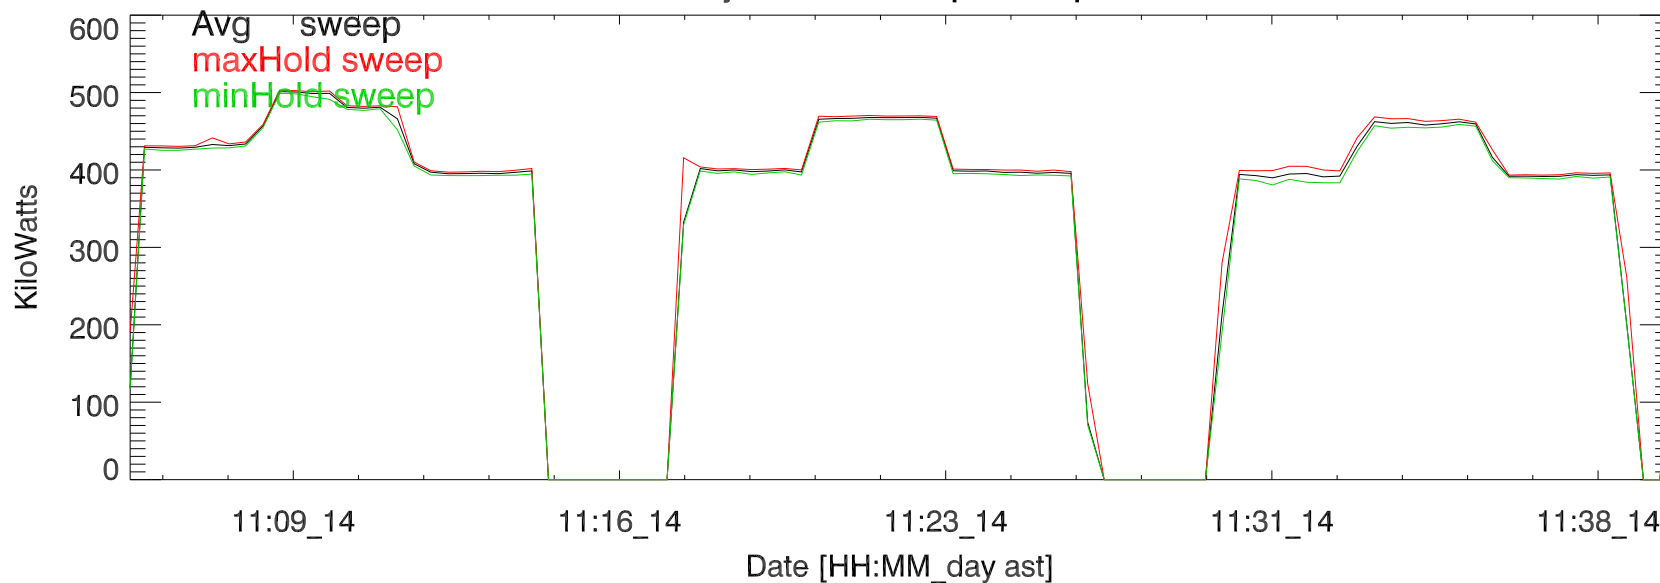

TxPwrTot. 14jun19:H3337 paul exp14.02 5 MHz

TxPwr by Tx. 14jun19:H3337 paul exp14.02