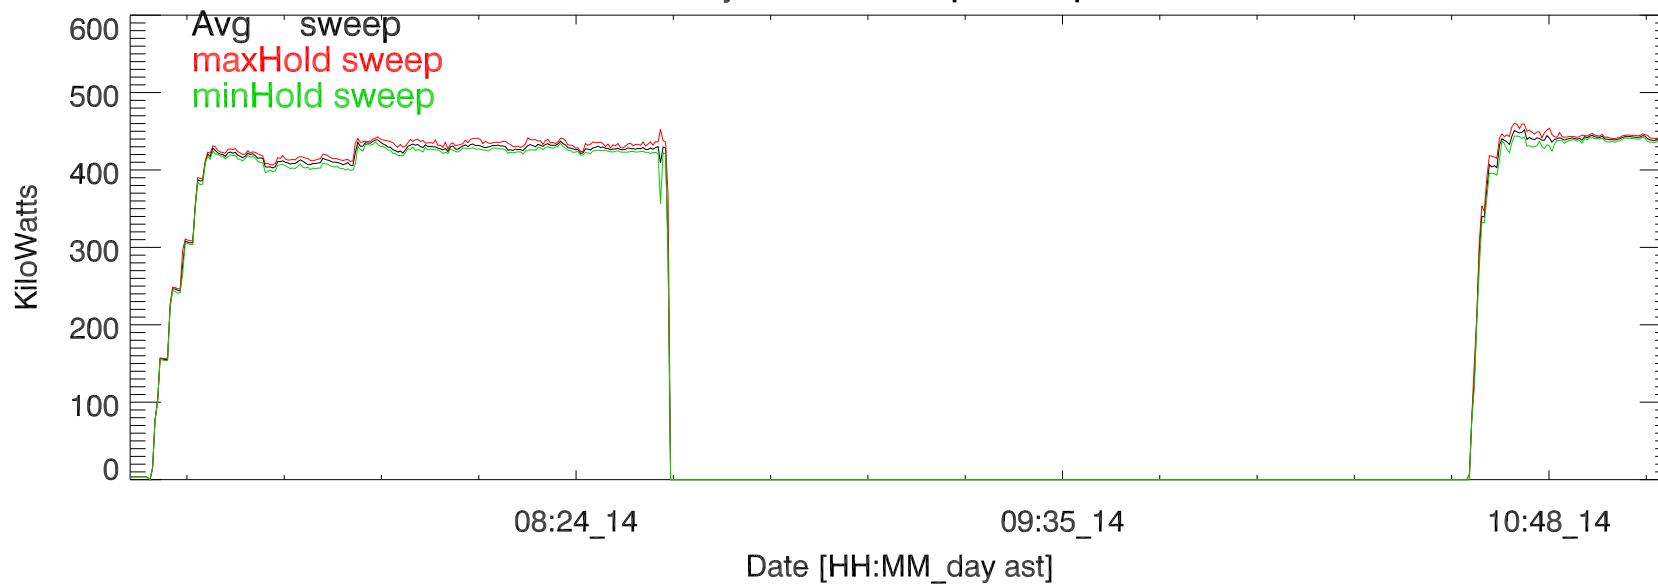

TxPwrTot. 14jun19:H3337 paul exp14.01 5 MHz

TxPwr by Tx. 14jun19:H3337 paul exp14.01