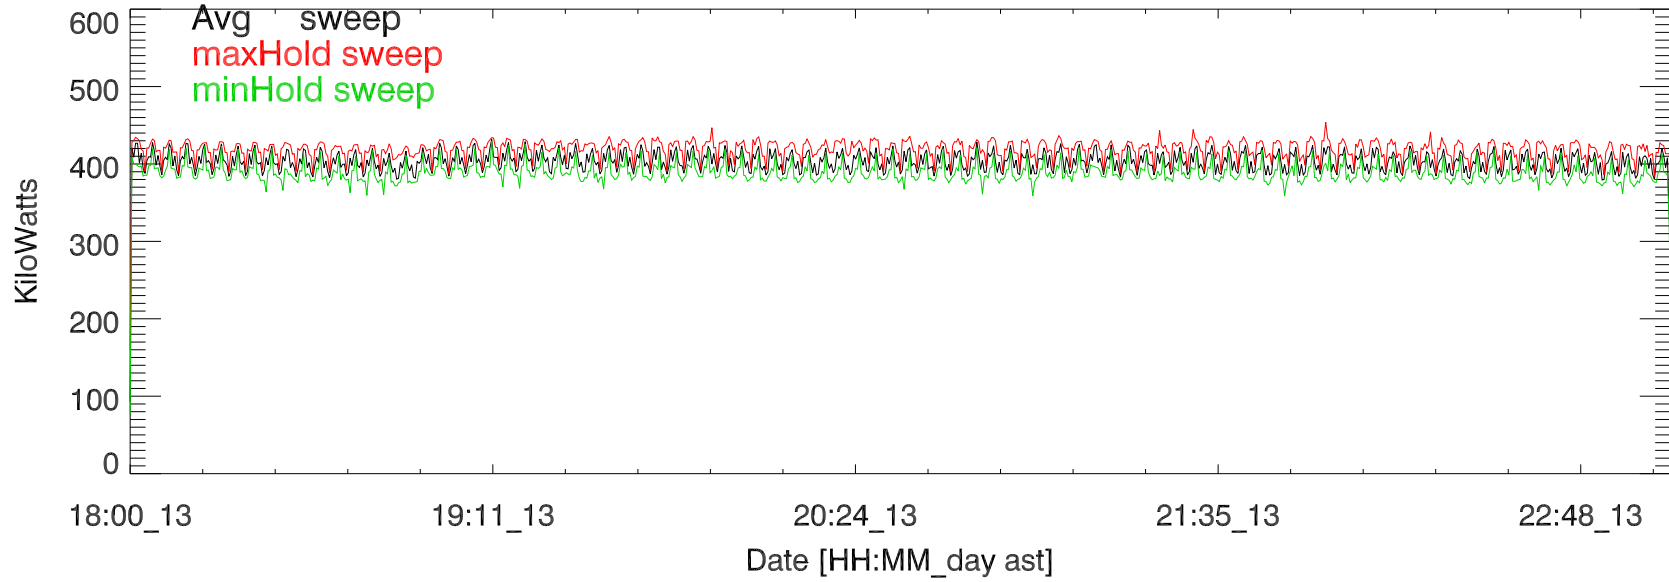

TxPwrTot. 13jun19:H3368 edlyn exp13.07 5 MHz

TxPwr by Tx. 13jun19:H3368 edlyn exp13.07