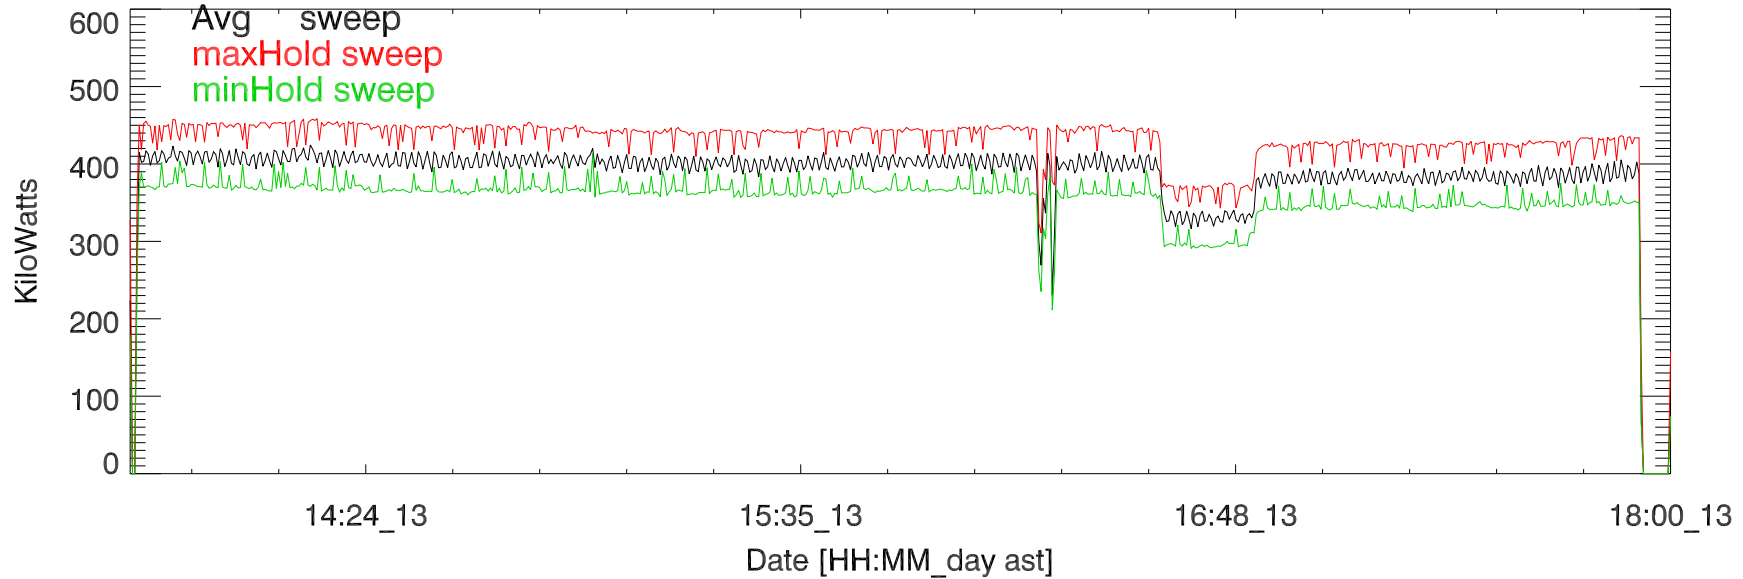

TxPwrTot. 13jun19:H3368 edlyn exp13.06 5 MHz

TxPwr by Tx. 13jun19:H3368 edlyn exp13.06