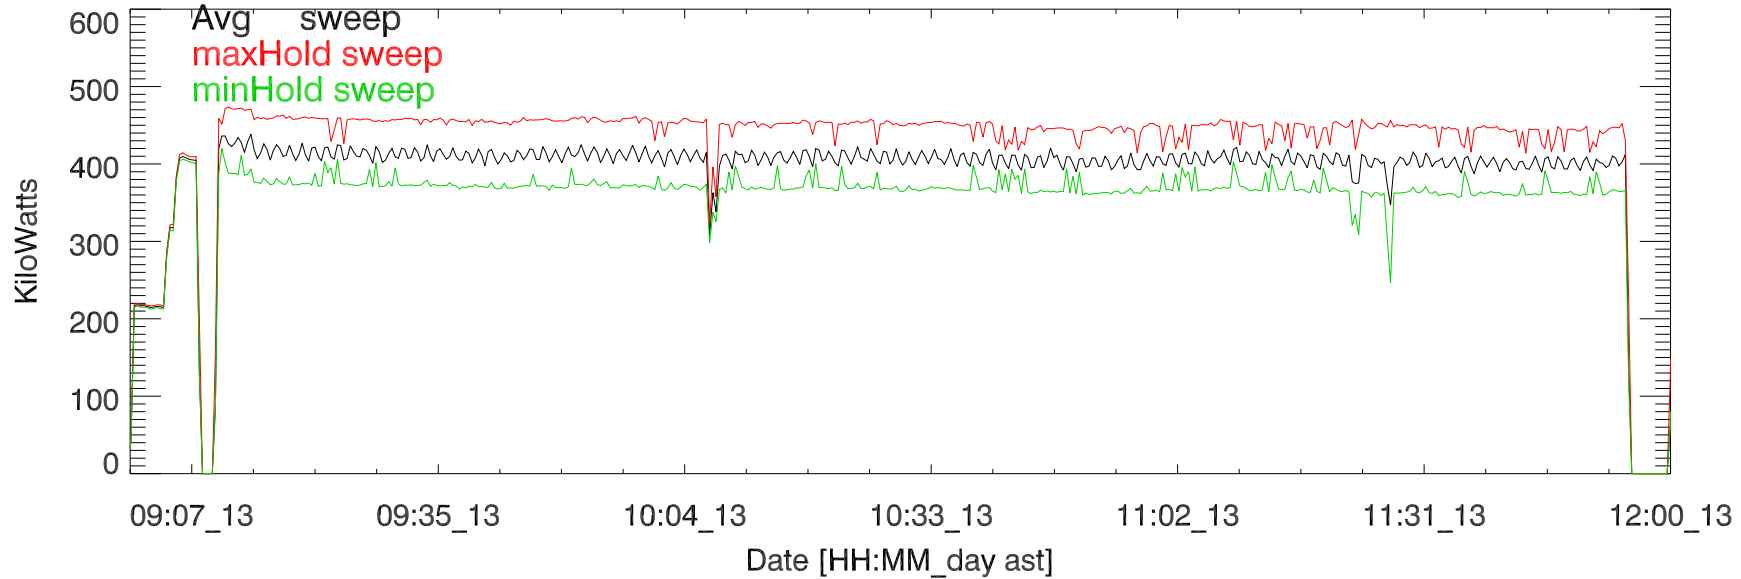

TxPwrTot. 13jun19:H3368 edlyn exp13.04 5 MHz

TxPwr by Tx. 13jun19:H3368 edlyn exp13.04