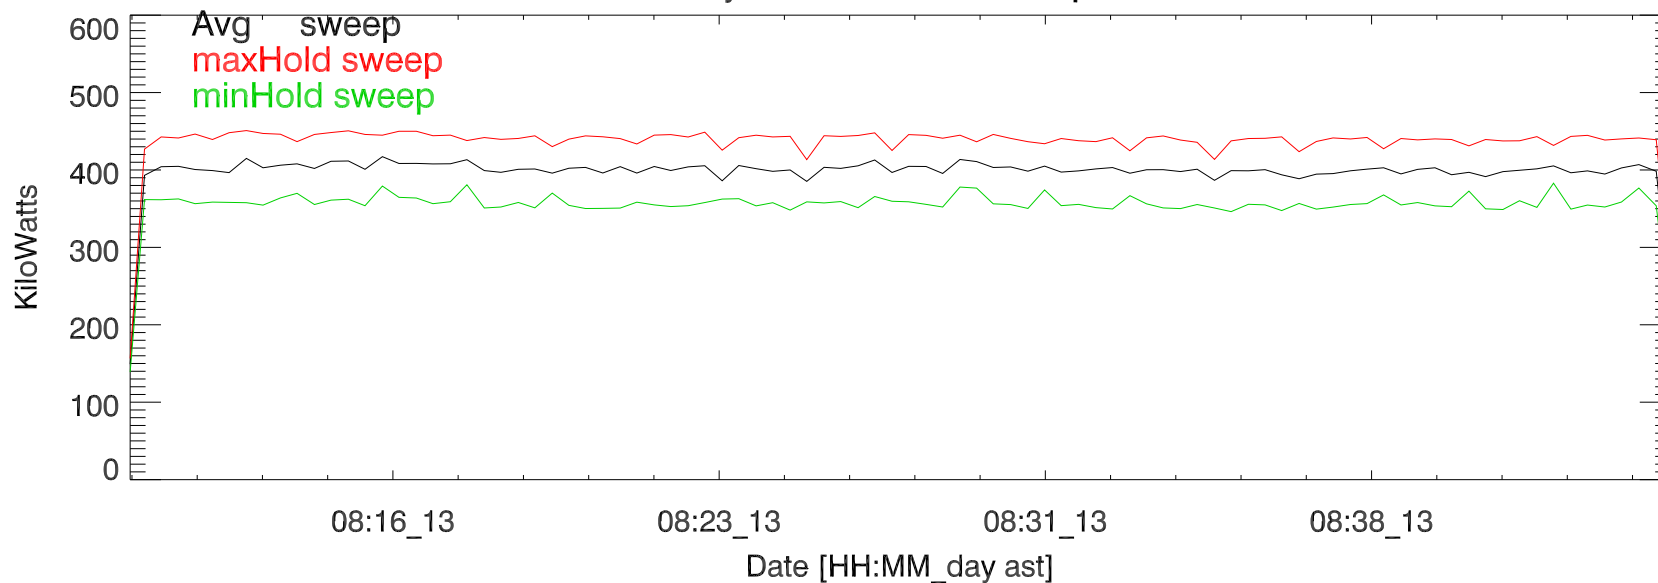

TxPwrTot. 13jun19:H3195 vlad exp13.03 8 MHz

TxPwr by Tx. 13jun19:H3195 vlad exp13.03