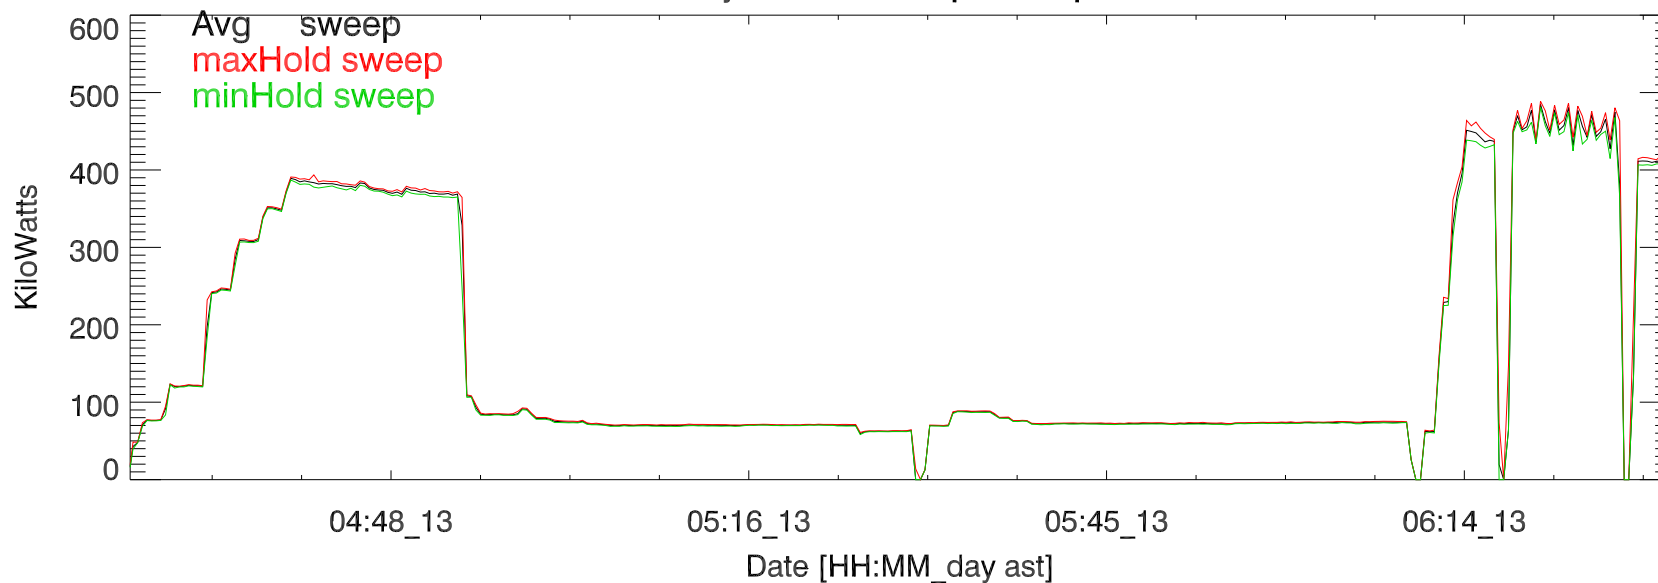

TxPwrTot. 13jun19:H3337 paul exp13.01 5 MHz

TxPwr by Tx. 13jun19:H3337 paul exp13.01