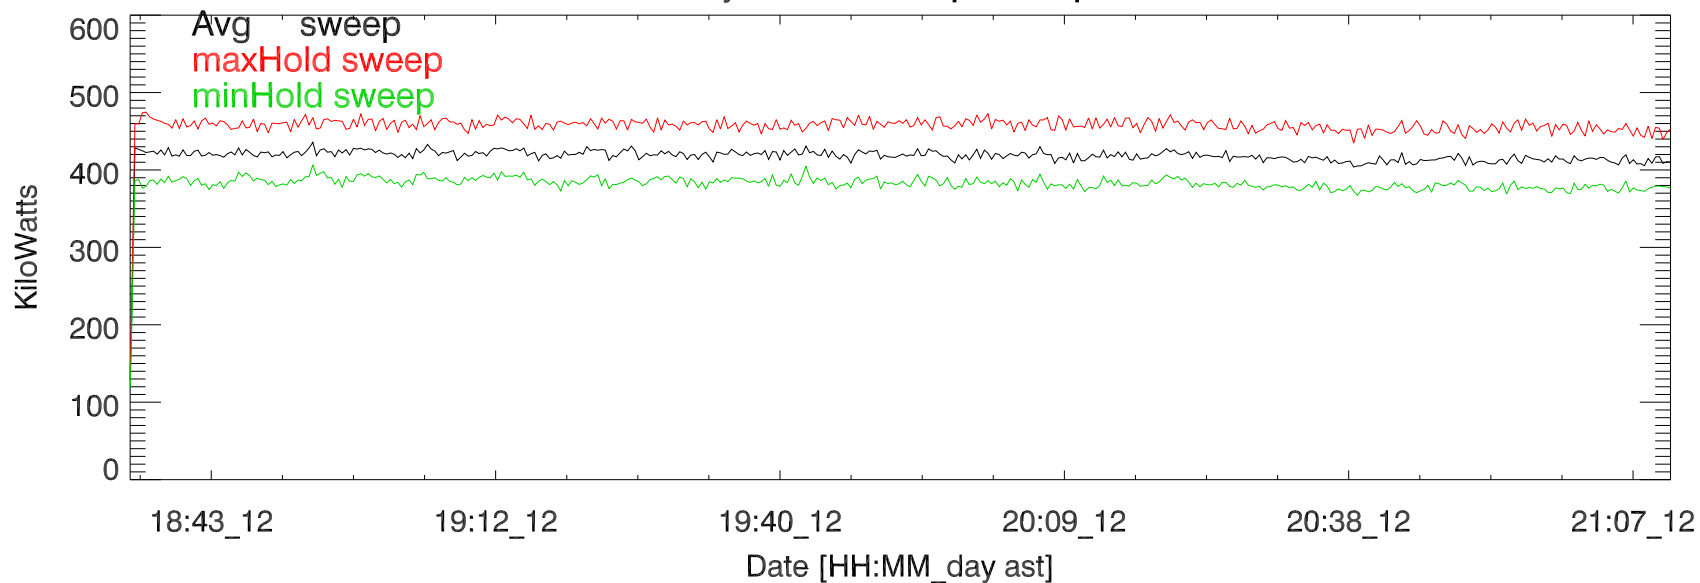

TxPwrTot. 12jun19:H3337 paul exp12.14 5 MHz

TxPwr by Tx. 12jun19:H3337 paul exp12.14