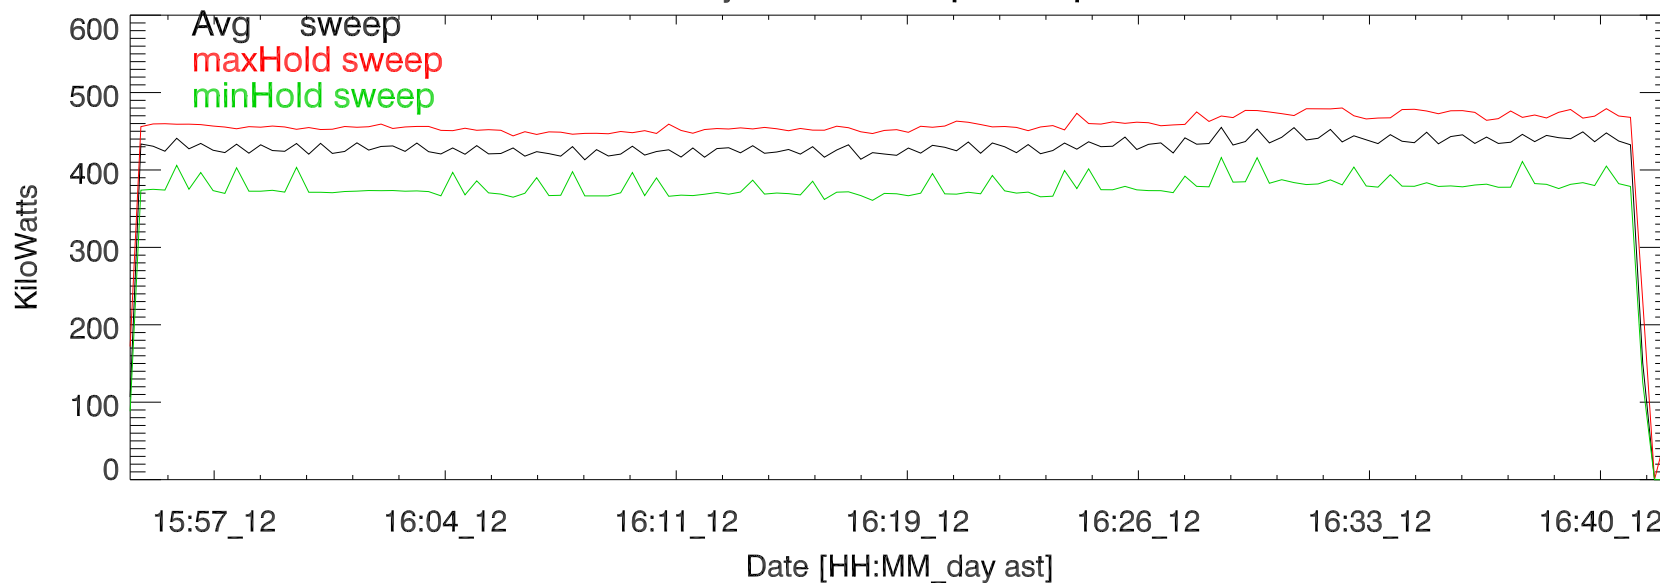

TxPwrTot. 12jun19:H3337 paul exp12.10 5 MHz

TxPwr by Tx. 12jun19:H3337 paul exp12.10