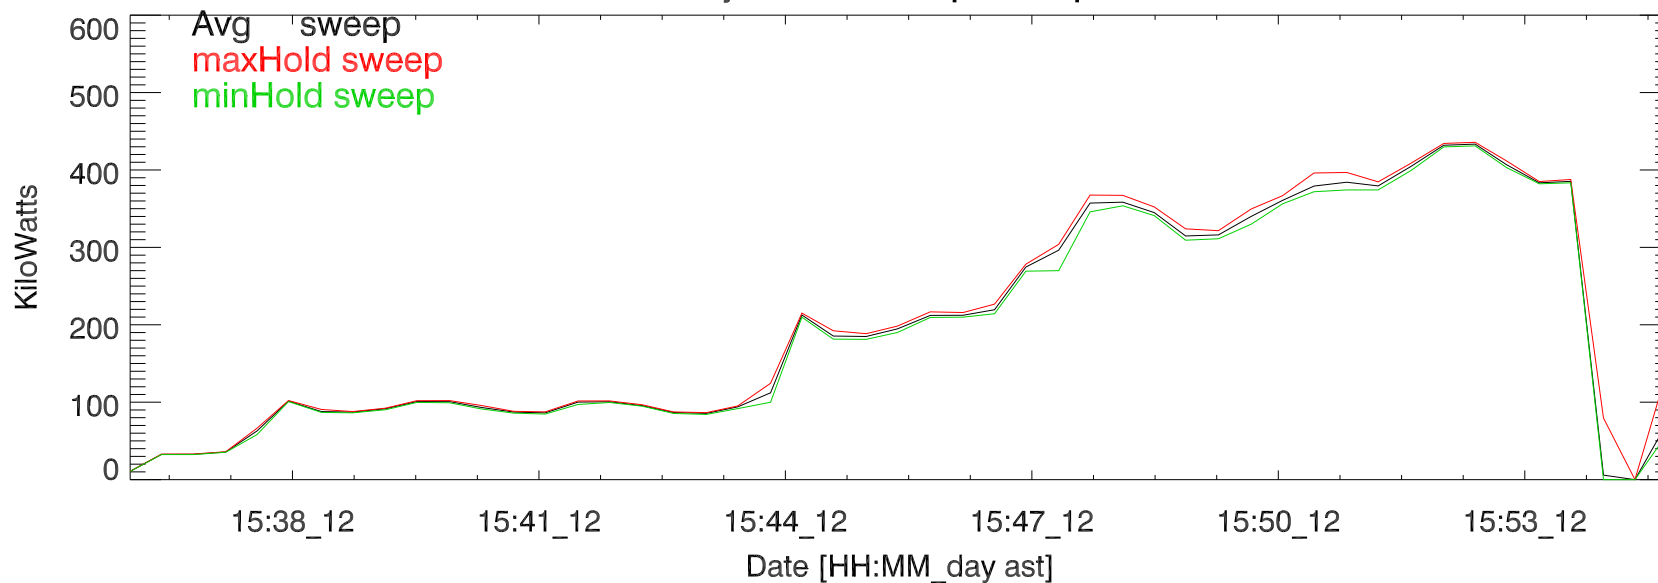

TxPwrTot. 12jun19:H3337 paul exp12.09 5 MHz

TxPwr by Tx. 12jun19:H3337 paul exp12.09