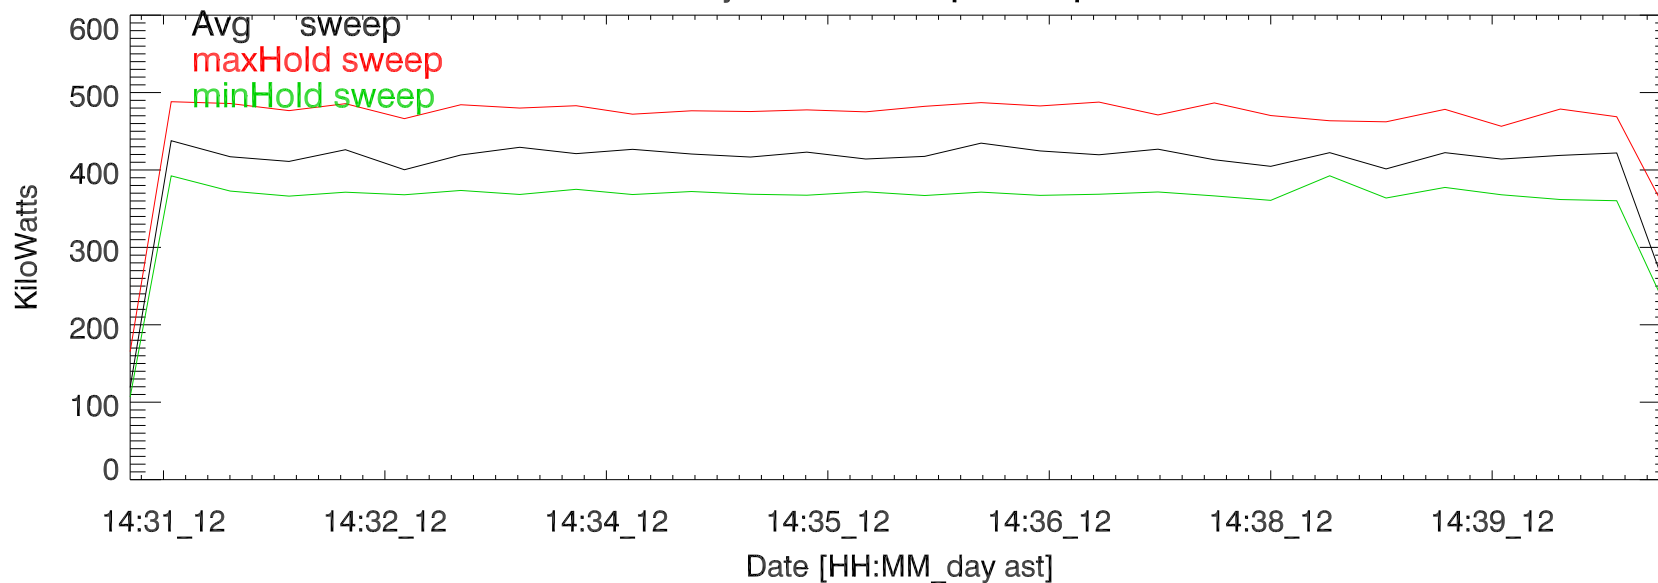

TxPwrTot. 12jun19:H3337 paul exp12.06 5 MHz

TxPwr by Tx. 12jun19:H3337 paul exp12.06