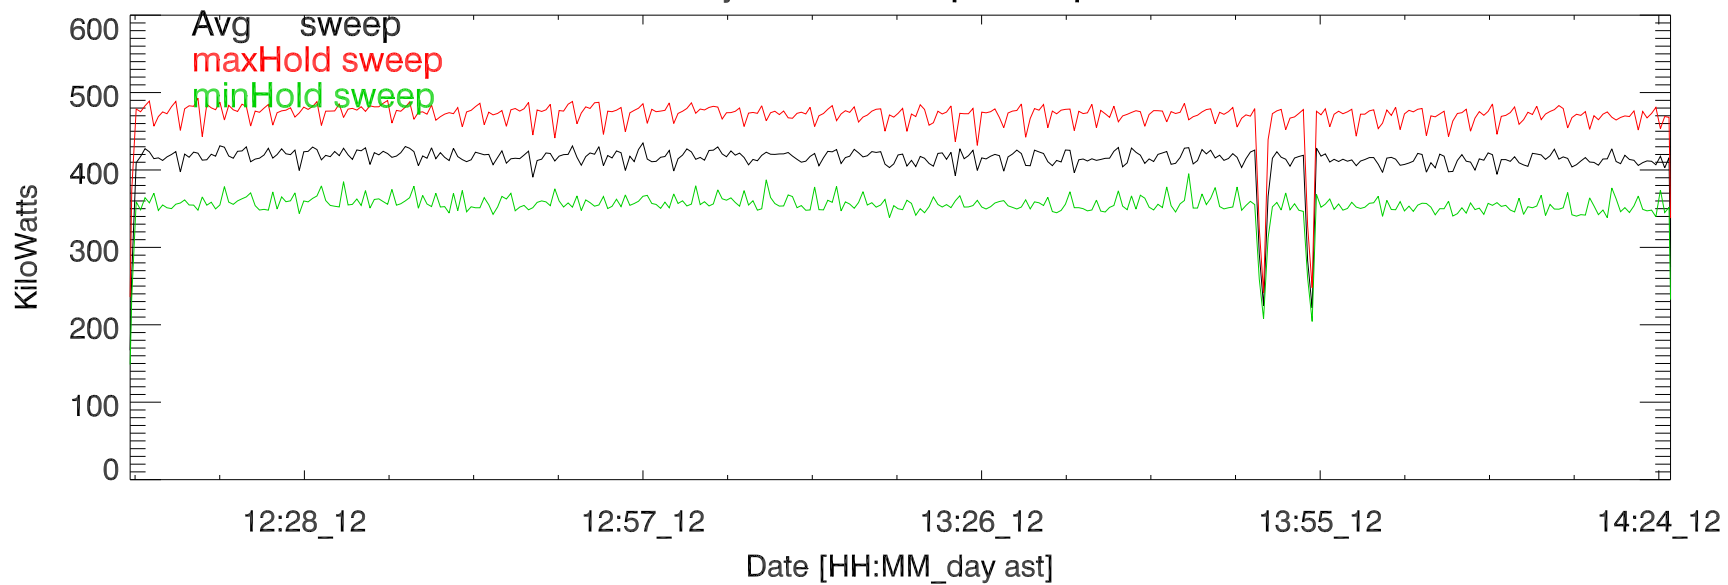

TxPwrTot. 12jun19:H3337 paul exp12.05 5 MHz

TxPwr by Tx. 12jun19:H3337 paul exp12.05