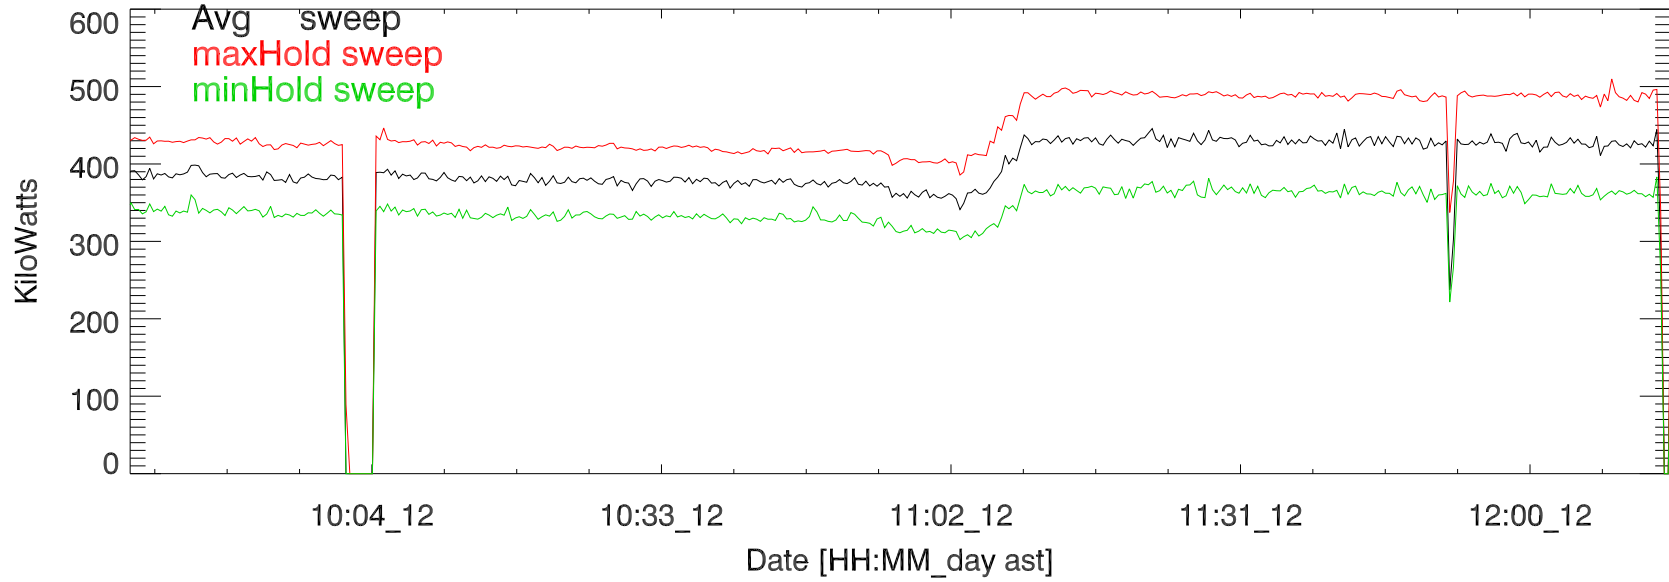

TxPwrTot. 12jun19:H3337 paul exp12.04 5 MHz

TxPwr by Tx. 12jun19:H3337 paul exp12.04